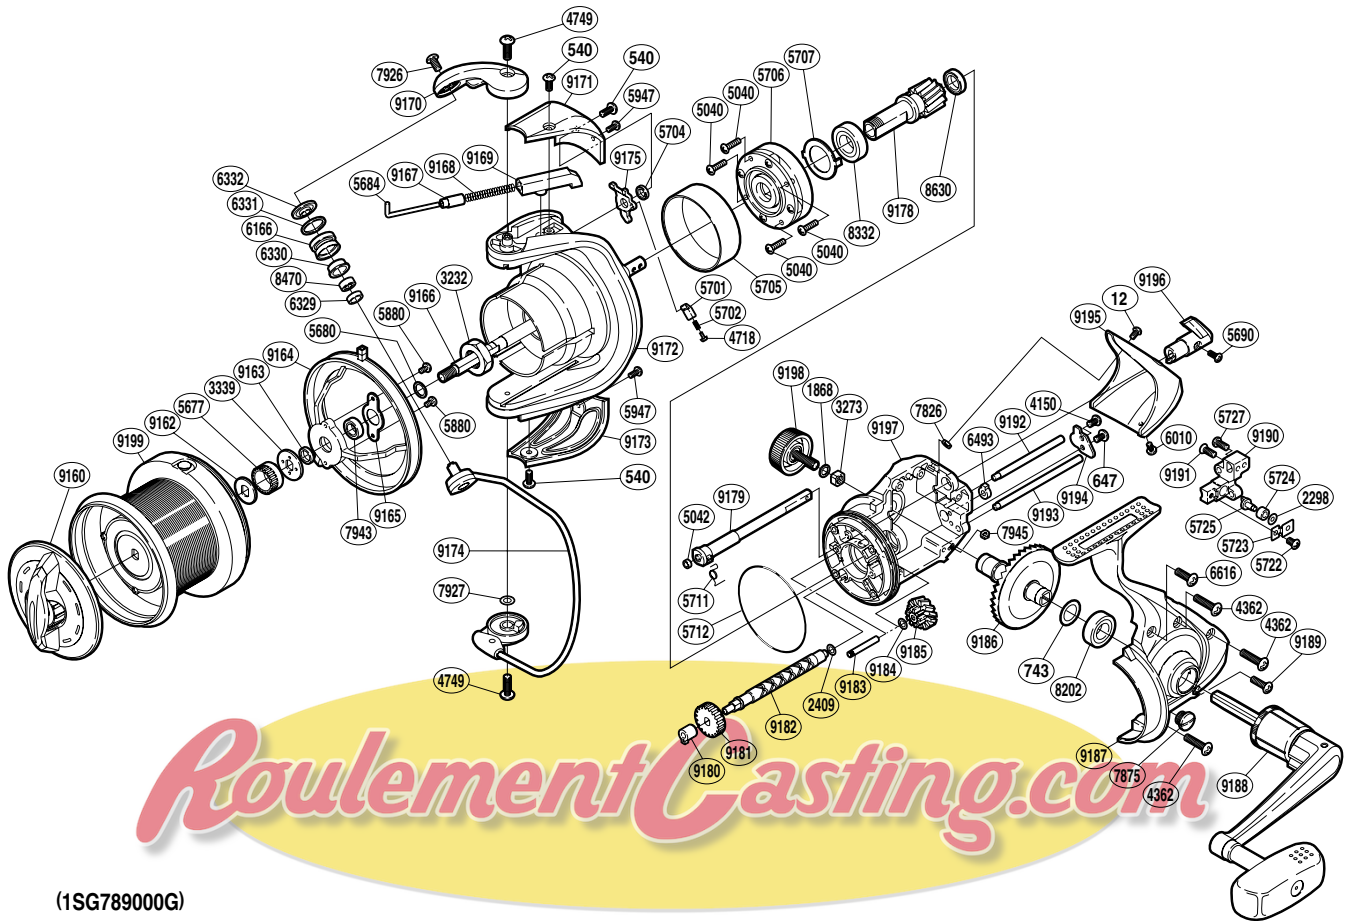

SHIMANO®

POWER AERO A-RB

PA-XT-10000

(1SG789000G)

Part No.	Description	Part No.	Description	Part No.	Description
RD 0012	Protector Screw (D)	RD 5724	Oscillating Slider Bushing	RD 9168	Bail Spring
RD 0540	Protector Screw (A)	RD 5725	Oscillating Pawl	RD 9169	Bail Spring Guide (B)
RD 0647	Worm Shaft Retainer Screw (B)	RD 5727	Slider Retainer Screw (B)	RD 9170	Bail Arm
RD 0743	Drive Gear Washer	RD 5880	Bearing Retainer Screw	RD 9171	Bail Spring Cover
RD 1868	Handle Lock Washer	RD 5947	Protector Screw (B)	RD 9172	Rotor
RD 2298	Spacer	RD 6010	Protector Screw (C)	RD 9173	Bail Hold Support Guard
RD 2409	Worm Shaft Spacer	RD 6166	Line Roller	RD 9174	Bail Assembly
RD 3232	Rotor Nut	RD 6329	Bearing Spacer	RD 9175	Bail Trip Lever
RD 3273	Handle Screw Lock	RD 6330	Line Roller Bushing	RD 9178	Pinion Gear
RD 3339	Spool Support (B)	RD 6331	Line Roller Spacer	RD 9179	Anti-Reverse Cam
RD 4150	Worm Shaft Retainer Screw (A)	RD 6332	Line Roller Washer	RD 9180	Worm Bushing (front)
RD 4362	Side Cover Screw (A)	RD 6493	Worm Bushing (rear)	RD 9181	Idle Gear
RD 4718	Lever Spring Guide (A)	RD 6616	Side Cover Screw (B)	RD 9182	Worm Shaft
RD 4749	Multi-Purpose Screw	RD 7826	Rear Protector Nut (A)	RD 9183	Idle Gear (B) Shaft
RD 5040	Roller Clutch Screw	RD 7875	Oil Cap	RD 9184	Adjusting Washer
RD 5042	Anti-Reverse Cam Ring	RD 7926	Line Roller Screw	RD 9185	Idle Gear (B)
RD 5677	Spool Support (A)	RD 7927	Adjusting Washer	RD 9186	Drive Gear
RD 5680	Line Safety Guard Spacer (B)	RD 7943	Ball Bearing	RD 9187	Side Cover
RD 5684	Bail Spring Guide (A)	RD 7945	Rear Protector Nut (B)	RD 9188	Handle Assembly
RD 5690	Anti-Reverse Lever Screw	RD 8202	Ball Bearing	RD 9189	Side Cover Screw (C)
RD 5701	Lever Spring Guide (B)	RD 8332	Ball Bearing	RD 9190	Oscillating Slider
RD 5702	Lever Spring	RD 8470	Line Roller Bearing	RD 9191	Slider Retainer Screw (A)
RD 5704	Trip Lever Spacer	RD 8630	Ball Bearing	RD 9192	Oscillating Guide (B)
RD 5705	Roller Clutch Ring	RD 9160	Drag Knob	RD 9193	Oscillating Guide (A)
RD 5706	Roller Clutch Assembly	RD 9162	Spool Washer	RD 9194	Worm Shaft Retainer
RD 5707	Bearing Washer	RD 9163	Line Safety Guard Spacer (A)	RD 9195	Rear Protector
RD 5711	Anti-Reverse Cam Spring	RD 9164	Line Safety Guard	RD 9196	Anti-Reverse Lever
RD 5712	O Ring	RD 9165	Bearing Retainer	RD 9197	Body
RD 5722	Oscillating Pawl Cover Screw	RD 9166	Main Shaft	RD 9198	Handle Screw Cap
RD 5723	Oscillating Pawl Cover	RD 9167	Bail Spring Guide (A) Support	RD 9199	Spool Assembly (TYPE 8)