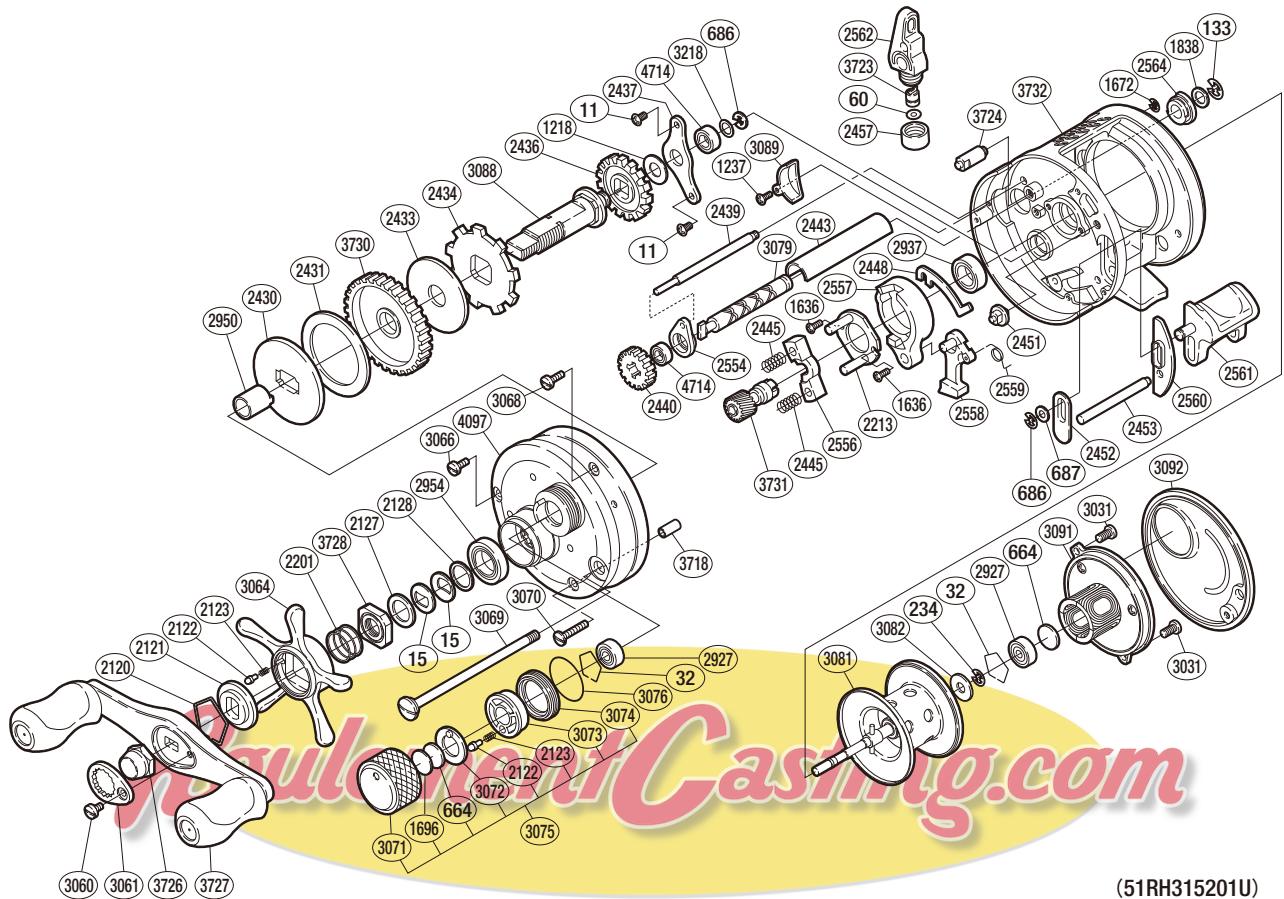

## CTE-201DC

(51RH315201U)

Part No.	Description	Part No.	Description	Part No.	Description
BNT0011	Drive Shaft Retainer Screw	BNT2437	Drive Shaft Retainer	BNT3068	Left Side Plate Screw (A)
BNT0015	Drag Spring Washer	BNT2439	Level Wind Guide	BNT3069	Side Plate Shaft
BNT0032	Bearing Retainer	BNT2440	Idle Gear (C)	BNT3070	Left Side Plate Screw (B) (long)
BNT0060	Spacer (optional)	BNT2443	Level Wind Guard	BNT3071	Cast Control Cap
BNT0133	"E" Lock	BNT2445	Yoke Spring	BNT3072	Cast Control Click Plate
BNT0234	"E" Lock	BNT2448	Clutch Plate	BNT3073	Click Pin Holder
BNT0664	Spacer (B)	BNT2451	Set Pin	BNT3074	Cast Control Click Holder
BNT0686	"E" Lock	BNT2452	Clutch Bar Guide (A)	BNT3075	Cast Control Cap Assembly
BNT0687	Spacer	BNT2453	Clutch Bar Support	BNT3076	"O" Ring
BNT1218	Idle Gear (A) Spacer	BNT2457	Pawl Cap	BNT3079	Worm Shaft
BNT1237	Shield Screw	BNT2554	Worm Bushing (A)	BNT3081	Spool Assembly
BNT1636	Clutch Cam Screw	BNT2556	Yoke	BNT3082	Magnetic Plate
BNT1672	"E" Lock	BNT2557	Clutch Cam	BNT3088	Drive Shaft
BNT1696	Cast Control Spacer (B)	BNT2558	Clutch Pawl	BNT3089	Frame Shield
BNT1838	Worm Shaft Spacer	BNT2559	Clutch Pawl Spring	BNT3091	Digital Control Assembly
BNT2120	Click Plate Retainer	BNT2560	Clutch Bar Guide (B)	BNT3092	Right Side Plate
BNT2121	Star Drag Click	BNT2561	Quick-Fire II Clutch Bar	BNT3218	Drive Shaft Washer
BNT2122	Click Pin	BNT2562	Line Guide	BNT3718	Side Plate Screw Collar
BNT2123	Click Spring	BNT2564	Worm Bushing (B)	BNT3723	Line Guide Pawl
BNT2127	Star Drag Spacer	BNT2927	Ball Bearing	BNT3724	Anti-Reverse Pawl Pin
BNT2128	Bearing Washer	BNT2937	Ball Bearing	BNT3726	Handle Nut
BNT2201	Star Drag Spring	BNT2950	Roller Clutch Inner Tube	BNT3727	Handle Assembly
BNT2213	Clutch Cam Retainer	BNT2954	Star Drag Bearing	BNT3728	Star Drag Nut
BNT2430	Key Washer	BNT3031	Digital Control Screw	BNT3730	Drive Gear
BNT2431	Drag Washer (C)	BNT3060	Handle Nut Plate Screw	BNT3731	Pinion Gear
BNT2433	Drag Washer (A)	BNT3061	Handle Nut Plate	BNT3732	One-Piece Frame
BNT2434	Anti-Reverse Ratchet	BNT3064	Star Drag	BNT4097	Left Side Plate
BNT2436	Idle Gear (A)	BNT3066	Left Side Plate Screw (C) (short)	BNT4714	Ball Bearing