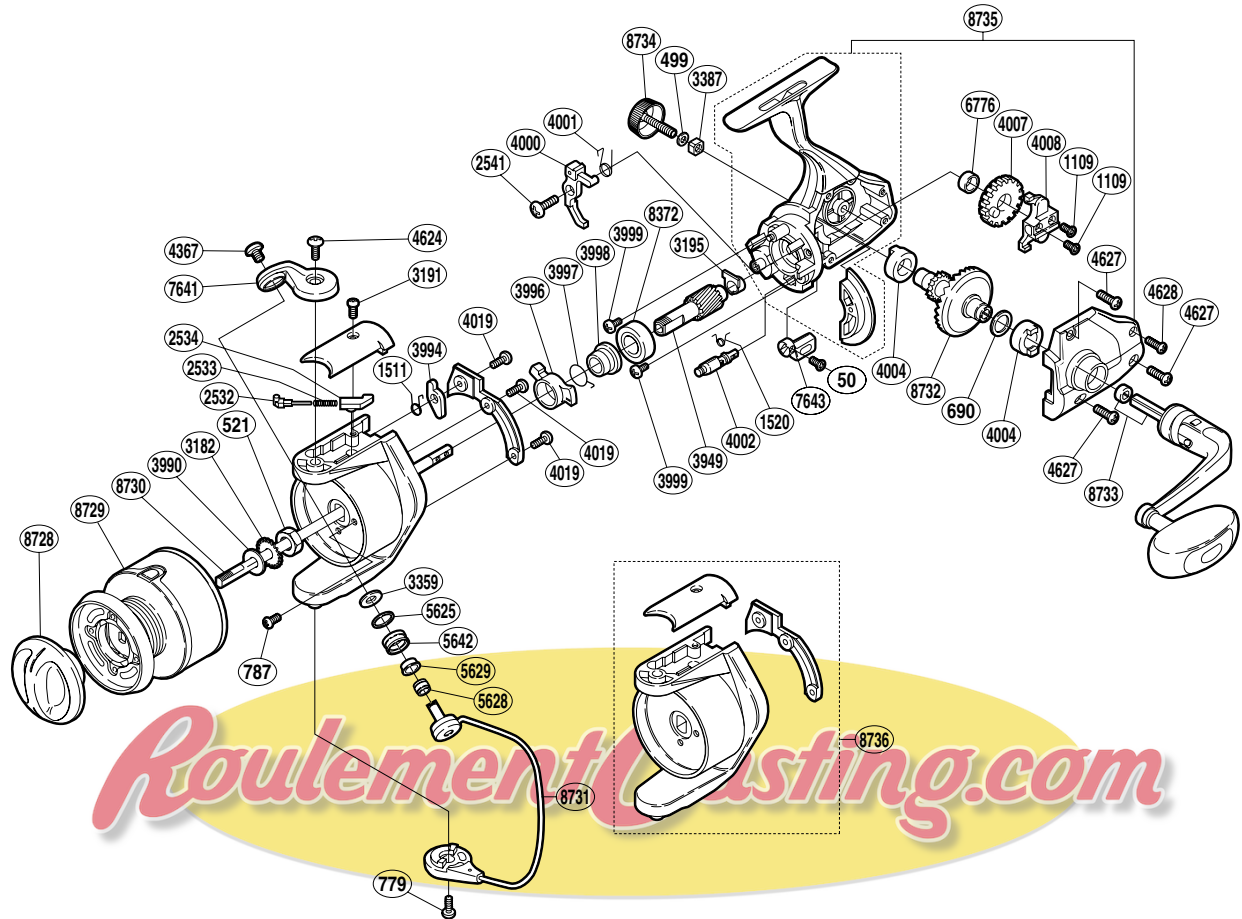

SHIMANO®

AERNOS

ARNS-6000

Part No.	Description	Part No.	Description	Part No.	Description
RD 0050	Anti-Reverse Lever Screw	RD 3949	Pinion Gear	RD 5625	Line Roller Spacer
RD 0499	Handle Lock Washer	RD 3990	Spool Washer	RD 5628	Line Roller Collar
RD 0521	Rotor Nut	RD 3994	Bail Trip Lever	RD 5629	Line Roller Bushing
RD 0690	Drive Gear Washer	RD 3996	Anti-Reverse Lock Out	RD 5642	Line Roller
RD 0779	Bail Hold Support Screw	RD 3997	Anti-Reverse Lock Out Spring	RD 6776	Oscillating Gear Bushing
RD 0787	Nut Lock Screw	RD 3998	Lock Out Spring Holder	RD 7641	Bail Arm
RD 1109	Slider Retainer Screw	RD 3999	Bearing Retainer Screw	RD 7643	Anti-Reverse Lever
RD 1511	Lever Spring	RD 4000	Anti-Reverse Pawl	RD 8372	Ball Bearing
RD 1520	Anti-Reverse Cam Spring	RD 4001	Anti-Reverse Pawl Spring	RD 8728	Drag Knob
RD 2532	Bail Spring Guide (A)	RD 4002	Anti-Reverse Cam	RD 8729	Spool Assembly
RD 2533	Bail Spring	RD 4004	Drive Gear Bushing	RD 8730	Main Shaft
RD 2534	Bail Spring Guide (B)	RD 4007	Oscillating Gear	RD 8731	Bail Assembly
RD 2541	Anti-Reverse Pawl Screw	RD 4008	Oscillating Slider	RD 8732	Drive Gear
RD 3182	Spool Support	RD 4019	Counterbalance Cover Screw	RD 8733	Handle Assembly
RD 3191	Bail Spring Cover Screw	RD 4367	Line Roller Screw	RD 8734	Handle Screw Cap
RD 3195	Bushing	RD 4624	Bail Arm Screw	RD 8735	Body Assembly
RD 3359	Line Roller Washer	RD 4627	Side Cover Screw (large)	RD 8736	Rotor Assembly
RD 3387	Handle Screw Lock	RD 4628	Side Cover Screw (small)		