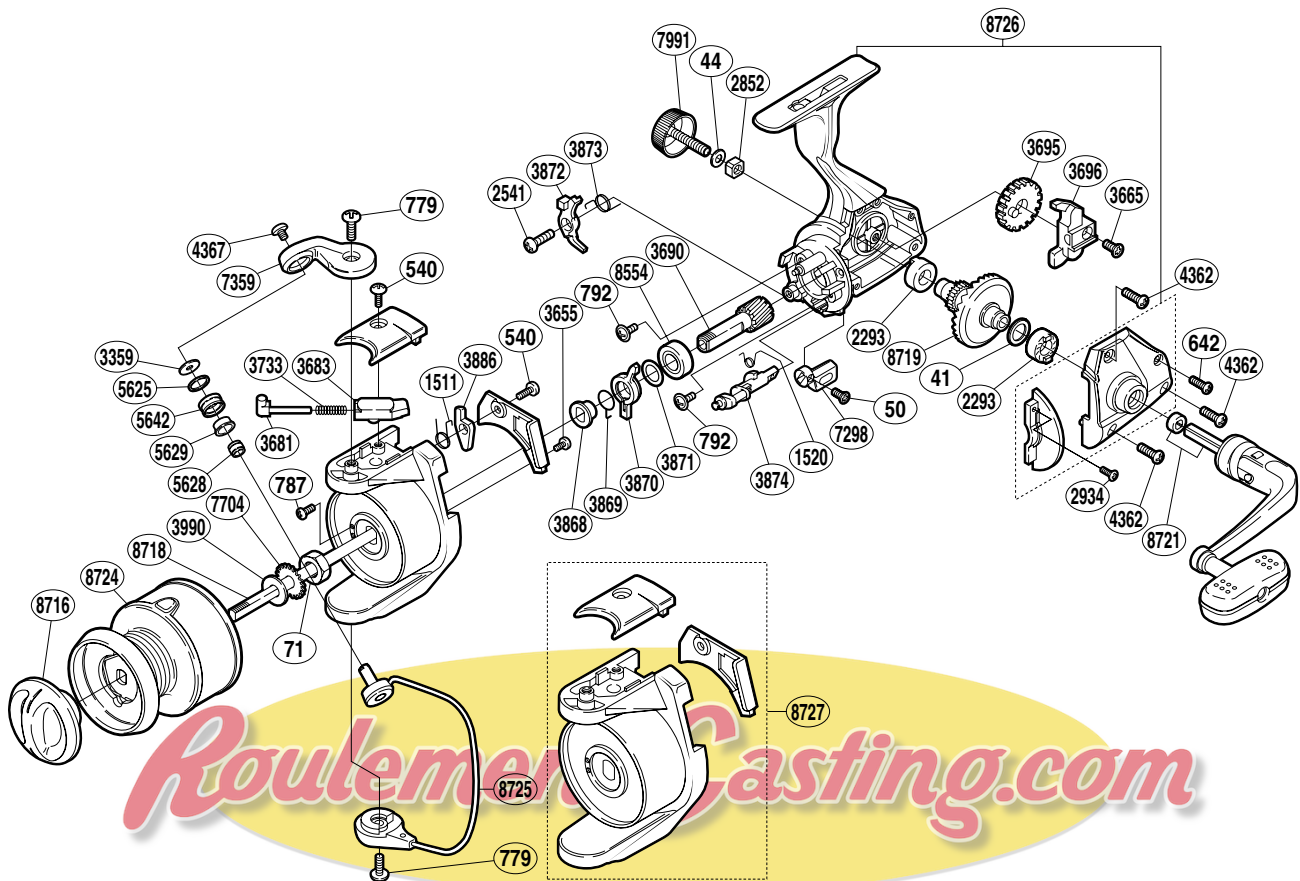

SHIMANO®

AERNOS

ARNS-4000

Part No.	Description	Part No.	Description	Part No.	Description
RD 0041	Drive Gear Washer	RD 3681	Bail Spring Guide (A)	RD 5628	Line Roller Collar
RD 0044	Handle Lock Washer	RD 3683	Bail Spring Guide (B)	RD 5629	Line Roller Bushing
RD 0050	Anti-Reverse Lever Screw	RD 3690	Pinion Gear	RD 5642	Line Roller
RD 0071	Rotor Nut	RD 3695	Oscillating Gear	RD 7298	Anti-Reverse Lever
RD 0540	Multi-Purpose Screw	RD 3696	Oscillating Slider	RD 7359	Bail Arm
RD 0642	Side Cover Screw (small)	RD 3733	Bail Spring	RD 7704	Spool Support
RD 0779	Multi-Purpose Screw	RD 3868	Lock Out Spring Holder	RD 7991	Handle Screw Cap
RD 0787	Nut Lock Screw	RD 3869	Anti-Reverse Lock Out Spring	RD 8554	Ball Bearing
RD 0792	Bearing Retainer Screw	RD 3870	Anti-Reverse Lock Out	RD 8716	Drag Knob
RD 1511	Lever Spring	RD 3871	Bushing Washer	RD 8718	Main Shaft
RD 1520	Anti-Reverse Cam Spring	RD 3872	Anti-Reverse Pawl	RD 8719	Drive Gear
RD 2293	Drive Gear Bushing	RD 3873	Anti-Reverse Pawl Spring	RD 8721	Handle Assembly
RD 2541	Anti-Reverse Pawl Screw	RD 3874	Anti-Reverse Cam	RD 8724	Spool Assembly
RD 2852	Handle Screw Lock	RD 3886	Bail Trip Lever	RD 8725	Bail Assembly
RD 2934	Flange Screw	RD 3990	Spool Washer	RD 8726	Body Assembly
RD 3359	Line Roller Washer	RD 4362	Side Cover Screw (large)	RD 8727	Rotor Assembly
RD 3655	Cover Screw	RD 4367	Line Roller Screw		
RD 3665	Slider Retainer Screw	RD 5625	Line Roller Spacer		