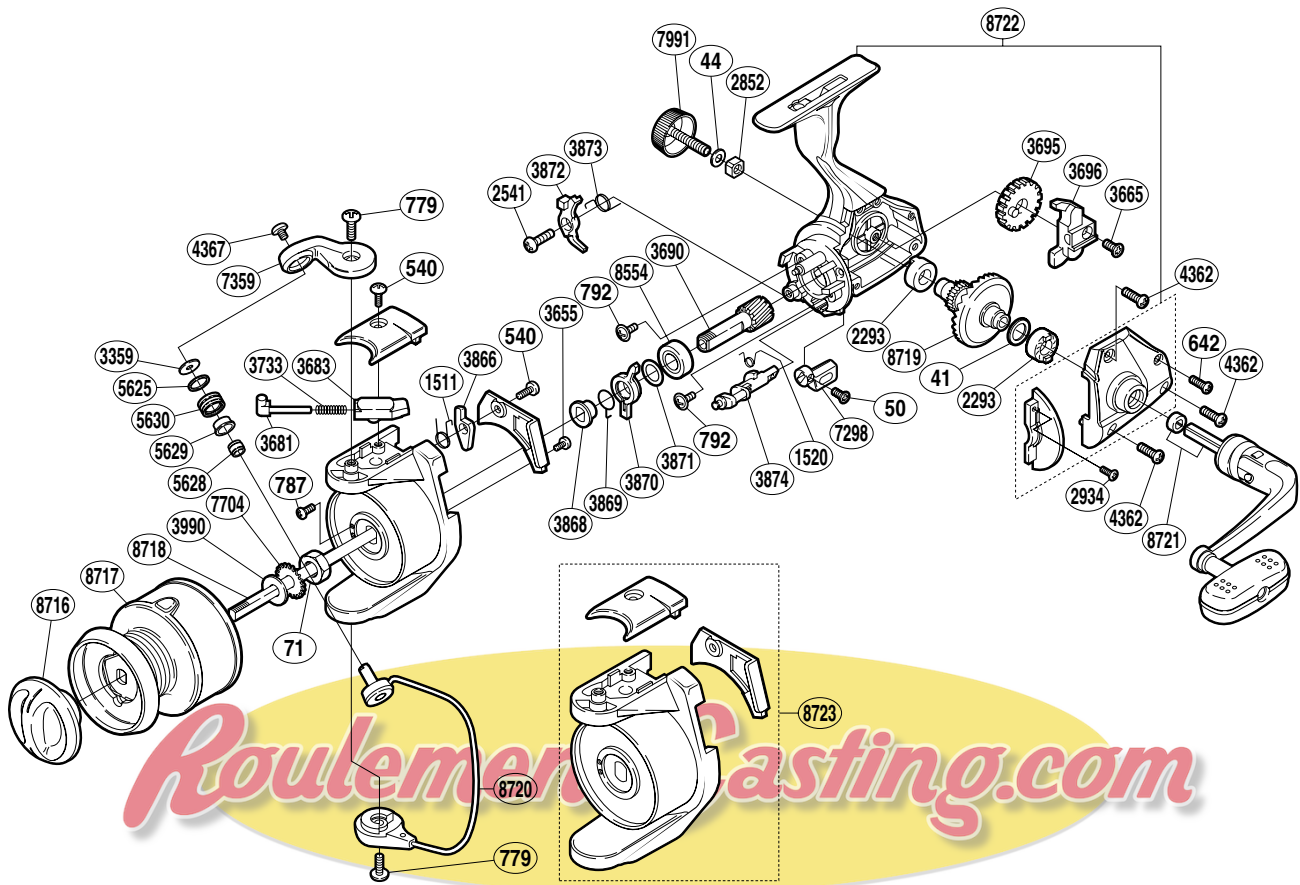

SHIMANO®

AERNOS

ARNS-3000

Part No.	Description	Part No.	Description	Part No.	Description
RD 0041	Drive Gear Washer	RD 3681	Bail Spring Guide (A)	RD 5628	Line Roller Collar
RD 0044	Handle Lock Washer	RD 3683	Bail Spring Guide (B)	RD 5629	Line Roller Bushing
RD 0050	Anti-Reverse Lever Screw	RD 3690	Pinion Gear	RD 5630	Line Roller
RD 0071	Rotor Nut	RD 3695	Oscillating Gear	RD 7298	Anti-Reverse Lever
RD 0540	Multi-Purpose Screw	RD 3696	Oscillating Slider	RD 7359	Bail Arm
RD 0642	Side Cover Screw (small)	RD 3733	Bail Spring	RD 7704	Spool Support
RD 0779	Multi-Purpose Screw	RD 3866	Bail Trip Lever	RD 7991	Handle Screw Cap
RD 0787	Nut Lock Screw	RD 3868	Lock Out Spring Holder	RD 8554	Ball Bearing
RD 0792	Bearing Retainer Screw	RD 3869	Anti-Reverse Lock Out Spring	RD 8716	Drag Knob
RD 1511	Lever Spring	RD 3870	Anti-Reverse Lock Out	RD 8717	Spool Assembly
RD 1520	Anti-Reverse Cam Spring	RD 3871	Bushing Washer	RD 8718	Main Shaft
RD 2293	Drive Gear Bushing	RD 3872	Anti-Reverse Pawl	RD 8719	Drive Gear
RD 2541	Anti-Reverse Pawl Screw	RD 3873	Anti-Reverse Pawl Spring	RD 8720	Bail Assembly
RD 2852	Handle Screw Lock	RD 3874	Anti-Reverse Cam	RD 8721	Handle Assembly
RD 2934	Flange Screw	RD 3990	Spool Washer	RD 8722	Body Assembly
RD 3359	Line Roller Washer	RD 4362	Side Cover Screw (large)	RD 8723	Rotor Assembly
RD 3655	Cover Screw	RD 4367	Line Roller Screw		
RD 3665	Slider Retainer Screw	RD 5625	Line Roller Spacer		