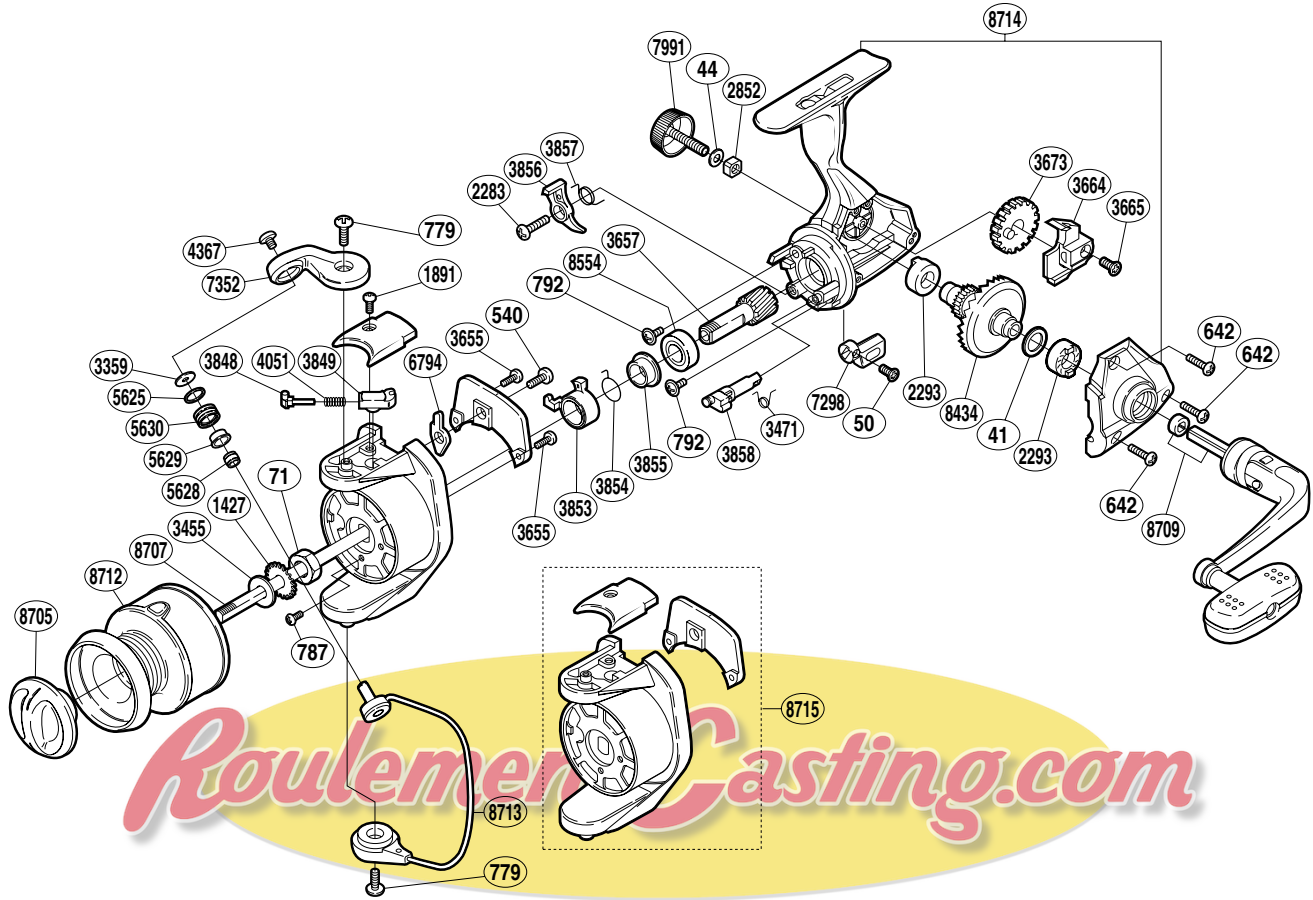

SHIMANO®

AERNOS

ARNS-2000

Part No.	Description	Part No.	Description	Part No.	Description
RD 0041	Drive Gear Washer	RD 3655	Cover Screw	RD 5629	Line Roller Bushing
RD 0044	Handle Lock Washer	RD 3657	Pinion Gear	RD 5630	Line Roller
RD 0050	Anti-Reverse Lever Screw	RD 3664	Oscillating Slider	RD 6794	Bail Trip Lever
RD 0071	Rotor Nut	RD 3665	Slider Retainer Screw	RD 7298	Anti-Reverse Lever
RD 0540	Bail Trip Lever Screw	RD 3673	Oscillating Gear	RD 7352	Bail Arm
RD 0642	Side Cover Screw	RD 3848	Bail Spring Guide (A)	RD 7991	Handle Screw Cap
RD 0779	Multi-Purpose Screw	RD 3849	Bail Spring Guide (B)	RD 8434	Drive Gear
RD 0787	Nut Lock Screw	RD 3853	Anti-Reverse Lock Out	RD 8554	Ball Bearing
RD 0792	Bearing Retainer Screw	RD 3854	Anti-Reverse Lock Out Spring	RD 8705	Drag Knob
RD 1427	Spool Support	RD 3855	Lock Out Spring Holder	RD 8707	Main Shaft
RD 1891	Bail Spring Cover Screw	RD 3856	Anti-Reverse Pawl	RD 8709	Handle Assembly
RD 2283	Anti-Reverse Pawl Screw	RD 3857	Anti-Reverse Pawl Spring	RD 8712	Spool Assembly
RD 2293	Drive Gear Bushing	RD 3858	Anti-Reverse Cam	RD 8713	Bail Assembly
RD 2852	Handle Screw Lock	RD 4051	Bail Spring	RD 8714	Body Assembly
RD 3359	Line Roller Washer	RD 4367	Line Roller Screw	RD 8715	Rotor Assembly
RD 3455	Spool Washer	RD 5625	Line Roller Spacer		
RD 3471	Anti-Reverse Cam Spring	RD 5628	Line Roller Collar		