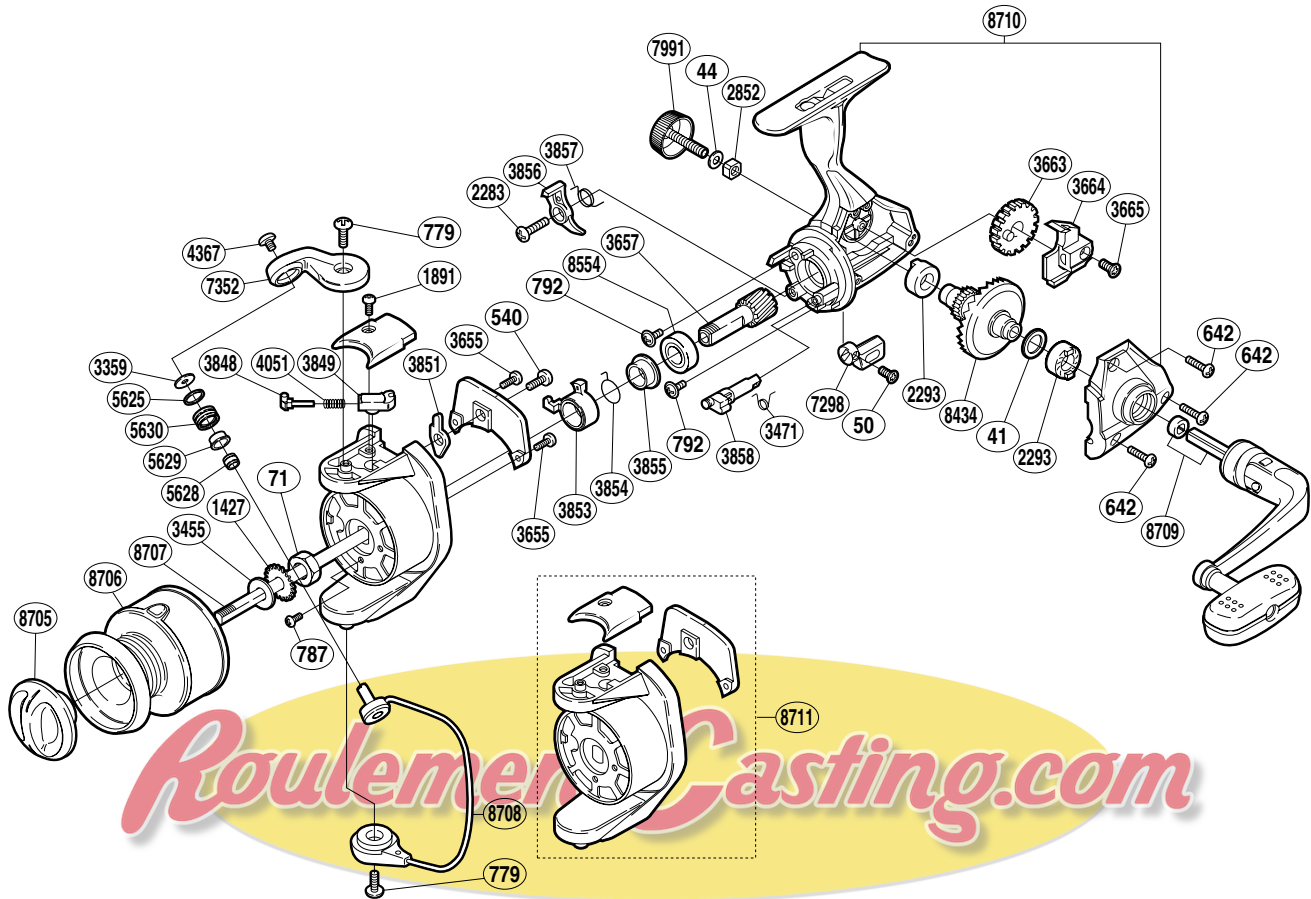

SHIMANO®

AERNOS

ARNS-1000

Part No.	Description	Part No.	Description	Part No.	Description
RD 0041	Drive Gear Washer	RD 3655	Cover Screw	RD 5628	Line Roller Collar
RD 0044	Handle Lock Washer	RD 3657	Pinion Gear	RD 5629	Line Roller Bushing
RD 0050	Anti-Reverse Lever Screw	RD 3663	Oscillating Gear	RD 5630	Line Roller
RD 0071	Rotor Nut	RD 3664	Oscillating Slider	RD 7298	Anti-Reverse Lever
RD 0540	Bail Trip Lever Screw	RD 3665	Slider Retainer Screw	RD 7352	Bail Arm
RD 0642	Side Cover Screw	RD 3848	Bail Spring Guide (A)	RD 7991	Handle Screw Cap
RD 0779	Multi-Purpose Screw	RD 3849	Bail Spring Guide (B)	RD 8434	Drive Gear
RD 0787	Nut Lock Screw	RD 3851	Bail Trip Lever	RD 8554	Ball Bearing
RD 0792	Bearing Retainer Screw	RD 3853	Anti-Reverse Lock Out	RD 8705	Drag Knob
RD 1427	Spool Support	RD 3854	Anti-Reverse Lock Out Spring	RD 8706	Spool Assembly
RD 1891	Bail Spring Cover Screw	RD 3855	Lock Out Spring Holder	RD 8707	Main Shaft
RD 2283	Anti-Reverse Pawl Screw	RD 3856	Anti-Reverse Pawl	RD 8708	Bail Assembly
RD 2293	Drive Gear Bushing	RD 3857	Anti-Reverse Pawl Spring	RD 8709	Handle Assembly
RD 2852	Handle Screw Lock	RD 3858	Anti-Reverse Cam	RD 8710	Body Assembly
RD 3359	Line Roller Washer	RD 4051	Bail Spring	RD 8711	Rotor Assembly
RD 3455	Spool Washer	RD 4367	Line Roller Screw		
RD 3471	Anti-Reverse Cam Spring	RD 5625	Line Roller Spacer		