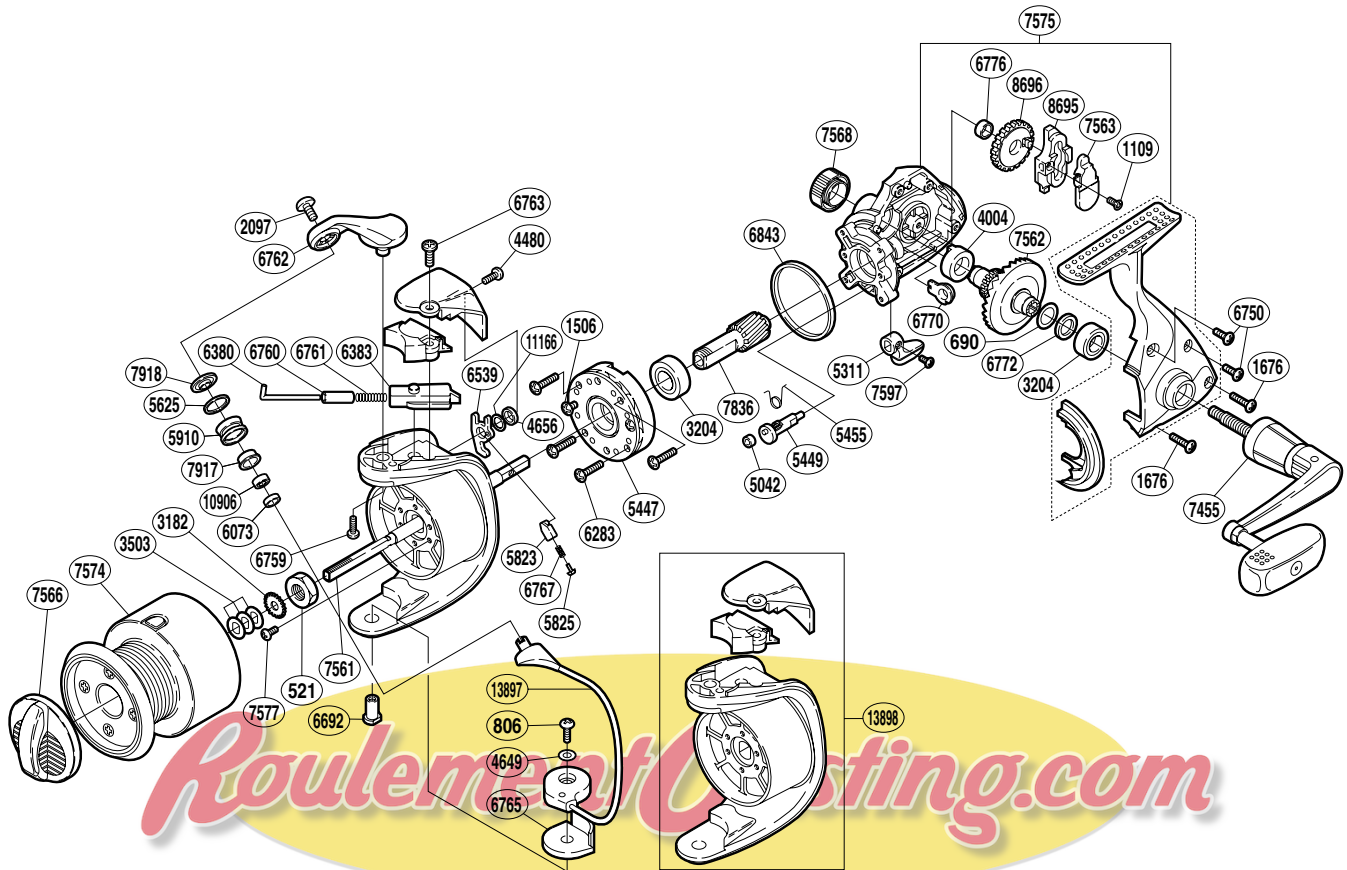

SHIMANO

SPHEROS

SP-8000FA

(1SD958001U)

Part No.	Description	Part No.	Description	Part No.	Description
RD 0521	Rotor Nut	RD 5823	Lever Spring Guide (A)	RD 6843	Friction Ring
RD 0690	Drive Gear Washer	RD 5825	Lever Spring Guide (B)	RD 7455	Handle Assembly
RD 0806	Bail Hold Support Screw	RD 5910	Line Roller	RD 7561	Main Shaft
RD 1109	Slider Retainer Screw	RD 6073	Bearing Spacer	RD 7562	Drive Gear
RD 1506	Clutch Cover Screw	RD 6283	Roller Clutch Screw	RD 7563	Oscillating Slider Inner
RD 1676	Side Cover Screw (long)	RD 6380	Bail Spring Guide (A)	RD 7566	Drag Knob Assembly
RD 2097	Line Roller Screw	RD 6383	Bail Spring Guide (B)	RD 7568	Handle Screw Cap
RD 3182	Spool Support	RD 6539	Bail Trip Lever	RD 7574	Spool Assembly
RD 3204	Ball Bearing	RD 6692	Bail Hold Support Shaft	RD 7575	Body Assembly
RD 3503	Spool Washer	RD 6750	Side Cover Screw (short)	RD 7577	Nut Lock Screw
RD 4004	Drive Gear Bushing	RD 6759	Bail Arm Screw	RD 7597	Anti-Reverse Lever Screw
RD 4480	Bail Spring Cover Screw (small)	RD 6760	Bail Spring Guide (A) Collar	RD 7836	Pinion Gear (B)
RD 4649	Spacer	RD 6761	Bail Spring	RD 7917	Line Roller Bushing
RD 4656	Bail Trip Lever Washer	RD 6762	Bail Arm	RD 7918	Line Roller Washer
RD 5042	Anti-Reverse Cam Ring	RD 6763	Bail Spring Cover Screw (large)	RD 8695	Oscillating Slider
RD 5311	Anti-Reverse Lever	RD 6765	Bail Hold Support Spacer	RD 8696	Oscillating Gear
RD 5447	Roller Clutch Assembly	RD 6767	Bail Trip Lever Spring	RD10906	Line Roller Bearing
RD 5449	Anti-Reverse Cam	RD 6770	Bushing	RD11166	Spacer
RD 5455	Anti-Reverse Cam Spring	RD 6772	Drive Gear Spacer	RD13897	Bail Assembly
RD 5625	Line Roller Spacer	RD 6776	Oscillating Gear Bushing	RD13898	Rotor Assembly