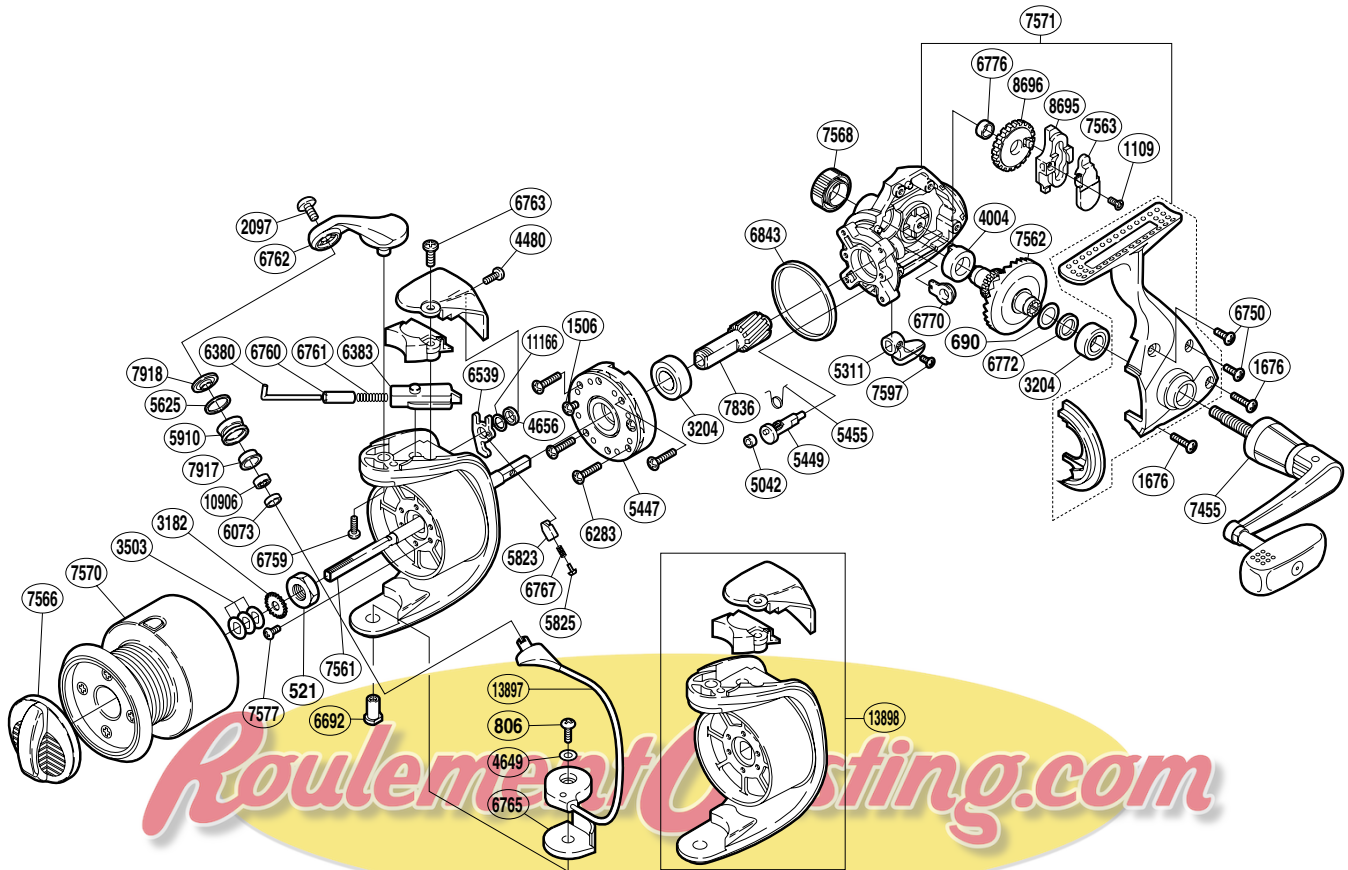

SHIMANO

SPHEROS

SP-5000FA

(1SD955001U)

Part No.	Description	Part No.	Description	Part No.	Description
RD 0521	Rotor Nut	RD 5823	Lever Spring Guide (A)	RD 6843	Friction Ring
RD 0690	Drive Gear Washer	RD 5825	Lever Spring Guide (B)	RD 7455	Handle Assembly
RD 0806	Bail Hold Support Screw	RD 5910	Line Roller	RD 7561	Main Shaft
RD 1109	Slider Retainer Screw	RD 6073	Bearing Spacer	RD 7562	Drive Gear
RD 1506	Clutch Cover Screw	RD 6283	Roller Clutch Screw	RD 7563	Oscillating Slider Inner
RD 1676	Side Cover Screw (long)	RD 6380	Bail Spring Guide (A)	RD 7566	Drag Knob Assembly
RD 2097	Line Roller Screw	RD 6383	Bail Spring Guide (B)	RD 7568	Handle Screw Cap
RD 3182	Spool Support	RD 6539	Bail Trip Lever	RD 7570	Spool Assembly
RD 3204	Ball Bearing	RD 6692	Bail Hold Support Shaft	RD 7571	Body Assembly
RD 3503	Spool Washer	RD 6750	Side Cover Screw (short)	RD 7577	Nut Lock Screw
RD 4004	Drive Gear Bushing	RD 6759	Bail Arm Screw	RD 7597	Anti-Reverse Lever Screw
RD 4480	Bail Spring Cover Screw (small)	RD 6760	Bail Spring Guide (A) Collar	RD 7836	Pinion Gear (B)
RD 4649	Spacer	RD 6761	Bail Spring	RD 7917	Line Roller Bushing
RD 4656	Bail Trip Lever Washer	RD 6762	Bail Arm	RD 7918	Line Roller Washer
RD 5042	Anti-Reverse Cam Ring	RD 6763	Bail Spring Cover Screw (large)	RD 8695	Oscillating Slider
RD 5311	Anti-Reverse Lever	RD 6765	Bail Hold Support Spacer	RD 8696	Oscillating Gear
RD 5447	Roller Clutch Assembly	RD 6767	Bail Trip Lever Spring	RD10906	Line Roller Bearing
RD 5449	Anti-Reverse Cam	RD 6770	Bushing	RD11166	Spacer
RD 5455	Anti-Reverse Cam Spring	RD 6772	Drive Gear Spacer	RD13897	Bail Assembly
RD 5625	Line Roller Spacer	RD 6776	Oscillating Gear Bushing	RD13898	Rotor Assembly