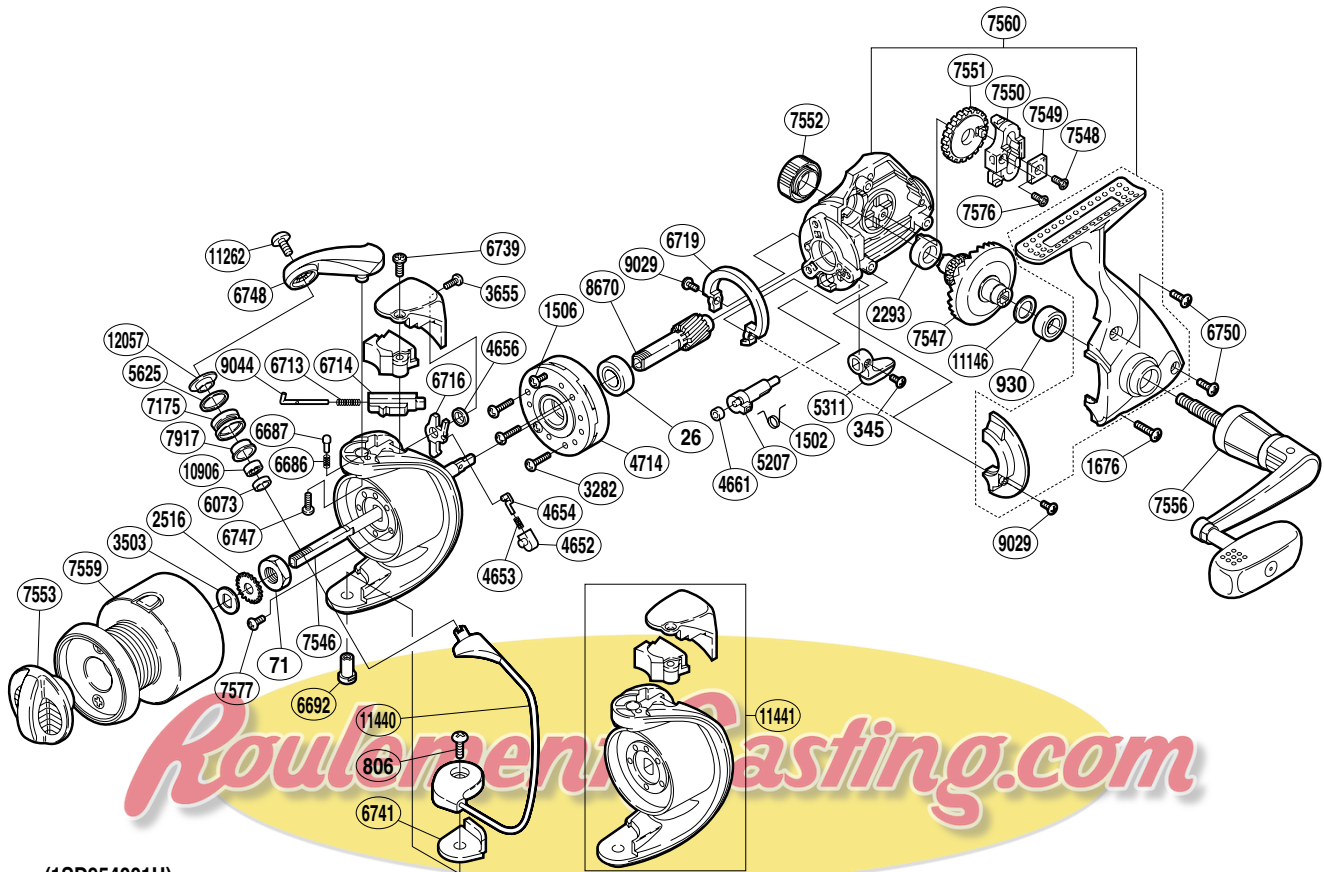

SHIMANO

SPHEROS

SP-4000FA

(1SD954001U)

Part No.	Description	Part No.	Description	Part No.	Description
RD 0026	Ball Bearing	RD 5311	Anti-Reverse Lever	RD 7550	Oscillating Slider
RD 0071	Rotor Nut	RD 5625	Line Roller Spacer	RD 7551	Oscillating Gear
RD 0345	Anti-Reverse Lever Screw	RD 6073	Bearing Spacer	RD 7552	Handle Screw Cap
RD 0806	Bail Hold Support Screw	RD 6686	Bail Arm Click Spring	RD 7553	Drag Knob Assembly
RD 0930	Ball Bearing	RD 6687	Bail Arm Click	RD 7556	Handle Assembly
RD 1506	Clutch Cover Screw	RD 6692	Bail Hold Support Shaft	RD 7559	Spool Assembly
RD 1520	Anti-Reverse Cam Spring	RD 6713	Bail Spring	RD 7560	Body Assembly
RD 1676	Side Cover Screw (long)	RD 6714	Bail Spring Guide (B)	RD 7576	Slider Retainer Screw
RD 2293	Drive Gear Bushing	RD 6716	Bail Trip Lever	RD 7577	Nut Lock Screw
RD 2516	Spool Support	RD 6719	Friction Ring	RD 7917	Line Roller Bushing
RD 3282	Roller Clutch Screw	RD 6739	Bail Spring Cover Screw (large)	RD 8670	Pinion Gear
RD 3503	Spool Washer	RD 6741	Bail Hold Support Spacer	RD 9029	Friction Ring Screw
RD 3655	Bail Spring Cover Screw (small)	RD 6747	Bail Arm Screw	RD 9044	Bail Spring Guide (A)
RD 4652	Lever Spring Guide (B)	RD 6748	Bail Arm	RD10906	Line Roller Bearing
RD 4653	Bail Trip Lever Spring	RD 6750	Side Cover Screw (short)	RD11146	Drive Gear Washer
RD 4654	Lever Spring Guide (A)	RD 7175	Line Roller	RD11262	Line Roller Screw
RD 4656	Bail Trip Lever Washer	RD 7546	Main Shaft	RD11440	Bail Assembly
RD 4661	Anti-Reverse Cam Ring	RD 7547	Drive Gear	RD11441	Rotor Assembly
RD 4714	Roller Clutch Assembly	RD 7548	Oscillating Slider Retainer Screw	RD12057	Line Roller Washer
RD 5207	Anti-Reverse Cam	RD 7549	Oscillating Slider Inner		