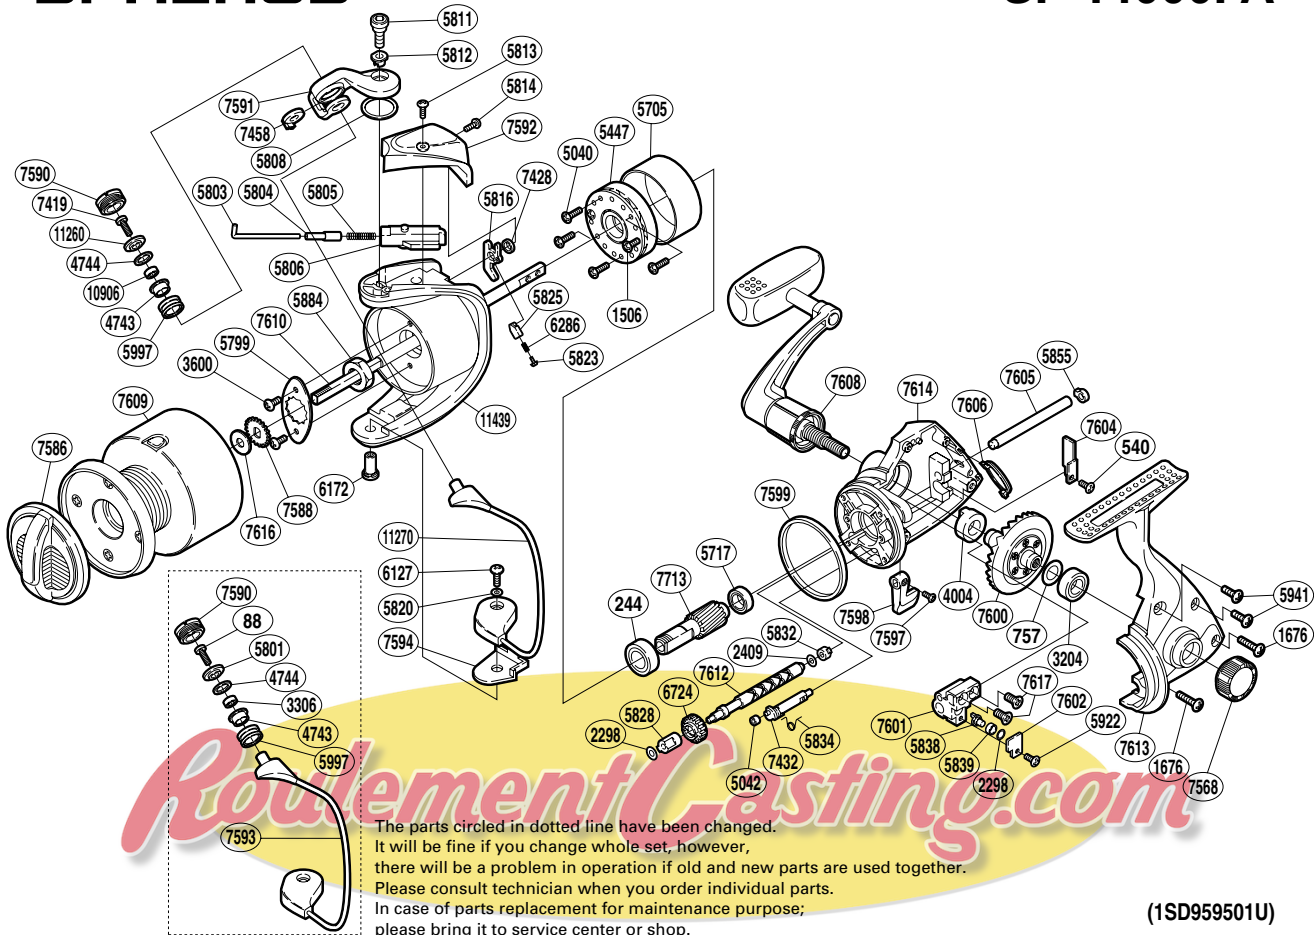

SHIMANO

SPHEROS

SP-14000FA

(1SD959501U)

Part No.	Description	Part No.	Description	Part No.	Description
RD 0244	Ball Bearing	RD 5820	Spacer	RD 7597	Anti-Reverse Lever Screw
RD 0540	Worm Shaft Retainer Screw	RD 5823	Lever Spring Guide (A)	RD 7598	Anti-Reverse Lever
RD 0757	Drive Gear Washer	RD 5825	Lever Spring Guide (B)	RD 7599	Friction Ring
RD 1506	Roller Clutch Cover Screw	RD 5828	Worm Bushing (front)	RD 7600	Drive Gear
RD 1676	Side Cover Screw (long)	RD 5832	Worm Bushing (rear)	RD 7601	Oscillating Slider
RD 2298	Spacer	RD 5834	Anti-Reverse Cam Spring	RD 7602	Oscillating Slider Retainer
RD 2409	Worm Shaft Spacer	RD 5838	Oscillating Pawl	RD 7604	Worm Shaft Retainer
RD 3204	Ball Bearing	RD 5839	Oscillating Slider Bushing	RD 7605	Oscillating Guide
RD 3600	Nut Lock Screw	RD 5855	Oscillating Guide Holder	RD 7606	Body I.D.Plate (B)
RD 4004	Drive Gear Bushing	RD 5884	Rotor Nut	RD 7608	Handle Assembly
RD 4743	Line Roller Bushing	RD 5922	Oscillating Pawl Retainer Screw	RD 7609	Spool Assembly
RD 4744	Roller Bearing Seal	RD 5941	Side Cover Screw (short)	RD 7610	Main Shaft
RD 5040	Roller Clutch Screw	RD 5997	Line Roller	RD 7612	Worm Shaft
RD 5042	Anti-Reverse Cam Ring	RD 6127	Bail Hold Support Screw	RD 7613	Side Cover
RD 5447	Roller Clutch Assembly	RD 6172	Bail Hold Support Shaft	RD 7614	Body
RD 5705	Roller Clutch Ring	RD 6286	Bail Trip Lever Spring	RD 7616	Spool Washer
RD 5717	Ball Bearing	RD 6724	Idle Gear (B)	RD 7617	Slider Retainer Screw
RD 5799	Rotor Nut Retainer	RD 7419	Line Roller Screw	RD 7713	Pinion Gear
RD 5803	Bail Spring Guide (A)	RD 7428	Bail Trip Lever Washer	RD10906	Line Roller Bearing
RD 5804	Spring Guide (A) Support	RD 7432	Anti-Reverse Cam	RD11260	Line Roller Washer
RD 5805	Bail Spring	RD 7458	Line Roller Support Collar	RD11270	Bail Assembly
RD 5806	Bail Spring Guide (B)	RD 7568	Handle Screw Cap	RD11439	Rotor
RD 5808	Bail Arm Washer	RD 7586	Drag Knob		
RD 5811	Bail Arm Screw	RD 7588	Spool Support		
RD 5812	Bail Arm Screw Collar	RD 7590	Line Roller Screw Cap	RD 0088	Line Roller Screw (before change)
RD 5813	Guard Screw (A)	RD 7591	Bail Arm	RD 3306	Line Roller Bearing (before change)
RD 5814	Bail Trip Lever Screw	RD 7592	Bail Spring Cover	RD 5801	Line Roller Washer (before change)
RD 5816	Bail Trip Lever	RD 7594	Bail Hold Support Spacer	RD 7593	Bail Assembly (before change)