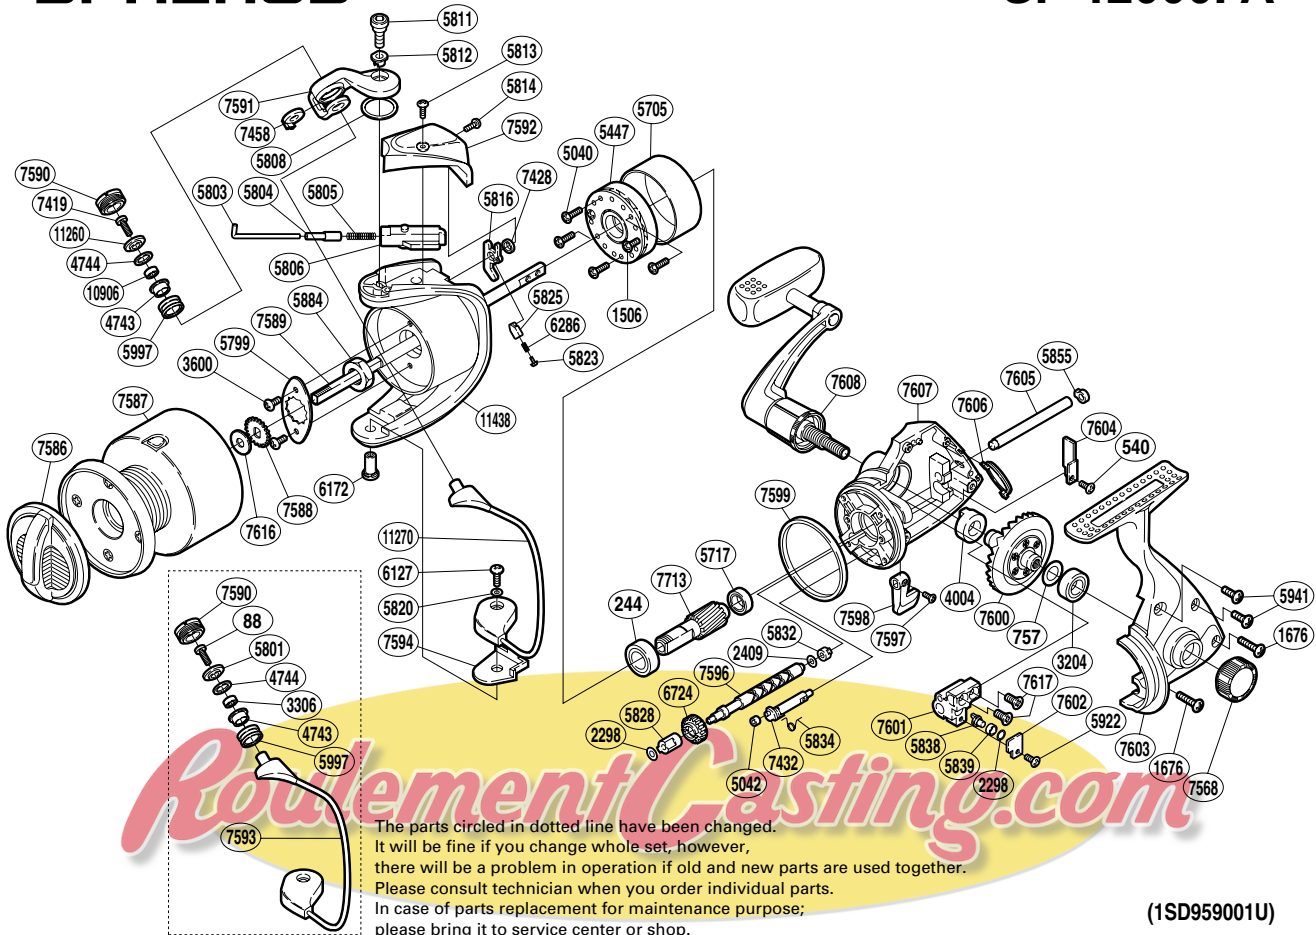

SHIMANO

SPHEROS

SP-12000FA

(1SD959001U)

Part No.	Description	Part No.	Description	Part No.	Description
RD 0244	Ball Bearing	RD 5820	Spacer	RD 7592	Bail Spring Cover
RD 0540	Worm Shaft Retainer Screw	RD 5823	Lever Spring Guide (A)	RD 7594	Bail Hold Support Spacer
RD 0757	Drive Gear Washer	RD 5825	Lever Spring Guide (B)	RD 7596	Worm Shaft
RD 1506	Roller Clutch Cover Screw	RD 5828	Worm Bushing (front)	RD 7597	Anti-Reverse Lever Screw
RD 1676	Side Cover Screw (long)	RD 5832	Worm Bushing (rear)	RD 7598	Anti-Reverse Lever
RD 2298	Spacer	RD 5834	Anti-Reverse Cam Spring	RD 7599	Friction Ring
RD 2409	Worm Shaft Spacer	RD 5838	Oscillating Pawl	RD 7600	Drive Gear
RD 3204	Ball Bearing	RD 5839	Oscillating Slider Bushing	RD 7601	Oscillating Slider
RD 3600	Nut Lock Screw	RD 5855	Oscillating Guide Holder	RD 7602	Oscillating Slider Retainer
RD 4004	Drive Gear Bushing	RD 5884	Rotor Nut	RD 7603	Side Cover
RD 4743	Line Roller Bushing	RD 5922	Oscillating Pawl Retainer Screw	RD 7604	Worm Shaft Retainer
RD 4744	Roller Bearing Seal	RD 5941	Side Cover Screw (short)	RD 7605	Oscillating Guide
RD 5040	Roller Clutch Screw	RD 5997	Line Roller	RD 7606	Body I.D.Plate (B)
RD 5042	Anti-Reverse Cam Ring	RD 6127	Bail Hold Support Screw	RD 7607	Body
RD 5447	Roller Clutch Assembly	RD 6172	Bail Hold Support Shaft	RD 7608	Handle Assembly
RD 5705	Roller Clutch Ring	RD 6286	Bail Trip Lever Spring	RD 7616	Spool Washer
RD 5717	Ball Bearing	RD 6724	Idle Gear (B)	RD 7617	Slider Retainer Screw
RD 5799	Rotor Nut Retainer	RD 7419	Line Roller Screw	RD 7713	Pinion Gear
RD 5803	Bail Spring Guide (A)	RD 7428	Bail Trip Lever Washer	RD10906	Line Roller Bearing
RD 5804	Spring Guide (A) Support	RD 7432	Anti-Reverse Cam	RD11260	Line Roller Washer
RD 5805	Bail Spring	RD 7458	Line Roller Support Collar	RD11270	Bail Assembly
RD 5806	Bail Spring Guide (B)	RD 7568	Handle Screw Cap	RD11438	Rotor
RD 5808	Bail Arm Washer	RD 7586	Drag Knob		
RD 5811	Bail Arm Screw	RD 7587	Spool Assembly		
RD 5812	Bail Arm Screw Collar	RD 7588	Spool Support	RD 0088	Line Roller Screw (before change)
RD 5813	Guard Screw (A)	RD 7589	Main Shaft	RD 3306	Line Roller Bearing (before change)
RD 5814	Bail Trip Lever Screw	RD 7590	Line Roller Screw Cap	RD 5801	Line Roller Washer (before change)
RD 5816	Bail Trip Lever	RD 7591	Bail Arm	RD 7593	Bail Assembly (before change)