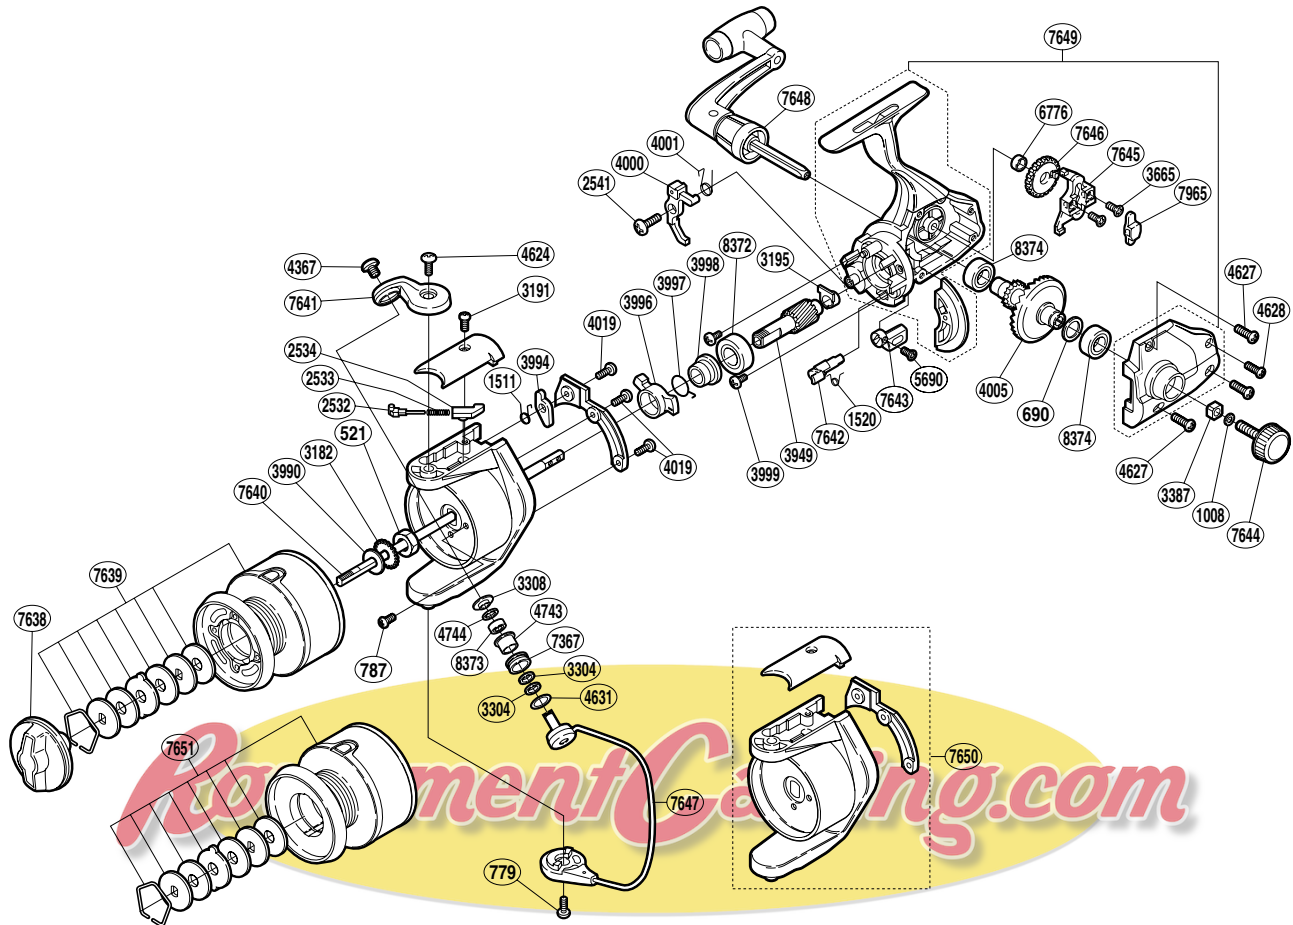

## NEXAVE

### NEX-6000F

Part No.	Description	Part No.	Description	Part No.	Description
RD 0521	Rotor Nut	RD 3994	Bail Trip Lever	RD 7639	Spool Assembly
RD 0690	Drive Gear Washer	RD 3996	Anti-Reverse Lock Out	RD 7640	Main Shaft
RD 0779	Bail Hold Support Screw	RD 3997	Anti-Reverse Lock Out Spring	RD 7641	Bail Arm
RD 0787	Nut Lock Screw	RD 3998	Lock Out Spring Holder	RD 7642	Anti-Reverse Cam
RD 1008	Handle Lock Washer	RD 3999	Bearing Retainer Screw	RD 7643	Anti-Reverse Lever
RD 1511	Lever Spring	RD 4000	Anti-Reverse Pawl	RD 7644	Handle Screw Cap
RD 1520	Anti-Reverse Cam Spring	RD 4001	Anti-Reverse Pawl Spring	RD 7645	Oscillating Slider
RD 2532	Bail Spring Guide (A)	RD 4005	Drive Gear	RD 7646	Oscillating Gear
RD 2533	Bail Spring	RD 4019	Counterbalance Cover Screw	RD 7647	Bail Assembly
RD 2534	Bail Spring Guide (B)	RD 4367	Line Roller Screw	RD 7648	Handle Assembly
RD 2541	Anti-Reverse Pawl Screw	RD 4624	Bail Arm Screw	RD 7649	Body Assembly
RD 3182	Spool Support	RD 4627	Side Cover Screw (large)	RD 7650	Rotor Assembly
RD 3191	Bail Spring Cover Screw	RD 4628	Side Cover Screw (small)	RD 7965	Oscillating Slider Inner
RD 3195	Bushing	RD 4631	Spacer	RD 8372	Ball Bearing
RD 3304	Bearing Spacer	RD 4743	Line Roller Bushing	RD 8373	Line Roller Bearing
RD 3308	Line Roller Washer	RD 4744	Roller Bearing Seal	RD 8374	Ball Bearing
RD 3387	Handle Screw Lock	RD 5690	Anti-Reverse Lever Screw		
RD 3665	Slider Retainer Screw	RD 6776	Oscillating Gear Bushing		
RD 3949	Pinion Gear	RD 7367	Line Roller		
RD 3990	Spool Washer	RD 7638	Drag Knob Assembly	RD 7651	Spare Spool Assembly