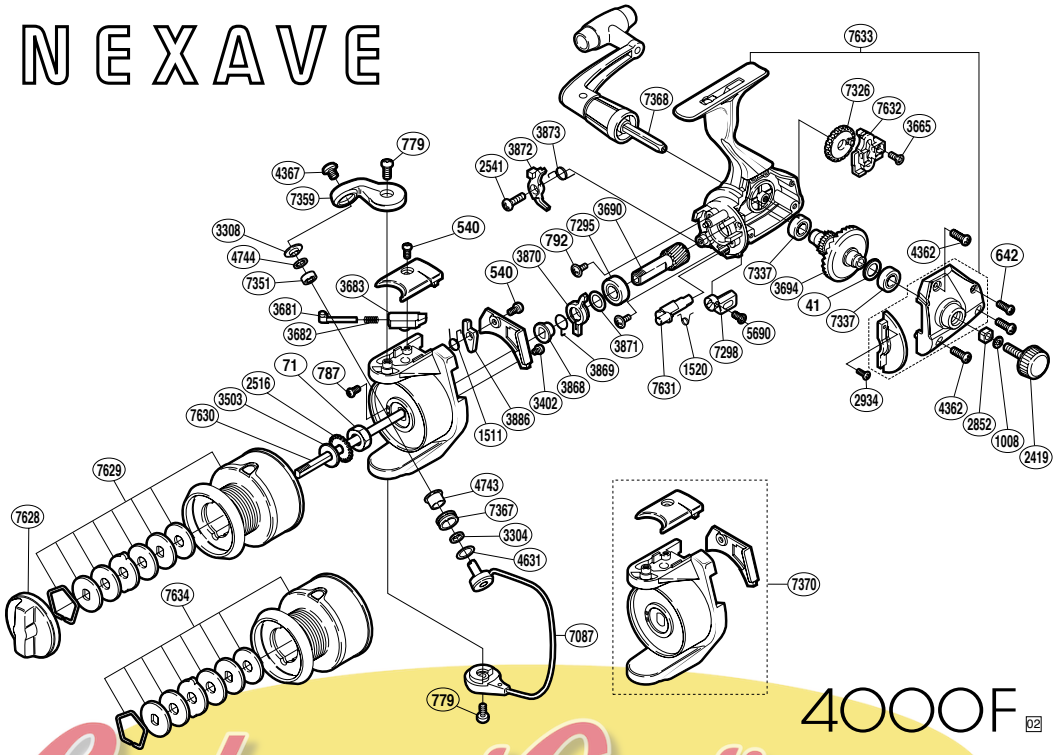

NEXAVE

4000F ⁰²

RoulementCasting.com

RD No.	PARTS NAMES	RD No.	PARTS NAMES	RD No.	PARTS NAMES
0041	Drive Gear Washer	3665	Slider Retainer Screw	7087	Bail Assembly
0071	Rotor Nut	3681	Bail Spring Guide (A)	7295	Ball Bearing
0540	Multi-Purpose Screw	3682	Bail Spring	7298	Anti-Reverse Lever
0642	Side Cover Screw (small)	3683	Bail Spring Guide (B)	7326	Oscillating Gear
0779	Multi-Purpose Screw	3690	Pinion Gear	7337	Ball Bearing
0787	Nut Lock Screw	3694	Drive Gear	7351	Line Roller Bearing
0792	Bearing Retainer Screw	3868	Lock Out Spring Holder	7359	Bail Arm
1008	Handle Lock Washer	3869	Anti-Reverse Lock Out Spring	7367	Line Roller
1511	Lever Spring	3870	Anti-Reverse Lock Out	7368	Handle Assembly
1520	Anti-Reverse Cam Spring	3871	Bushing Washer	7370	Rotor Assembly
2419	Handle Screw Cap	3872	Anti-Reverse Pawl	7628	Drag Knob Assembly
2516	Spool Support	3873	Anti-Reverse Pawl Spring	7629	Spool Assembly
2541	Anti-Reverse Pawl Screw	3886	Bail Trip Lever	7630	Main Shaft
2852	Handle Screw Lock	4362	Side Cover Screw (large)	7631	Anti-Reverse Cam
2934	Flange Screw	4367	Line Roller Screw	7632	Oscillating Slider
3304	Bearing Spacer	4631	Spacer	7633	Body Assembly
3308	Line Roller Washer	4743	Line Roller Bushing		
3402	Cover Screw	4744	Roller Bearing Seal		
3503	Spool Washer	5690	Anti-Reverse Lever Screw	7634	Spare Spool Assembly