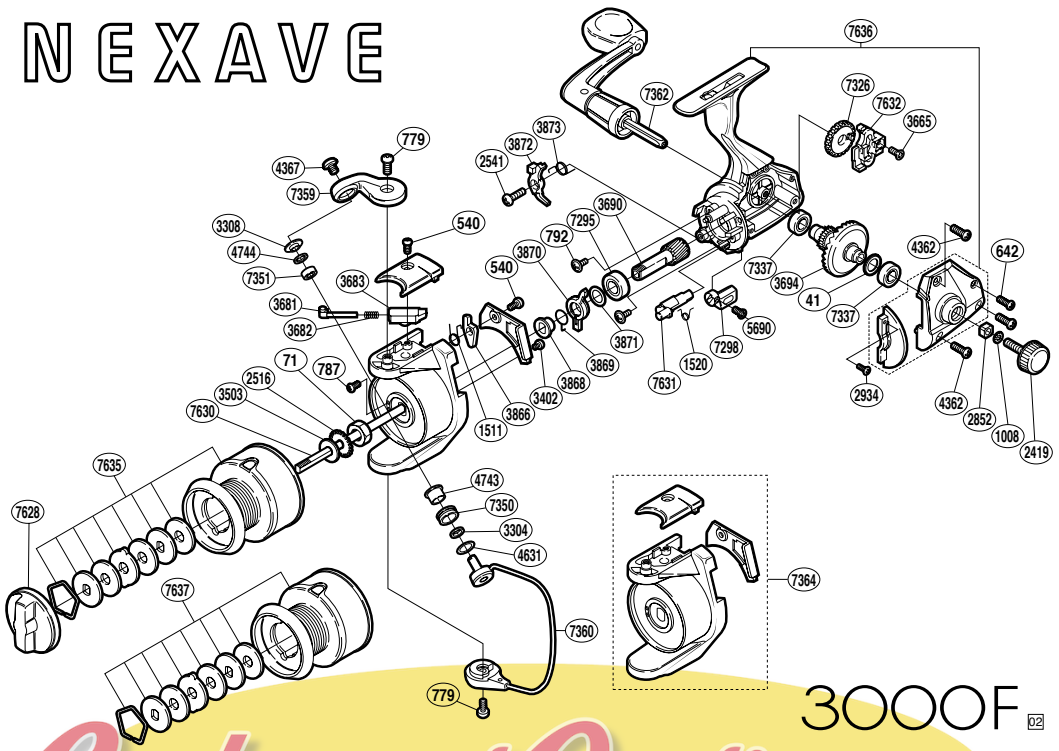

NEXAVE

3000F ⁰²

RoulementCasting.com

'02 NEX 3000F

RD No.	PARTS NAMES	RD No.	PARTS NAMES	RD No.	PARTS NAMES
0041	Drive Gear Washer	3665	Slider Retainer Screw	7295	Ball Bearing
0071	Rotor Nut	3681	Bail Spring Guide (A)	7298	Anti-Reverse Lever
0540	Multi-Purpose Screw	3682	Bail Spring	7326	Oscillating Gear
0642	Side Cover Screw (small)	3683	Bail Spring Guide (B)	7337	Ball Bearing
0779	Multi-Purpose Screw	3690	Pinion Gear	7350	Line Roller
0787	Nut Lock Screw	3694	Drive Gear	7351	Line Roller Bearing
0792	Bearing Retainer Screw	3866	Bail Trip Lever	7359	Bail Arm
1008	Handle Lock Washer	3868	Lock Out Spring Holder	7360	Bail Assembly
1511	Lever Spring	3869	Anti-Reverse Lock Out Spring	7362	Handle Assembly
1520	Anti-Reverse Cam Spring	3870	Anti-Reverse Lock Out	7364	Rotor Assembly
2419	Handle Screw Cap	3871	Bushing Washer	7628	Drag Knob Assembly
2516	Spool Support	3872	Anti-Reverse Pawl	7630	Main Shaft
2541	Anti-Reverse Pawl Screw	3873	Anti-Reverse Pawl Spring	7631	Anti-Reverse Cam
2852	Handle Screw Lock	4362	Side Cover Screw (large)	7632	Oscillating Slider
2934	Flange Screw	4367	Line Roller Screw	7635	Spool Assembly
3304	Bearing Spacer	4631	Spacer	7636	Body Assembly
3308	Line Roller Washer	4743	Line Roller Bushing		
3402	Cover Screw	4744	Roller Bearing Seal		
3503	Spool Washer	5690	Anti-Reverse Lever Screw	7637	Spare Spool Assembly