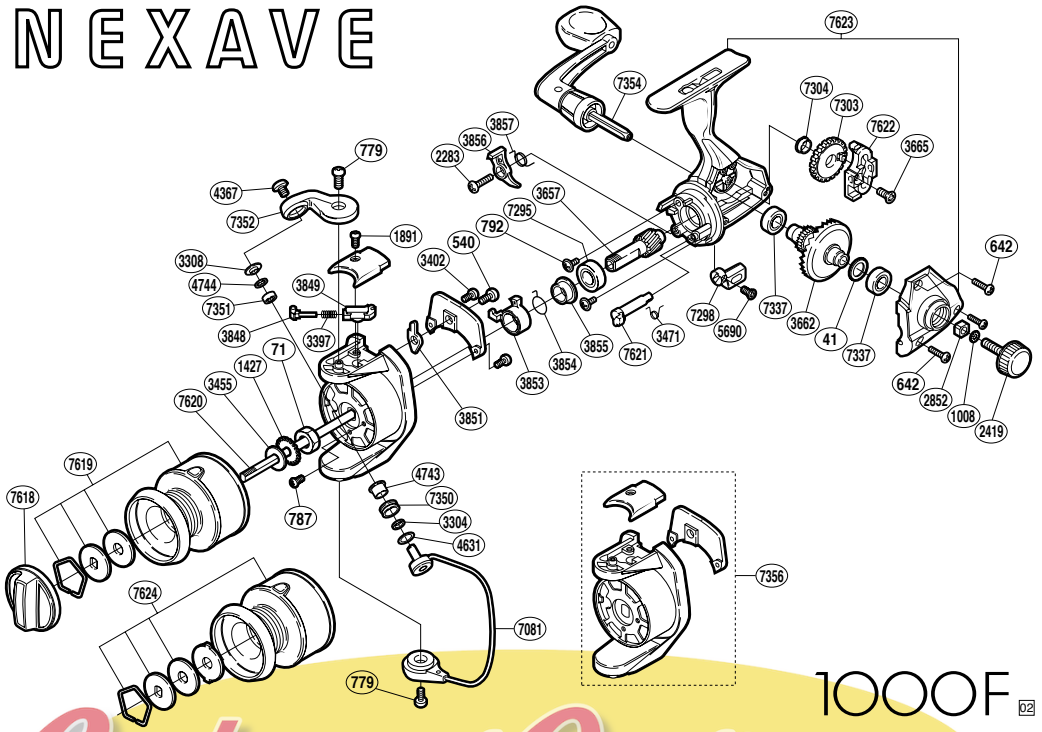

# NEXAVE

*RoulementCasting.com*

RD No.	PARTS NAMES	RD No.	PARTS NAMES	RD No.	PARTS NAMES
0041	Drive Gear Washer	3471	Anti-Reverse Cam Spring	7295	Ball Bearing
0071	Rotor Nut	3657	Pinion Gear	7298	Anti-Reverse Lever
0540	Bail Trip Lever Screw	3662	Drive Gear	7303	Oscillating Gear
0642	Side Cover Screw	3665	Slider Retainer Screw	7304	Oscillating Gear Bushing
0779	Multi-Purpose Screw	3848	Bail Spring Guide (A)	7337	Ball Bearing
0787	Nut Lock Screw	3849	Bail Spring Guide (B)	7350	Line Roller
0792	Bearing Retainer Screw	3851	Bail Trip Lever	7351	Line Roller Bearing
1008	Handle Lock Washer	3853	Anti-Reverse Lock Out	7352	Bail Arm
1427	Spool Support	3854	Anti-Reverse Lock Out Spring	7354	Handle Assembly
1891	Bail Spring Cover Screw	3855	Lock Out Spring Holder	7356	Rotor Assembly
2283	Anti-Reverse Pawl Screw	3856	Anti-Reverse Pawl	7618	Drag Knob Assembly
2419	Handle Screw Cap	3857	Anti-Reverse Pawl Spring	7619	Spool Assembly
2852	Handle Screw Lock	4367	Line Roller Screw	7620	Main Shaft
3304	Bearing Spacer	4631	Spacer	7621	Anti-Reverse Cam
3308	Line Roller Washer	4743	Line Roller Bushing	7622	Oscillating Slider
3397	Bail Spring	4744	Roller Bearing Seal	7623	Body Assembly
3402	Cover Screw	5690	Anti-Reverse Lever Screw		
3455	Spool Washer	7081	Bail Assembly	7624	Spare Spool Assembly