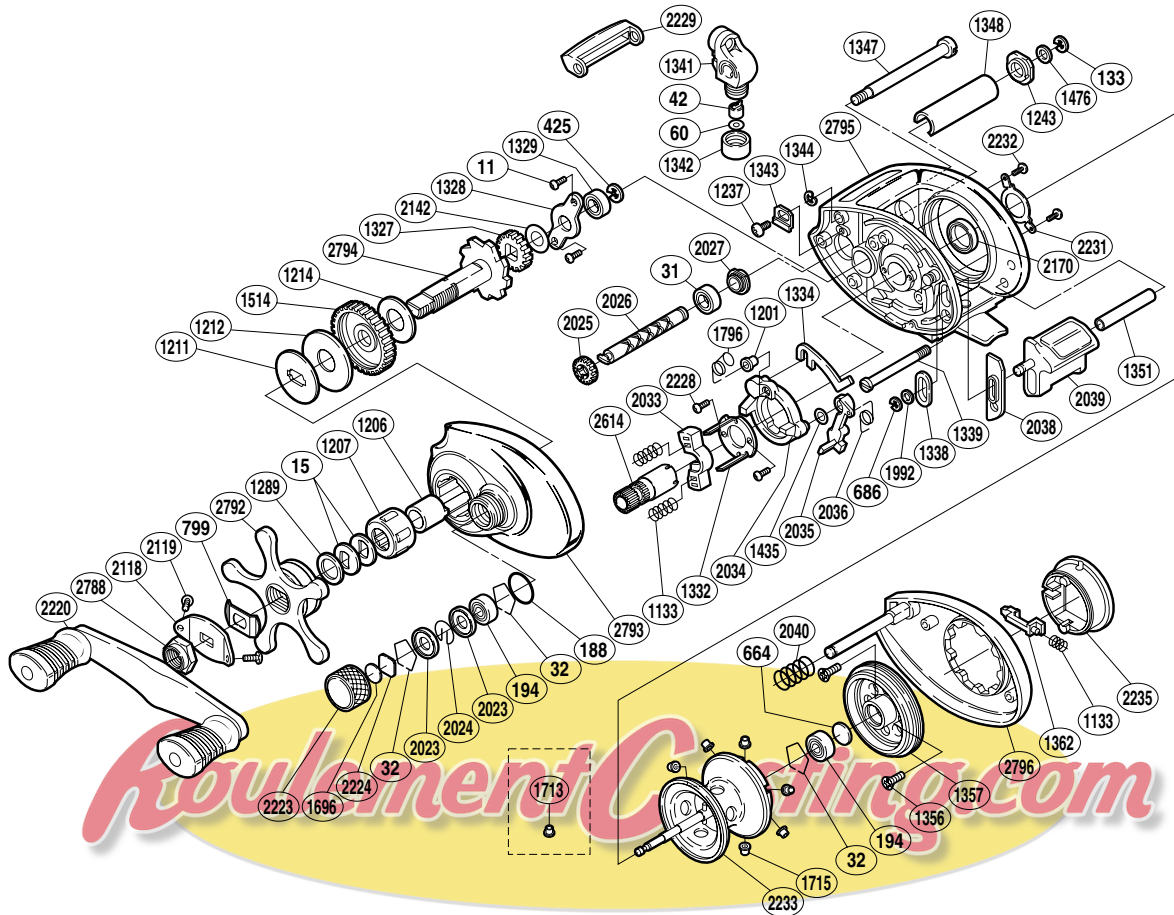

SHIMANO®

CHRONARCH

CH-101SF

Part No.	Description	Part No.	Description	Part No.	Description
BNT0011	Drive Shaft Retainer Screw	BNT1334	Clutch Plate	BNT2035	Clutch Pawl
BNT0015	Drag Spring Washer	BNT1338	Clutch Bar Guide (A)	BNT2036	Clutch Pawl Spring
BNT0031	Ball Bearing	BNT1339	Clutch Bar Bolt	BNT2038	Clutch Bar Guide (B)
BNT0032	Bearing Retainer	BNT1341	Line Guide	BNT2039	Quick-Fire II Clutch Bar
BNT0042	Line Guide Pawl	BNT1342	Pawl Cap	BNT2040	Right Side Plate Spring
BNT0060	Spacer (optional)	BNT1343	Worm Bearing (A) Retainer	BNT2118	Handle Nut Plate
BNT0133	Worm Shaft Retainer	BNT1344	"C" Lock	BNT2119	Nut Plate Screw
BNT0188	"O" Ring	BNT1347	Level Wind Guide	BNT2142	Idle Gear (A) Spacer
BNT0194	Ball Bearing	BNT1348	Level Wind Guard	BNT2170	Ball Bearing
BNT0425	"E" Lock	BNT1351	Clutch Bar Support	BNT2220	Handle Assembly
BNT0664	Spacer (B)	BNT1356	Brake Case Retainer Screw	BNT2223	Cast Control Cap
BNT0686	"E" Lock	BNT1357	Brake Case	BNT2224	Spool Tension Spacer (A)
BNT0799	Friction Washer	BNT1362	Turnkey Pawl	BNT2228	Clutch Cam Screw
BNT1133	Yoke / Turnkey Pawl Spring	BNT1435	Clutch Pawl Spacer	BNT2229	Level Wind Protector
BNT1201	Retractor Spring Collar	BNT1476	Worm Shaft Spacer	BNT2231	Bearing Retainer
BNT1206	Roller Clutch Inner Tube	BNT1514	Drive Gear	BNT2232	Bearing Retainer Screw
BNT1207	Roller Clutch Bearing	BNT1696	Cast Control Spacer (B)	BNT2233	Spool Assembly
BNT1211	Key Washer	BNT1715	Brake Collar (red)	BNT2235	Turnkey Dial
BNT1212	Drag Washer (C)	BNT1796	Retractor Spring	BNT2614	Pinion Gear
BNT1214	Drag Washer (A)	BNT1992	Spacer (B)	BNT2788	Handle Nut
BNT1237	Worm Bearing (A) Retainer Screw	BNT2023	Spool Shaft Clip Holder	BNT2792	Star Drag
BNT1243	Worm Bushing (B)	BNT2024	Spool Shaft Clip	BNT2793	Left Side Plate
BNT1289	Star Drag Spacer	BNT2025	Idle Gear (C)	BNT2794	Drive Shaft
BNT1327	Idle Gear	BNT2026	Worm Shaft	BNT2795	One-Piece Frame
BNT1328	Drive Shaft Retainer	BNT2027	Worm Bushing (A)	BNT2796	Right Side Plate
BNT1329	Ball Bearing	BNT2033	Yoke		
BNT1332	Clutch Cam Retainer	BNT2034	Clutch Cam	BNT1713	Brake Collar (green)