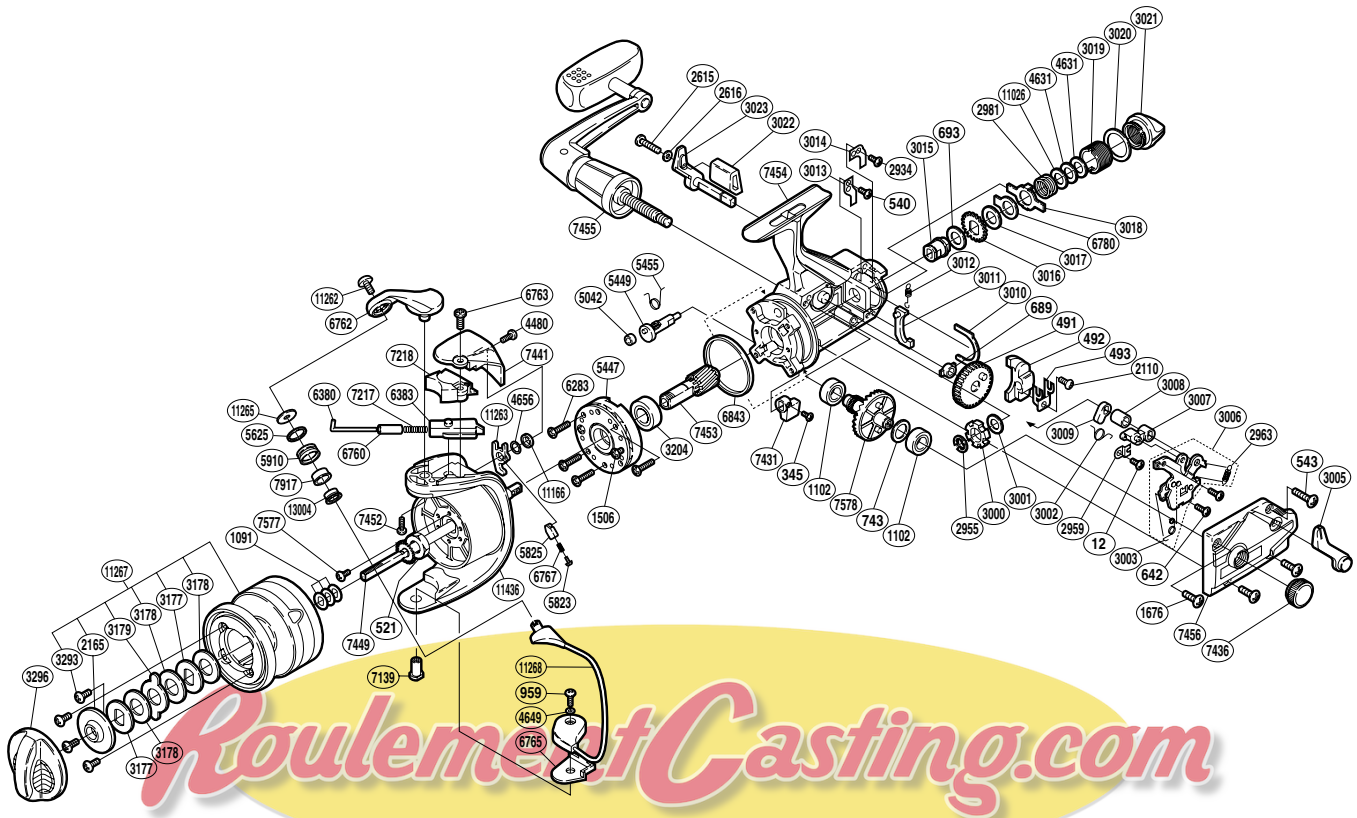

SHIMANO

BAITRUNNER

BTR-4500B

(1SD994501U)

Part No.	Description	Part No.	Description	Part No.	Description
RD 0012	Shaft Retainer Screw	RD 3008	Clutch Cam Spacer	RD 6283	Roller Clutch Screw
RD 0345	Anti-Reverse Lever Screw	RD 3009	Clutch Cam	RD 6380	Bail Spring Guide (A)
RD 0491	Oscillating Gear	RD 3010	Dial Retainer	RD 6383	Bail Spring Guide (B)
RD 0492	Oscillating Slider	RD 3011	BaitRunner Pawl	RD 6760	Bail Spring Guide (A) Collar
RD 0493	Oscillating Slider Retainer	RD 3012	BaitRunner Pawl Spring	RD 6762	Bail Arm
RD 0521	Rotor Nut	RD 3014	Dial Click	RD 6763	Bail Spring Cover Screw (A)
RD 0540	Pawl Guide Screw	RD 3013	BaitRunner Pawl Guide	RD 6765	Bail Hold Support Spacer
RD 0543	Side Cover Screw (B)	RD 3015	Free Spool Tension Shaft	RD 6767	Bail Trip Lever Spring
RD 0642	Clutch Plate Screw	RD 3016	Click Gear	RD 6780	Single Eared Washer
RD 0689	Oscillating Gear Bushing	RD 3017	Free Spool Tension Washer (B)	RD 6843	Friction Ring
RD 0693	Free Spool Tension Washer (A)	RD 3018	Eared Washer "Bfs"	RD 7139	Bail Hold Support Shaft
RD 0743	Drive Gear Washer	RD 3019	Free Spool Tension Screw	RD 7217	Bail Spring
RD 0959	Bail Hold Support Screw	RD 3020	Dial Spacer	RD 7218	Bail Spring Cover
RD 1091	Spool Washer	RD 3021	BaitRunner Tension Dial	RD 7431	Anti-Reverse Lever
RD 1102	Ball Bearing	RD 3022	BaitRunner Lever Bridge	RD 7436	Handle Screw Cap
RD 1506	Clutch Cover Screw	RD 3023	BaitRunner Lever Arm (R)	RD 7441	Bail Spring Cover Guard
RD 1676	Side Cover Screw (A)	RD 3177	Key Washer	RD 7449	Main Shaft
RD 2110	Slider Retainer Screw	RD 3178	Drag Washer	RD 7452	Bail Arm Screw
RD 2165	Seal Plate	RD 3179	Eared Washer	RD 7453	Pinion Gear
RD 2615	BaitRunner Lever Screw	RD 3204	Ball Bearing	RD 7454	Body Assembly
RD 2616	Lock Washer	RD 3293	Seal Plate Screw	RD 7455	Handle Assembly
RD 2934	Dial Click Screw	RD 3296	Drag Knob	RD 7456	Side Cover
RD 2955	"C" Lock	RD 4480	Bail Spring Cover Screw (B)	RD 7577	Nut Lock Screw
RD 2959	Lever Shaft Retainer	RD 4631	Spacer	RD 7578	Drive Gear
RD 2963	BaitRunner Click Spring	RD 4649	Spacer	RD 7917	Line Roller Bushing
RD 2981	Free Spool Tension Spring	RD 4656	Bail Trip Lever Washer	RD13004	Line Roller Collar
RD 2999	Drive Gear Spacer	RD 5042	Anti-Reverse Cam Ring	RD11166	Spacer
RD 3000	BaitRunner Ratchet	RD 5447	Roller Clutch Assembly	RD11262	Line Roller Screw
RD 3001	Ratchet Spacer	RD 5449	Anti-Reverse Cam	RD11263	Bail Trip Lever
RD 3002	Clutch Spring	RD 5455	Anti-Reverse Cam Spring	RD11265	Line Roller Washer
RD 3003	Clutch Pawl Spring	RD 5625	Line Roller Spacer	RD11267	Spool Assembly
RD 3005	BaitRunner Lever Arm (L)	RD 5823	Lever Spring Guide (A)	RD11268	Bail Assembly
RD 3006	Clutch Plate Assembly	RD 5825	Lever Spring Guide (B)	RD11436	Rotor
RD 3007	Clutch Arm	RD 5910	Line Roller		