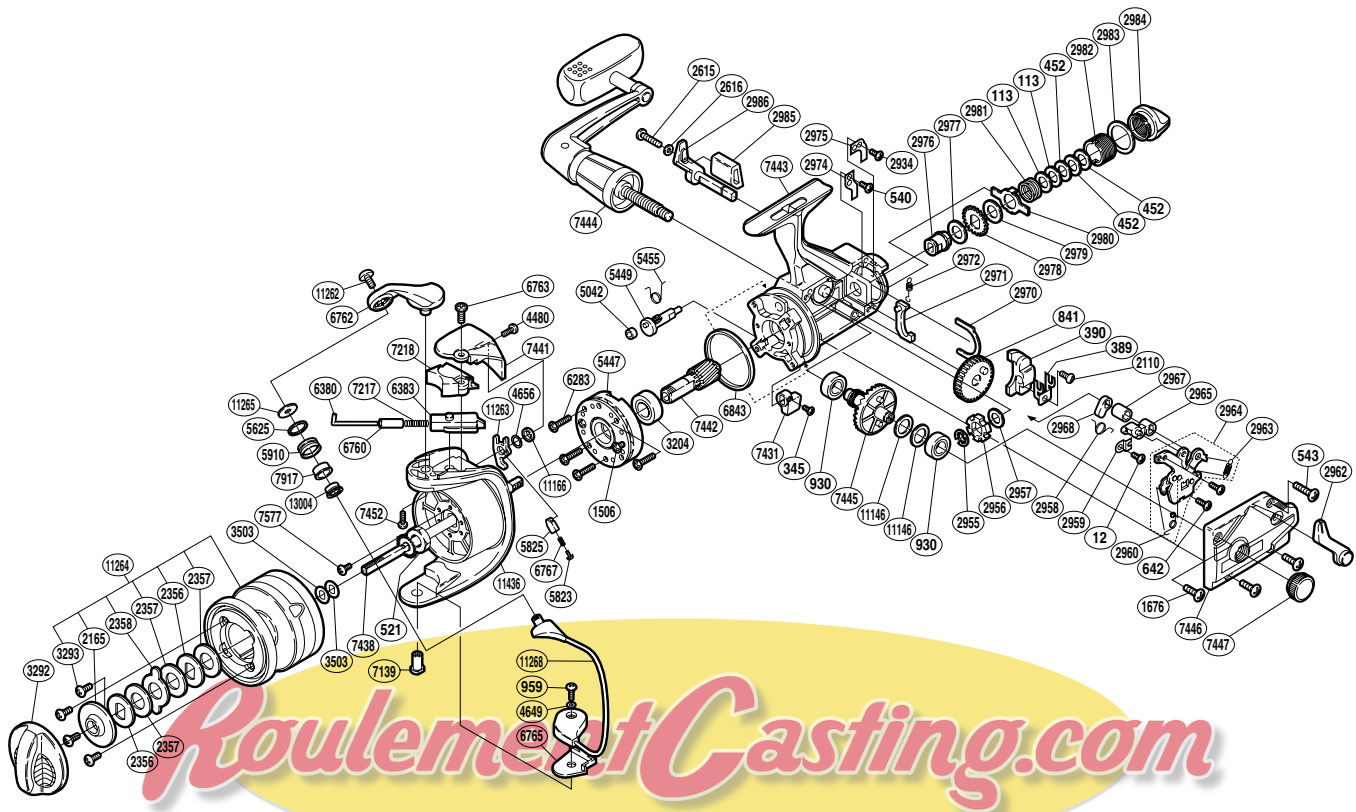

SHIMANO

BAITRUNNER

BTR-3500B

(1SD993501U)

Part No.	Description	Part No.	Description	Part No.	Description
RD 0012	Shaft Retainer Screw	RD 2967	Clutch Cam Spacer	RD 6283	Roller Clutch Screw
RD 0113	Tension Spring Washer "B"	RD 2968	Clutch Cam	RD 6380	Bail Spring Guide (A)
RD 0345	Anti-Reverse Lever Screw	RD 2970	Dial Retainer	RD 6383	Bail Spring Guide (B)
RD 0389	Oscillating Slider Retainer	RD 2971	BaitRunner Pawl	RD 6760	Bail Spring Guide (A) Collar
RD 0390	Oscillating Slider	RD 2972	BaitRunner Pawl Spring	RD 6762	Bail Arm
RD 0452	Tension Spring Washer "A"	RD 2974	BaitRunner Pawl Guide	RD 6763	Bail Spring Cover Screw (A)
RD 0521	Rotor Nut	RD 2975	Dial Click	RD 6765	Bail Hold Support Spacer
RD 0540	Pawl Guide Screw	RD 2976	Free Spool Tension Shaft	RD 6767	Bail Trip Lever Spring
RD 0543	Side Cover Screw (B)	RD 2977	Free Spool Tension Washer (A)	RD 6843	Friction Ring
RD 0642	Clutch Plate Screw	RD 2978	Click Gear	RD 7139	Bail Hold Support Shaft
RD 0841	Oscillating Gear	RD 2979	Free Spool Tension Washer (B)	RD 7217	Bail Spring
RD 0930	Ball Bearing	RD 2980	Eared Washer "Bfs"	RD 7218	Bail Spring Cover
RD 0959	Bail Hold Support Screw	RD 2981	Free Spool Tension Spring	RD 7431	Anti-Reverse Lever
RD 1506	Clutch Cover Screw	RD 2982	Free Spool Tension Screw	RD 7438	Main Shaft
RD 1676	Side Cover Screw (A)	RD 2983	Dial Spacer	RD 7441	Bail Spring Cover Guard
RD 2110	Slider Retainer Screw	RD 2984	BaitRunner Tension Dial	RD 7442	Pinion Gear
RD 2165	Seal Plate	RD 2985	BaitRunner Lever Bridge	RD 7443	Body Assembly
RD 2356	Key Washer	RD 2986	BaitRunner Lever Arm (R)	RD 7444	Handle Assembly
RD 2357	Drag Washer	RD 3204	Ball Bearing	RD 7445	Drive Gear
RD 2358	Eared Washer	RD 3292	Drag Knob	RD 7446	Side Cover
RD 2615	BaitRunner Lever Screw	RD 3293	Seal Plate Screw	RD 7447	Handle Screw Cap
RD 2616	Lock Washer	RD 3503	Spool Washer	RD 7452	Bail Arm Screw
RD 2934	Dial Click Screw	RD 4480	Bail Spring Cover Screw (B)	RD 7577	Nut Lock Screw
RD 2955	"C" Lock	RD 4649	Spacer	RD 7917	Line Roller Bushing
RD 2956	BaitRunner Ratchet	RD 4656	Bail Trip Lever Washer	RD13004	Line Roller Collar
RD 2957	Ratchet Spacer	RD 5042	Anti-Reverse Cam Ring	RD11146	Drive Gear Washer
RD 2958	Clutch Spring	RD 5447	Roller Clutch Assembly	RD11166	Spacer
RD 2959	Lever Shaft Retainer	RD 5449	Anti-Reverse Cam	RD11262	Line Roller Screw
RD 2960	Clutch Pawl Spring	RD 5455	Anti-Reverse Cam Spring	RD11263	Bail Trip Lever
RD 2962	BaitRunner Lever Arm (L)	RD 5625	Line Roller Spacer	RD11264	Spool Assembly
RD 2963	BaitRunner Clutch Spring	RD 5823	Lever Spring Guide (A)	RD11265	Line Roller Washer
RD 2964	Clutch Plate Assembly	RD 5825	Lever Spring Guide (B)	RD11268	Bail Assembly
RD 2965	Clutch Arm	RD 5910	Line Roller	RD11436	Rotor