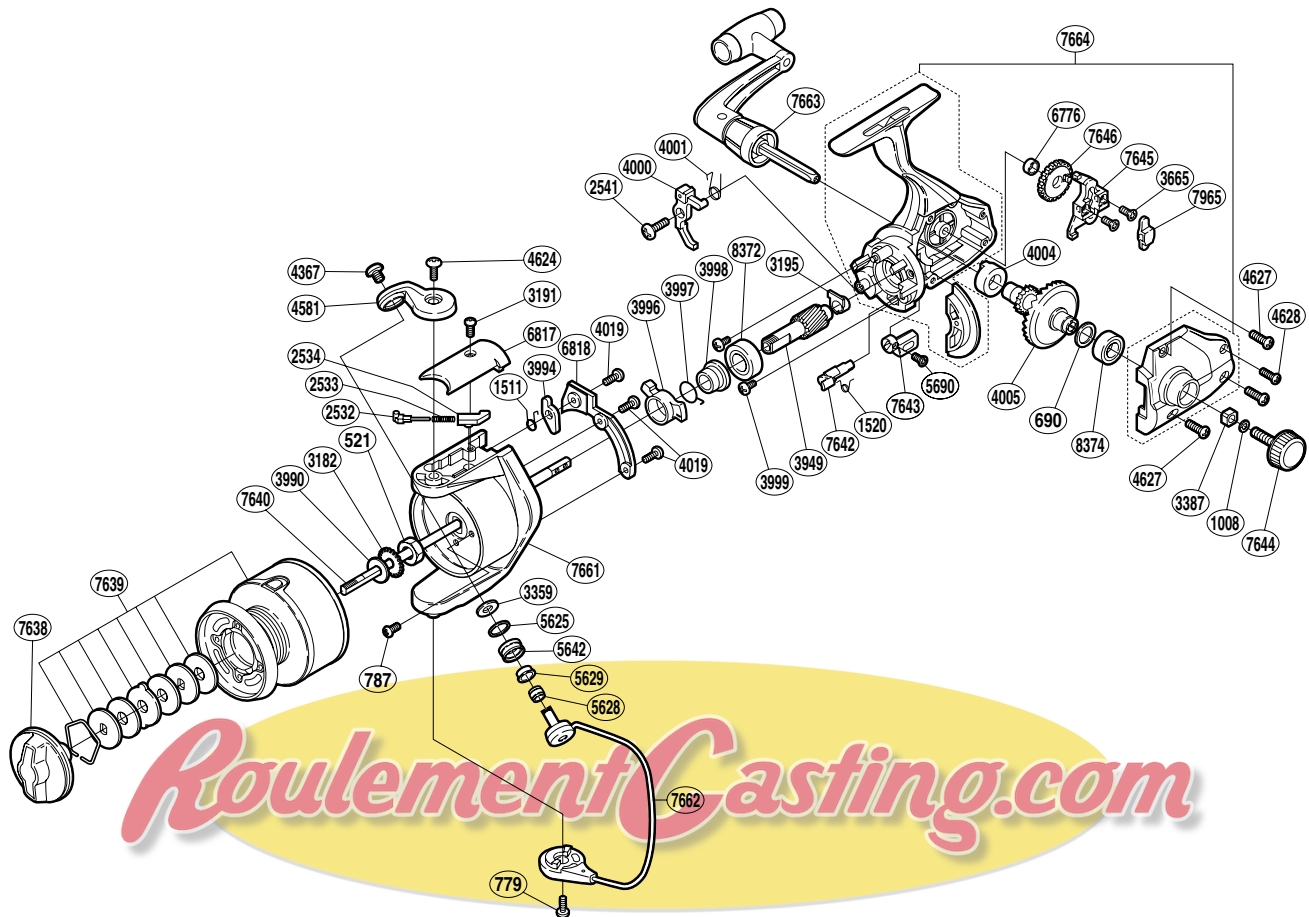

### ALV-6000F

| Part No. | Description             | Part No. | Description                  | Part No. | Description              |
|----------|-------------------------|----------|------------------------------|----------|--------------------------|
| RD 0521  | Rotor Nut               | RD 3994  | Bail Trip Lever              | RD 5690  | Anti-Reverse Lever Screw |
| RD 0690  | Drive Gear Washer       | RD 3996  | Anti-Reverse Lock Out        | RD 6776  | Oscillating Gear Bushing |
| RD 0779  | Bail Hold Support Screw | RD 3997  | Anti-Reverse Lock Out Spring | RD 6817  | Bail Spring Cover        |
| RD 0787  | Nut Lock Screw          | RD 3998  | Lock Out Spring Holder       | RD 6818  | Counterbalance Cover     |
| RD 1008  | Handle Lock Washer      | RD 3999  | Bearing Retainer Screw       | RD 7638  | Drag Knob Assembly       |
| RD 1511  | Lever Spring            | RD 4000  | Anti-Reverse Pawl            | RD 7639  | Spool Assembly           |
| RD 1520  | Anti-Reverse Cam Spring | RD 4001  | Anti-Reverse Pawl Spring     | RD 7640  | Main Shaft               |
| RD 2532  | Bail Spring Guide (A)   | RD 4004  | Drive Gear Bushing           | RD 7642  | Anti-Reverse Cam         |
| RD 2533  | Bail Spring             | RD 4005  | Drive Gear                   | RD 7643  | Anti-Reverse Lever       |
| RD 2534  | Bail Spring Guide (B)   | RD 4019  | Counterbalance Cover Screw   | RD 7644  | Handle Screw Cap         |
| RD 2541  | Anti-Reverse Pawl Screw | RD 4367  | Line Roller Screw            | RD 7645  | Oscillating Slider       |
| RD 3182  | Spool Support           | RD 4581  | Bail Arm                     | RD 7646  | Oscillating Gear         |
| RD 3191  | Bail Spring Cover Screw | RD 4624  | Bail Arm Screw               | RD 7661  | Rotor                    |
| RD 3195  | Bushing                 | RD 4627  | Side Cover Screw (large)     | RD 7662  | Bail Assembly            |
| RD 3359  | Line Roller Washer      | RD 4628  | Side Cover Screw (small)     | RD 7663  | Handle Assembly          |
| RD 3387  | Handle Screw Lock       | RD 5625  | Line Roller Spacer           | RD 7664  | Body Assembly            |
| RD 3665  | Slider Retainer Screw   | RD 5628  | Line Roller Collar           | RD 7965  | Oscillating Slider Inner |
| RD 3949  | Pinion Gear             | RD 5629  | Line Roller Bushing          | RD 8372  | Ball Bearing             |
| RD 3990  | Spool Washer            | RD 5642  | Line Roller                  | RD 8374  | Ball Bearing             |