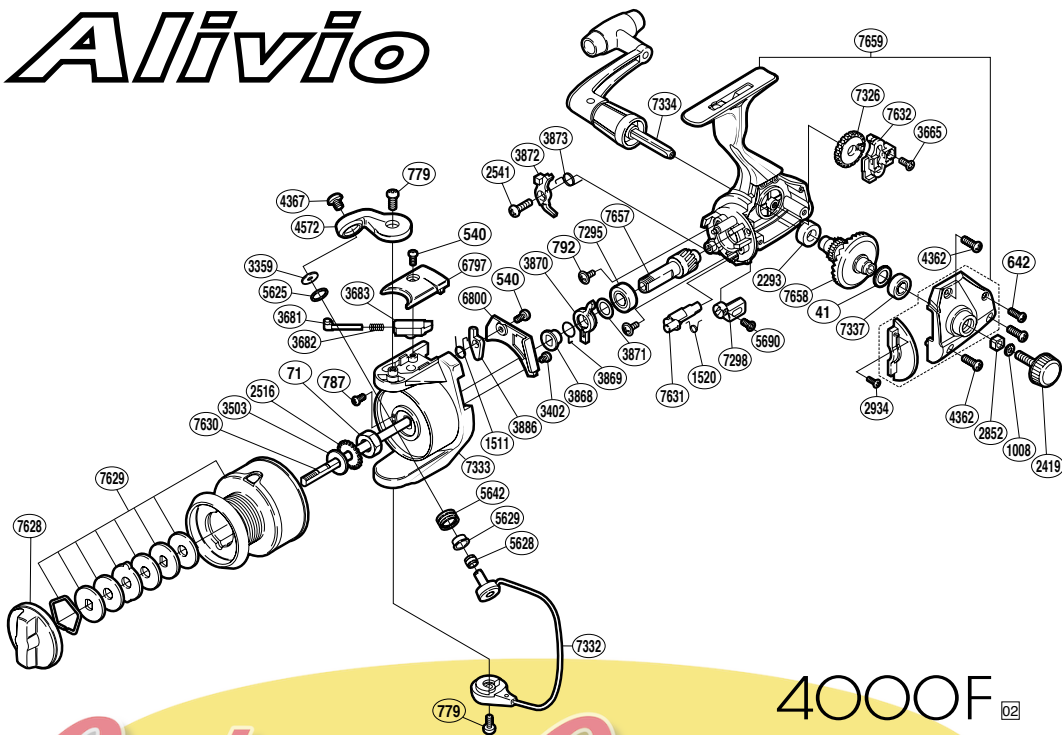

Alivio

4000F 02

RoulementCasting.com

RD No.	PARTS NAMES	RD No.	PARTS NAMES	RD No.	PARTS NAMES
0041	Drive Gear Washer	3665	Slider Retainer Screw	6797	Bail Spring Cover
0071	Rotor Nut	3681	Bail Spring Guide (A)	6800	Counterbalance Cover
0540	Multi-Purpose Screw	3682	Bail Spring	7332	Bail Assembly
0642	Side Cover Screw (small)	3683	Bail Spring Guide (B)	7295	Ball Bearing
0779	Multi-Purpose Screw	3868	Lock Out Spring Holder	7298	Anti-Reverse Lever
0787	Nut Lock Screw	3869	Anti-Reverse Lock Out Spring	7326	Oscillating Gear
0792	Bearing Retainer Screw	3870	Anti-Reverse Lock Out	7333	Rotor
1008	Handle Lock Washer	3871	Bushing Washer	7334	Handle Assembly
1511	Lever Spring	3872	Anti-Reverse Pawl	7337	Ball Bearing
1520	Anti-Reverse Cam Spring	3873	Anti-Reverse Pawl Spring	7628	Drag Knob Assembly
2293	Drive Gear Bushing	3886	Bail Trip Lever	7629	Spool Assembly
2419	Handle Screw Cap	4362	Side Cover Screw (large)	7630	Main Shaft
2516	Spool Support	4367	Line Roller Screw	7631	Anti-Reverse Cam
2541	Anti-Reverse Pawl Screw	4572	Bail Arm	7632	Oscillating Slider
2852	Handle Screw Lock	5625	Line Roller Spacer	7657	Pinion Gear
2934	Flange Screw	5628	Line Roller Collar	7658	Drive Gear
3359	Line Roller Washer	5629	Line Roller Bushing	7659	Body Assembly
3402	Cover Screw	5642	Line Roller		
3503	Spool Washer	5690	Anti-Reverse Lever Screw		