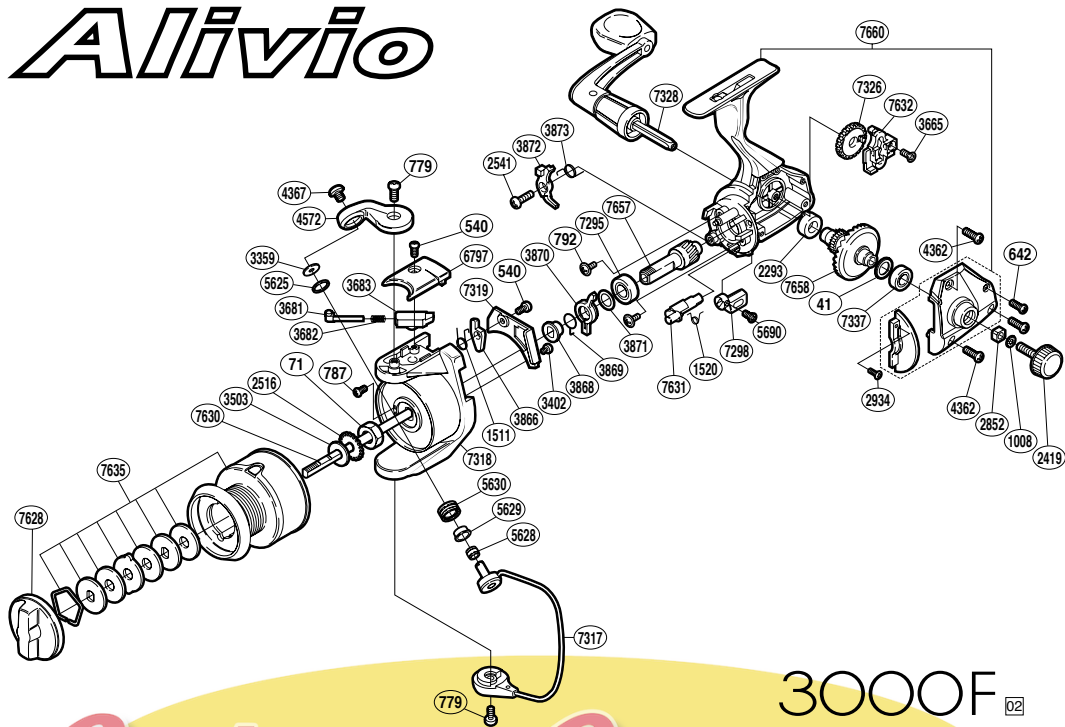

Alivio

3000F 

RoulementCasting.com

RD No.	PARTS NAMES	RD No.	PARTS NAMES	RD No.	PARTS NAMES
0041	Drive Gear Washer	3665	Slider Retainer Screw	6797	Bail Spring Cover
0071	Rotor Nut	3681	Bail Spring Guide (A)	7295	Ball Bearing
0540	Multi-Purpose Screw	3682	Bail Spring	7298	Anti-Reverse Lever
0642	Side Cover Screw (small)	3683	Bail Spring Guide (B)	7317	Bail Assembly
0779	Multi-Purpose Screw	3866	Bail Trip Lever	7318	Rotor
0787	Nut Lock Screw	3868	Lock Out Spring Holder	7319	Counterbalance Cover
0792	Bearing Retainer Screw	3869	Anti-Reverse Lock Out Spring	7326	Oscillating Gear
1008	Handle Lock Washer	3870	Anti-Reverse Lock Out	7328	Handle Assembly
1511	Lever Spring	3871	Bushing Washer	7337	Ball Bearing
1520	Anti-Reverse Cam Spring	3872	Anti-Reverse Pawl	7628	Drag Knob Assembly
2293	Drive Gear Bushing	3873	Anti-Reverse Pawl Spring	7630	Main Shaft
2419	Handle Screw Cap	4362	Side Cover Screw (large)	7631	Anti-Reverse Cam
2516	Spool Support	4367	Line Roller Screw	7632	Oscillating Slider
2541	Anti-Reverse Pawl Screw	4572	Bail Arm	7657	Pinion Gear
2852	Handle Screw Lock	5625	Line Roller Spacer	7658	Drive Gear
2934	Flange Screw	5628	Line Roller Collar	7660	Body Assembly
3359	Line Roller Washer	5629	Line Roller Bushing		
3402	Cover Screw	5630	Line Roller		
3503	Spool Washer	5690	Anti-Reverse Lever Screw		