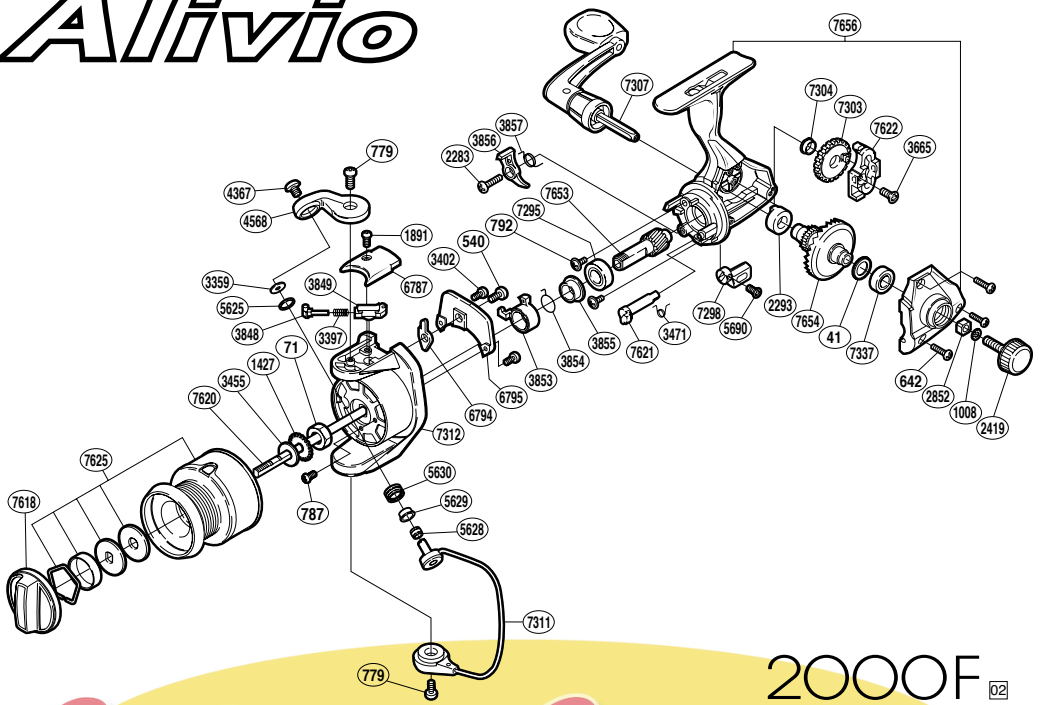

Alivio

2000F 

RoulementCasting.com

RD No.	PARTS NAMES	RD No.	PARTS NAMES	RD No.	PARTS NAMES
0041	Drive Gear Washer	3471	Anti-Reverse Cam Spring	6795	Counterbalance Cover
0071	Rotor Nut	3665	Slider Retainer Screw	7295	Ball Bearing
0540	Bail Trip Lever Screw	3848	Bail Spring Guide (A)	7298	Anti-Reverse Lever
0642	Side Cover Screw	3849	Bail Spring Guide (B)	7303	Oscillating Gear
0779	Multi-Purpose Screw	3853	Anti-Reverse Lock Out	7304	Oscillating Gear Bushing
0787	Nut Lock Screw	3854	Anti-Reverse Lock Out Spring	7307	Handle Assembly
0792	Bearing Retainer Screw	3855	Lock Out Spring Holder	7311	Bail Assembly
1008	Handle Lock Washer	3856	Anti-Reverse Pawl	7312	Rotor
1427	Spool Support	3857	Anti-Reverse Pawl Spring	7337	Ball Bearing
1891	Bail Spring Cover Screw	4367	Line Roller Screw	7618	Drag Knob Assembly
2283	Anti-Reverse Pawl Screw	4568	Bail Arm	7620	Main Shaft
2293	Drive Gear Bushing	5625	Line Roller Spacer	7621	Anti-Reverse Cam
2419	Handle Screw Cap	5628	Line Roller Collar	7622	Oscillating Slider
2852	Handle Screw Lock	5629	Line Roller Bushing	7625	Spool Assembly
3359	Line Roller Washer	5630	Line Roller	7653	Pinion Gear
3397	Bail Spring	5690	Anti-Reverse Lever Screw	7654	Drive Gear
3402	Cover Screw	6787	Bail Spring Cover	7656	Body Assembly
3455	Spool Washer	6794	Bail Trip Lever		