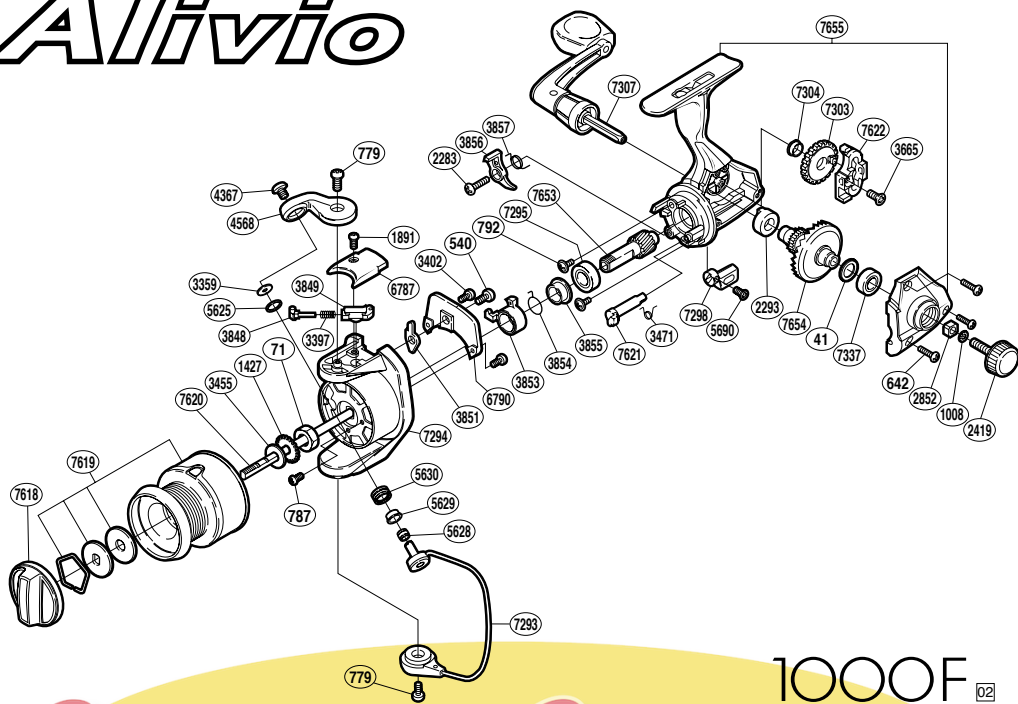

Alivio

1000F 02

RoulementCasting.com

RD No.	PARTS NAMES	RD No.	PARTS NAMES	RD No.	PARTS NAMES
0041	Drive Gear Washer	3471	Anti-Reverse Cam Spring	6790	Counterbalance Cover
0071	Rotor Nut	3665	Slider Retainer Screw	7293	Bail Assembly
0540	Bail Trip Lever Screw	3848	Bail Spring Guide (A)	7294	Rotor
0642	Side Cover Screw	3849	Bail Spring Guide (B)	7295	Ball Bearing
0779	Multi-Purpose Screw	3851	Bail Trip Lever	7298	Anti-Reverse Lever
0787	Nut Lock Screw	3853	Anti-Reverse Lock Out	7303	Oscillating Gear
0792	Bearing Retainer Screw	3854	Anti-Reverse Lock Out Spring	7304	Oscillating Gear Bushing
1008	Handle Lock Washer	3855	Lock Out Spring Holder	7307	Handle Assembly
1427	Spool Support	3856	Anti-Reverse Pawl	7337	Ball Bearing
1891	Bail Spring Cover Screw	3857	Anti-Reverse Pawl Spring	7618	Drag Knob Assembly
2283	Anti-Reverse Pawl Screw	4367	Line Roller Screw	7619	Spool Assembly
2293	Drive Gear Bushing	4568	Bail Arm	7620	Main Shaft
2419	Handle Screw Cap	5625	Line Roller Spacer	7621	Anti-Reverse Cam
2852	Handle Screw Lock	5628	Line Roller Collar	7622	Oscillating Slider
3359	Line Roller Washer	5629	Line Roller Bushing	7653	Pinion Gear
3397	Bail Spring	5630	Line Roller	7654	Drive Gear
3402	Cover Screw	5690	Anti-Reverse Lever Screw	7655	Body Assembly
3455	Spool Washer	6787	Bail Spring Cover		