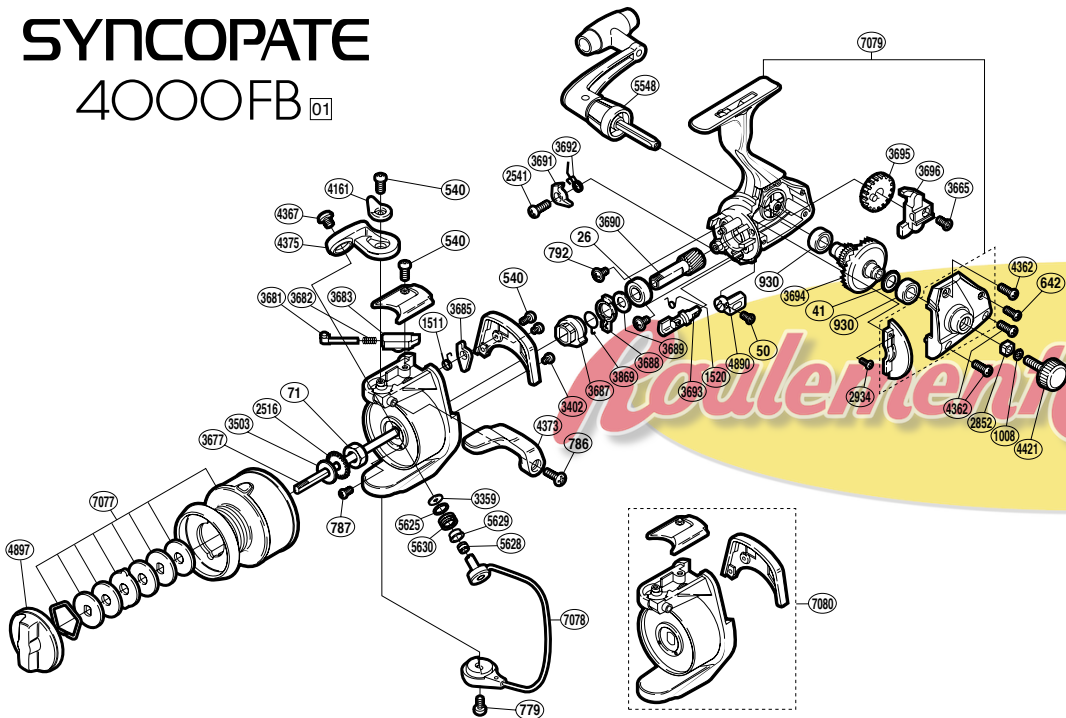

SYNCOPE

4000FB 01

RD No.	PARTS NAMES	RD No.	PARTS NAMES	RD No.	PARTS NAMES
0026	Ball Bearing	3402	Cover Screw	4161	Trigger Cam
0041	Drive Gear Washer	3503	Spool Washer	4362	Side Cover Screw (large)
0050	Anti-Reverse Lever Screw	3665	Slider Retainer Screw	4367	Line Roller Screw
0071	Rotor Nut	3677	Main Shaft	4373	Quick-Fire II Trigger
0540	Multi-Purpose Screw	3681	Bail Spring Guide (A)	4375	Bail Arm
0642	Side Cover Screw (small)	3682	Bail Spring	4421	Handle Screw Cap
0779	Bail Hold Support Screw	3683	Bail Spring Guide (B)	4890	Anti-Reverse Lever
0786	Trigger Screw	3685	Bail Trip Lever	4897	Drag Knob
0787	Nut Lock Screw	3687	Anti-Reverse Ratchet	5548	Handle Assembly
0792	Bearing Retainer Screw	3688	Anti-Reverse Lock Out	5625	Line Roller Spacer
0930	Ball Bearing	3689	Bushing Washer	5628	Line Roller Collar
1008	Handle Lock Washer	3690	Pinion Gear	5629	Line Roller Bushing
1511	Lever Spring	3691	Anti-Reverse Pawl	5630	Line Roller
1520	Anti-Reverse Cam Spring	3692	Anti-Reverse Pawl Spring	7077	Spool Assembly
2516	Spool Support	3693	Anti-Reverse Cam	7078	Bail Assembly
2541	Anti-Reverse Pawl Screw	3694	Drive Gear	7079	Body Assembly
2852	Handle Screw Lock	3695	Oscillating Gear	7080	Rotor Assembly
2934	Flange Screw	3696	Oscillating Slider		
3359	Line Roller Washer	3869	Anti-Reverse Lock Out Spring		