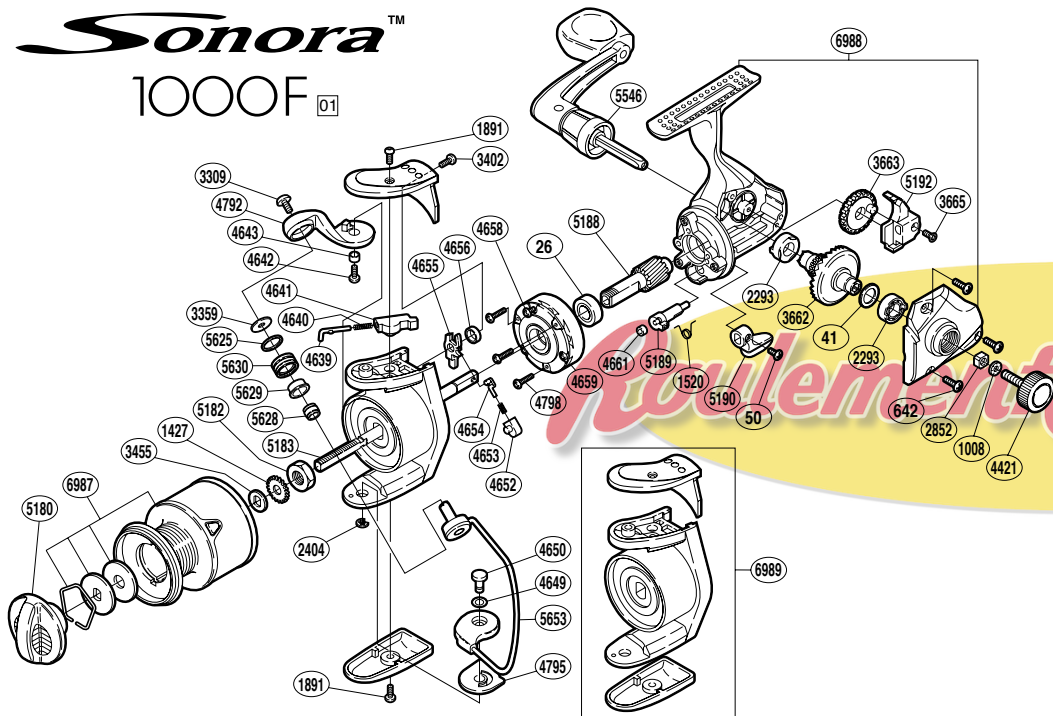

Sonora™

1000F 01

RD No.	PARTS NAMES	RD No.	PARTS NAMES	RD No.	PARTS NAMES
0026	Ball Bearing	4421	Handle Screw Cap	4798	Roller Clutch Screw
0041	Drive Gear Washer	4639	Bail Spring Guide (A)	5180	Drag Knob
0050	Anti-Reverse Lever Screw	4640	Bail Spring	5182	Rotor Nut
0642	Side Cover Screw	4641	Bail Spring Guide (B)	5183	Main Shaft
1008	Handle Lock Washer	4642	Bail Arm Screw	5188	Pinion Gear
1427	Spool Support	4643	Bail Arm Bushing	5189	Anti-Reverse Cam
1520	Anti-Reverse Cam Spring	4649	Spacer	5190	Anti-Reverse Lever
1891	Multi-Purpose Screw	4650	Bail Hold Support Shaft	5192	Oscillating Slider
2293	Drive Gear Bushing	4652	Lever Spring Guide (B)	5546	Handle Assembly
2404	"E" Lock	4653	Lever Spring	5625	Line Roller Spacer
2852	Handle Screw Lock	4654	Lever Spring Guide (A)	5628	Line Roller Collar
3309	Line Roller Screw	4655	Bail Trip Lever	5629	Line Roller Bushing
3359	Line Roller Washer	4656	Trip Lever Spacer	5630	Line Roller
3402	Bail Spring Cover Screw (small)	4658	Clutch Cover Screw	5653	Bail Assembly
3455	Spool Washer	4659	Roller Clutch Assembly	6987	Spool Assembly
3662	Drive Gear	4661	Anti-Reverse Cam Ring	6988	Body Assembly
3663	Oscillating Gear	4792	Bail Arm	6989	Rotor Assembly
3665	Slider Retainer Screw	4795	Bail Hold Support Spacer		