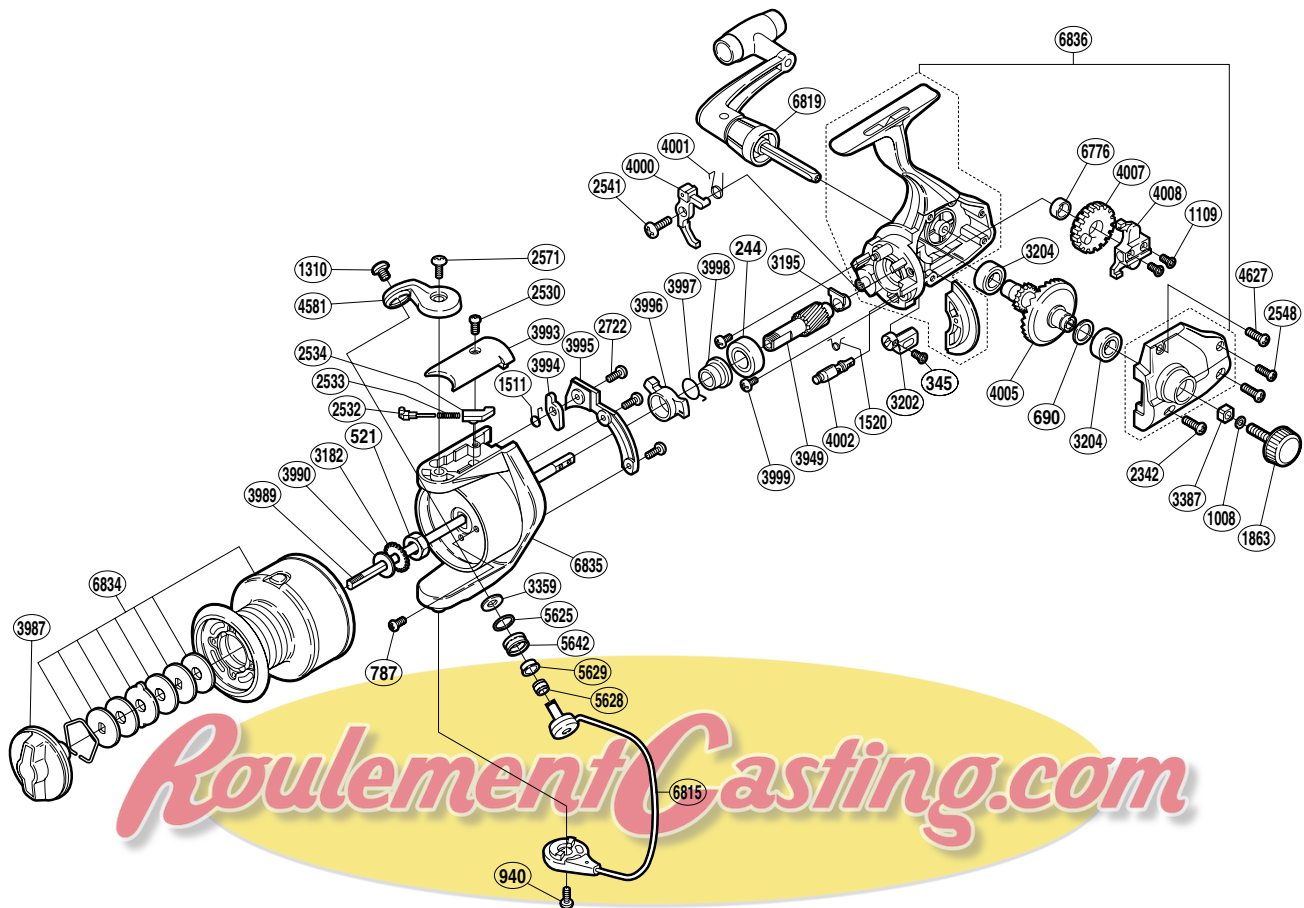

SHIMANO®

SLADE

SL-5000F

Part No.	Description	Part No.	Description	Part No.	Description
RD 0244	Ball Bearing	RD 2571	Bail Arm Screw	RD 4000	Anti-Reverse Pawl
RD 0345	Anti-Reverse Lever Screw	RD 2722	Counterbalance Cover Screw	RD 4001	Anti-Reverse Pawl Spring
RD 0521	Rotor Nut	RD 3182	Spool Support	RD 4002	Anti-Reverse Cam
RD 0690	Drive Gear Washer	RD 3195	Bushing	RD 4005	Drive Gear
RD 0787	Nut Lock Screw	RD 3202	Anti-Reverse Lever	RD 4007	Oscillating Gear
RD 0940	Bail Hold Support Screw	RD 3204	Ball Bearing	RD 4008	Oscillating Slider
RD 1008	Handle Lock Washer	RD 3359	Line Roller Washer	RD 4581	Bail Arm
RD 1109	Slider Retainer Screw	RD 3987	Drag Knob	RD 4627	Side Cover Screw (large-silver)
RD 1310	Line Roller Screw	RD 3989	Main Shaft	RD 5625	Line Roller Spacer
RD 1511	Lever Spring	RD 3990	Spool Washer	RD 5628	Line Roller Collar
RD 1520	Anti-Reverse Cam Spring	RD 3993	Bail Spring Cover	RD 5629	Line Roller Bushing
RD 1863	Handle Screw Cap	RD 3994	Bail Trip Lever	RD 5642	Line Roller
RD 2342	Side Cover Screw (large-black)	RD 3995	Counterbalance Cover	RD 6776	Oscillating Gear Bushing
RD 2530	Bail Spring Cover Screw	RD 3996	Anti-Reverse Lock Out	RD 6815	Bail Assembly
RD 2532	Bail Spring Guide (A)	RD 3997	Anti-Reverse Lock Out Spring	RD 6819	Handle Assembly
RD 2533	Bail Spring	RD 3998	Lock Out Spring Holder	RD 6834	Spool Assembly
RD 2534	Bail Spring Guide (B)	RD 3999	Bearing Retainer Screw	RD 6835	Rotor
RD 2541	Anti-Reverse Pawl Screw			RD 6836	Body Assembly
RD 2548	Side Cover Screw (small)				