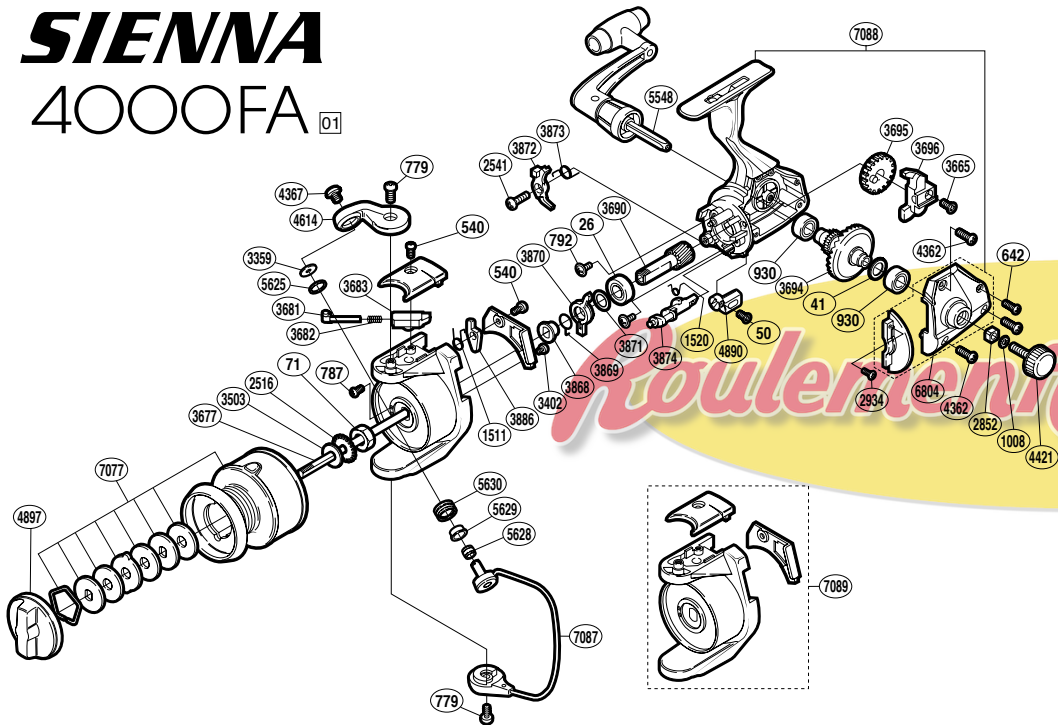

## 4000FA 01

RD No.	PARTS NAMES	RD No.	PARTS NAMES	RD No.	PARTS NAMES
0026	Ball Bearing	3402	Cover Screw	3886	Bail Trip Lever
0041	Drive Gear Washer	3503	Spool Washer	4267	Bail Trip Lever Washer
0050	Anti-Reverse Lever Screw	3665	Slider Retainer Screw	4362	Side Cover Screw (large)
0071	Rotor Nut	3677	Main Shaft	4367	Line Roller Screw
0540	Multi-Purpose Screw	3681	Bail Spring Guide (A)	4421	Handle Screw Cap
0642	Side Cover Screw (small)	3682	Bail Spring	4614	Bail Arm
0779	Multi-Purpose Screw	3683	Bail Spring Guide (B)	4890	Anti-Reverse Lever
0787	Nut Lock Screw	3690	Pinion Gear	4897	Drag Knob
0792	Bearing Retainer Screw	3694	Drive Gear	5548	Handle Assembly
0930	Ball Bearing	3695	Oscillating Gear	5625	Line Roller Spacer
1008	Handle Lock Washer	3696	Oscillating Slider	5628	Line Roller Collar
1511	Lever Spring	3868	Lock Out Spring Holder	5629	Line Roller Bushing
1520	Anti-Reverse Cam Spring	3869	Anti-Reverse Lock Out Spring	5630	Line Roller
2516	Spool Support	3870	Anti-Reverse Lock Out	7077	Spool Assembly
2541	Anti-Reverse Pawl Screw	3871	Bushing Washer	7087	Bail Assembly
2852	Handle Screw Lock	3872	Anti-Reverse Pawl	7088	Body Assembly
2934	Flange Screw	3873	Anti-Reverse Pawl Spring	7089	Rotor Assembly
3359	Line Roller Washer	3874	Anti-Reverse Cam		