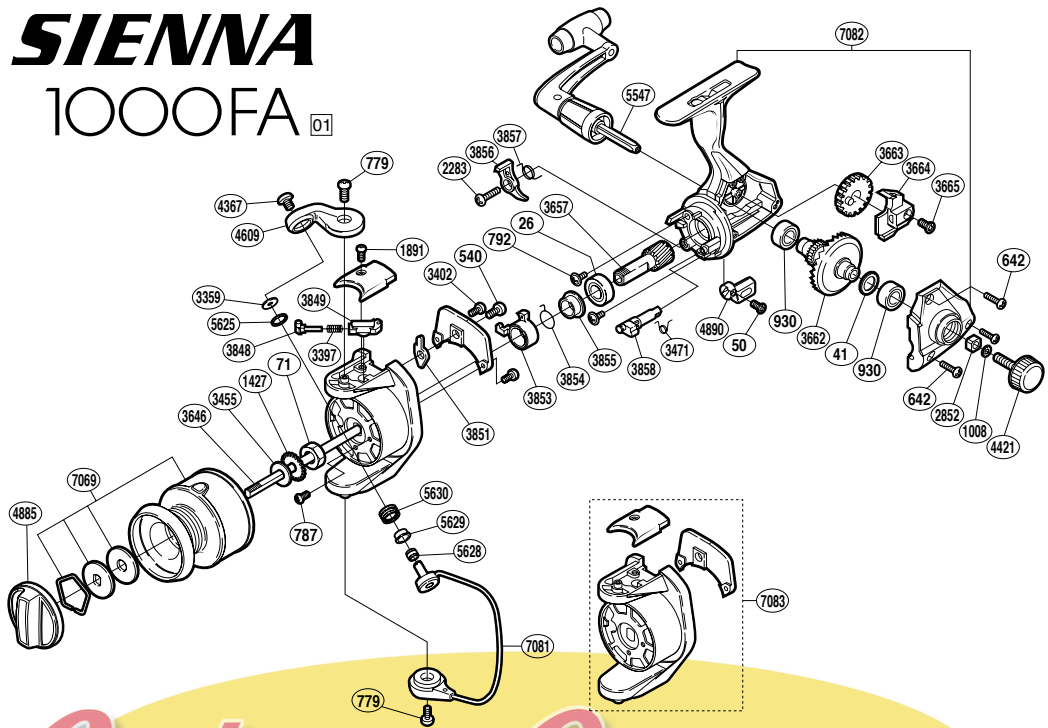

SIENNA

1000FA 01

RoulementCasting.com

RD No.	PARTS NAMES	RD No.	PARTS NAMES	RD No.	PARTS NAMES
0026	Ball Bearing	3402	Cover Screw	3858	Anti-Reverse Cam
0041	Drive Gear Washer	3455	Spool Washer	4367	Line Roller Screw
0050	Anti-Reverse Lever Screw	3471	Anti-Reverse Cam Spring	4421	Handle Screw Cap
0071	Rotor Nut	3646	Main Shaft	4609	Bail Arm
0540	Bail Trip Lever Screw	3657	Pinion Gear	4885	Drag Knob
0642	Side Cover Screw	3662	Drive Gear	4890	Anti-Reverse Lever
0779	Multi-Purpose Screw	3663	Oscillating Gear	5547	Handle Assembly
0787	Nut Lock Screw	3664	Oscillating Slider	5625	Line Roller Spacer
0792	Bearing Retainer Screw	3665	Slider Retainer Screw	5628	Line Roller Collar
0930	Ball Bearing	3848	Bail Spring Guide (A)	5630	Line Roller
1008	Handle Lock Washer	3849	Bail Spring Guide (B)	7069	Spool Assembly
1427	Spool Support	3851	Bail Trip Lever	7081	Bail Assembly
1891	Bail Spring Cover Screw	3853	Anti-Reverse Lock Out	7082	Body Assembly
2283	Anti-Reverse Pawl Screw	3854	Anti-Reverse Lock Out Spring	7083	Rotor Assembly
2852	Handle Screw Lock	3855	Lock Out Spring Holder		
3359	Line Roller Washer	3856	Anti-Reverse Pawl		
3397	Bail Spring	3857	Anti-Reverse Pawl Spring		