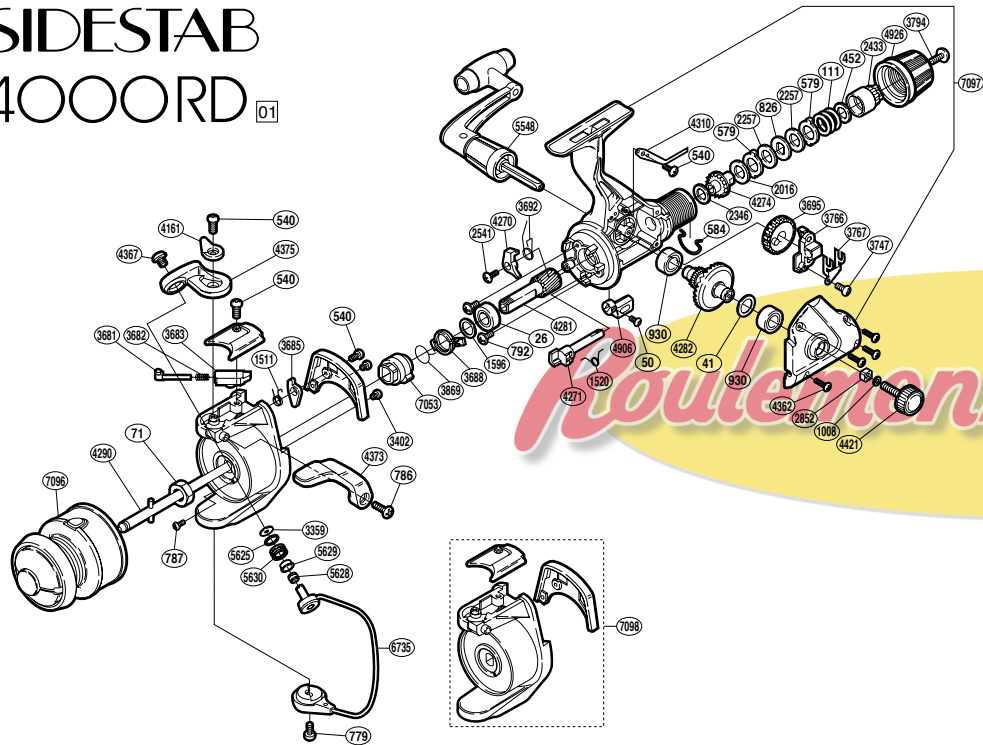

SIDESTAB 4000RD 01

RD No.	PARTS NAMES	RD No.	PARTS NAMES	RD No.	PARTS NAMES
0026	Ball Bearing	2433	Pressure Screw	4282	Drive Gear
0041	Drive Gear Washer	2541	Anti-Reverse Pawl Screw	4290	Main Shaft Assembly
0050	Anti-Reverse Lever Screw	2852	Handle Screw Lock	4310	Drag Click
0071	Rotor Nut	3359	Line Roller Washer	4362	Side Cover Screw
0111	Drag Coil Spring	3402	Cover Screw	4367	Line Roller Screw
0452	Drag Spring Washer	3681	Bail Spring Guide (A)	4373	Quick-Fire II Trigger
0540	Multi-Purpose Screw	3682	Bail Spring	4375	Bail Arm
0579	Eared Washer "B"	3683	Bail Spring Guide (B)	4421	Handle Screw Cap
0584	Hold Click Spring	3685	Bail Trip Lever	4906	Anti-Reverse Lever
0779	Bail Hold Support Screw	3688	Anti-Reverse Lock Out	4926	Drag Knob Assembly
0786	Trigger Screw	3692	Anti-Reverse Pawl Spring	5548	Handle Assembly
0787	Nut Lock Screw	3695	Oscillating Gear	5625	Line Roller Spacer
0792	Bearing Retainer Screw	3747	Slider Retainer Screw	5628	Line Roller Collar
0826	Key Washer "A"	3766	Oscillating Slider	5629	Line Roller Bushing
0930	Ball Bearing	3767	Oscillating Slider Retainer	5630	Line Roller
1008	Handle Lock Washer	3794	Drag Knob Screw	6735	Bail Assembly
1511	Lever Spring	3869	Anti-Reverse Lock Out Spring	7053	Anti-Reverse Ratchet
1520	Anti-Reverse Cam Spring	4161	Trigger Cam	7096	Spool Assembly
1596	Bushing Washer	4270	Anti-Reverse Pawl	7097	Body Set
2016	Drag Washer "H" (cloth)	4271	Anti-Reverse Cam	7098	Rotor Assembly
2257	Drag Washer "H" (blue)	4274	Drag Shaft		
2346	Drag Washer "C" (cloth)	4281	Pinion Gear		