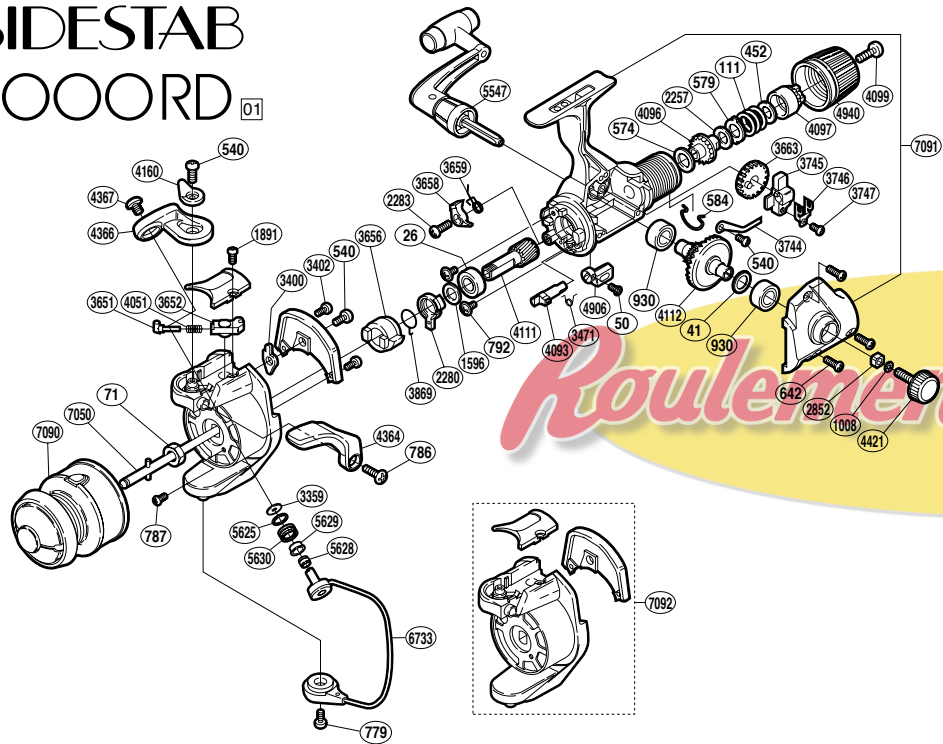

SIDESTAB 1000RD 01

RD No.	PARTS NAMES	RD No.	PARTS NAMES	RD No.	PARTS NAMES
0026	Ball Bearing	2283	Anti-Reverse Pawl Screw	4099	Drag Knob Screw
0041	Drive Gear Washer	2852	Handle Screw Lock	4111	Pinion Gear
0050	Anti-Reverse Lever Screw	3359	Line Roller Washer	4112	Drive Gear
0071	Rotor Nut	3400	Bail Trip Lever	4160	Trigger Cam
0111	Drag Coil Spring	3402	Cover Screw	4364	Quick-Fire II Trigger
0452	Drag Spring Washer	3471	Anti-Reverse Cam Spring	4366	Bail Arm
0540	Multi-Purpose Screw	3651	Bail Spring Guide (A)	4367	Line Roller Screw
0574	Drag Washer "C" (cloth)	3652	Bail Spring Guide (B)	4421	Handle Screw Cap
0579	Eared Washer "B"	3656	Anti-Reverse Ratchet	4906	Anti-Reverse Lever
0584	Hold Click Spring	3658	Anti-Reverse Pawl	4940	Drag Knob Assembly
0642	Side Cover Screw	3659	Anti-Reverse Pawl Spring	5547	Handle Assembly
0779	Bail Hold Support Screw	3663	Oscillating Gear	5625	Line Roller Spacer
0786	Trigger Screw	3744	Drag Click	5628	Line Roller Collar
0787	Nut Lock Screw	3745	Oscillating Slider	5629	Line Roller Bushing
0792	Bearing Retainer Screw	3746	Oscillating Slider Retainer	5630	Line Roller
0930	Ball Bearing	3747	Slider Retainer Screw	6733	Bail Assembly
1008	Handle Lock Washer	3869	Anti-Reverse Lock Out Spring	7050	Main Shaft Assembly
1596	Bushing Washer	4051	Bail Spring	7090	Spool Assembly
1891	Bail Spring Cover Screw	4093	Anti-Reverse Cam	7091	Body Set
2257	Drag Washer "H" (blue)	4096	Drag Shaft	7092	Rotor Assembly
2280	Anti-Reverse Lock Out	4097	Pressure Screw		