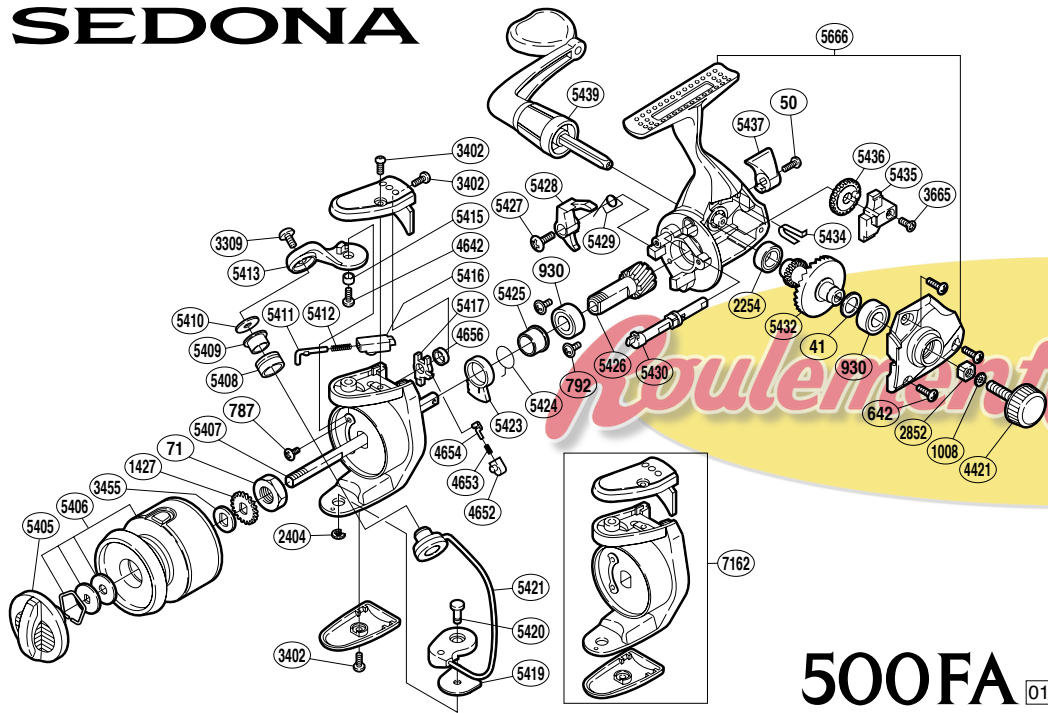

# SEDONA

500FA 01

RD No.	PARTS NAMES	RD No.	PARTS NAMES	RD No.	PARTS NAMES
0041	Drive Gear Washer	4652	Lever Spring Guide (B)	5421	Bail Assembly
0050	Anti-Reverse Lever Screw	4653	Lever Spring	5423	Anti-Reverse Lock Out
0071	Rotor Nut	4654	Lever Spring Guide (A)	5424	Anti-Reverse Lock Out Spring
0642	Side Cover Screw	4656	Trip Lever Spacer	5425	Lock Out Spring Holder
0787	Nut Lock Screw	5405	Drag Knob	5426	Pinion Gear
0792	Bearing Retainer Screw	5406	Spool Assembly	5427	Anti-Reverse Pawl Screw
0930	Ball Bearing	5407	Main Shaft	5428	Anti-Reverse Pawl
1008	Handle Lock Washer	5408	Line Roller	5429	Anti-Reverse Pawl Spring
1427	Spool Support	5409	Line Roller Bushing	5430	Anti-Reverse Cam
2254	Ball Bearing	5410	Line Roller Washer	5432	Drive Gear
2404	"E" Lock	5411	Bail Spring Guide (A)	5434	Anti-Reverse Cam Spring
2852	Handle Screw Lock	5412	Bail Spring	5435	Oscillating Slider
3309	Line Roller Screw	5413	Bail Arm	5436	Oscillating Gear
3402	Multi-Purpose Screw	5415	Bail Arm Bushing	5437	Anti-Reverse Lever
3455	Spool Washer	5416	Bail Spring Guide (B)	5439	Handle Assembly
3665	Slider Retainer Screw	5417	Bail Trip Lever	5666	Body Assembly
4421	Handle Screw Cap	5419	Bail Hold Support Spacer	7162	Rotor Set
4642	Bail Arm Screw	5420	Bail Hold Support Shaft		