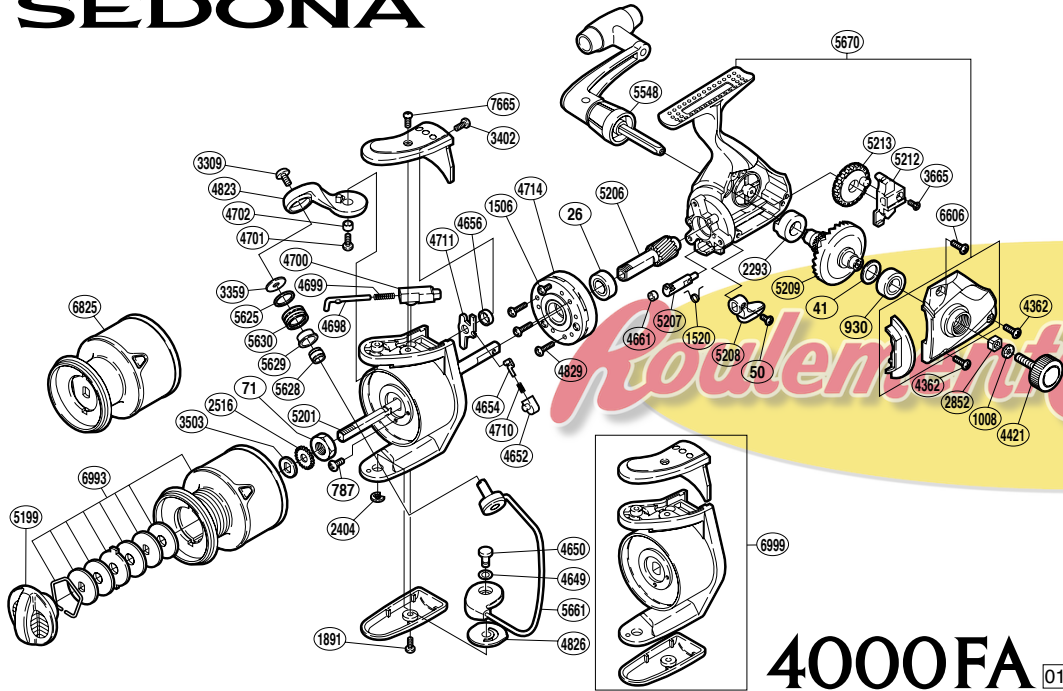

SEDONA

4000FA 01

RD No.	PARTS NAMES	RD No.	PARTS NAMES	RD No.	PARTS NAMES
0026	Ball Bearing	4421	Handle Screw Cap	5206	Pinion Gear
0041	Drive Gear Washer	4649	Spacer	5207	Anti-Reverse Cam
0050	Anti-Reverse Lever Screw	4650	Bail Hold Support Shaft	5208	Anti-Reverse Lever
0071	Rotor Nut	4652	Lever Spring Guide (B)	5209	Drive Gear
0787	Nut Lock Screw	4654	Lever Spring Guide (A)	5212	Oscillating Slider
0930	Ball Bearing	4656	Trip Lever Spacer	5213	Oscillating Gear
1008	Handle Lock Washer	4661	Anti-Reverse Cam Ring	5548	Handle Assembly
1506	Clutch Cover Screw	4698	Bail Spring Guide (A)	5625	Line Roller Spacer
1520	Anti-Reverse Cam Spring	4699	Bail Spring	5628	Line Roller Collar
1891	Bail Hold Support Guard Screw	4700	Bail Spring Guide (B)	5629	Line Roller Bushing
2293	Drive Gear Bushing	4701	Bail Arm Screw	5630	Line Roller
2404	"E" Lock	4702	Bail Arm Bushing	5661	Bail Assembly
2516	Spool Support	4710	Lever Spring	5670	Body Assembly
2852	Handle Screw Lock	4711	Bail Trip Lever	6606	Side Cover Screw (short)
3309	Line Roller Screw	4714	Roller Clutch Assembly	6825	Spool Assembly (graphite)
3359	Line Roller Washer	4823	Bail Arm	6993	Spool Assembly (aluminum)
3402	Bail Spring Cover Screw (small)	4826	Bail Hold Support Spacer	6999	Rotor Assembly
3503	Spool Washer	4829	Roller Clutch Screw	7665	Bail Spring Cover Screw (large)
3665	Slider Retainer Screw	5199	Drag Knob		
4362	Side Cover Screw (long)	5201	Main Shaft		