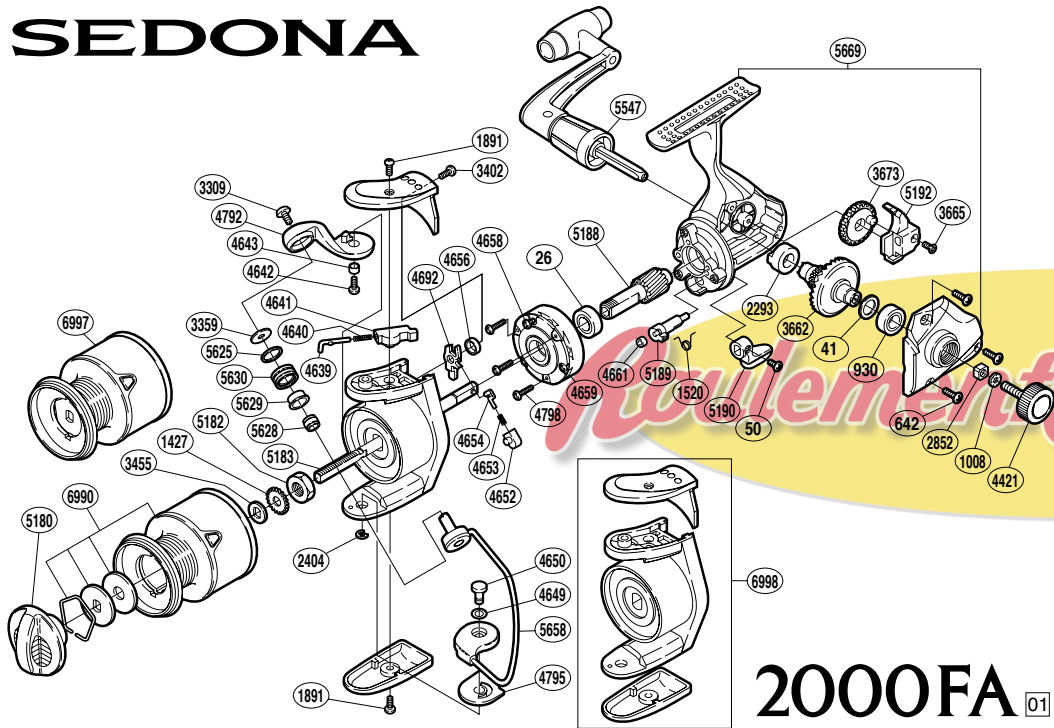

SEDONA

2000FA 01

RD No.	PARTS NAMES	RD No.	PARTS NAMES	RD No.	PARTS NAMES
0026	Ball Bearing	4421	Handle Screw Cap	5180	Drag Knob
0041	Drive Gear Washer	4639	Bail Spring Guide (A)	5182	Rotor Nut
0050	Anti-Reverse Lever Screw	4640	Bail Spring	5183	Main Shaft
0642	Side Cover Screw	4641	Bail Spring Guide (B)	5188	Pinion Gear
0930	Ball Bearing	4642	Bail Arm Screw	5189	Anti-Reverse Cam
1008	Handle Lock Washer	4643	Bail Arm Bushing	5190	Anti-Reverse Lever
1427	Spool Support	4649	Spacer	5192	Oscillating Slider
1520	Anti-Reverse Cam Spring	4650	Bail Hold Support Shaft	5547	Handle Assembly
1891	Multi-Purpose Screw	4652	Lever Spring Guide (B)	5625	Line Roller Spacer
2293	Drive Gear Bushing	4653	Lever Spring	5628	Line Roller Collar
2404	"E" Lock	4654	Lever Spring Guide (A)	5629	Line Roller Bushing
2852	Handle Screw Lock	4656	Trip Lever Spacer	5630	Line Roller
3309	Line Roller Screw	4658	Clutch Cover Screw	5658	Bail Assembly
3359	Line Roller Washer	4659	Roller Clutch Assembly	5669	Body Assembly
3402	Bail Spring Cover Screw (small)	4661	Anti-Reverse Cam Ring	6990	Spool Assembly (aluminum)
3455	Spool Washer	4692	Bail Trip Lever	6997	Spool Assembly (graphite)
3662	Drive Gear	4792	Bail Arm	6998	Rotor Assembly
3665	Slider Retainer Screw	4795	Bail Hold Support Spacer		
3673	Oscillating Gear	4798	Roller Clutch Screw		