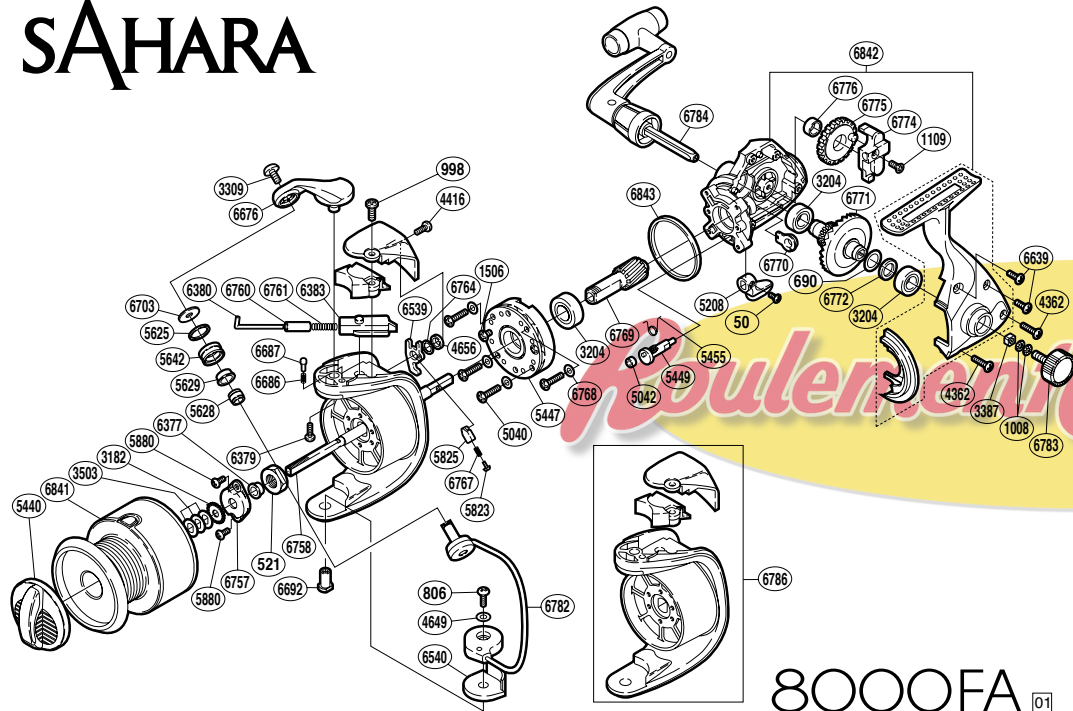

# SAHARA

## 8000FA 01

RD No.	PARTS NAMES	RD No.	PARTS NAMES	RD No.	PARTS NAMES
0050	Anti-Reverse Lever Screw	5449	Anti-Reverse Cam	6758	Main Shaft
0521	Rotor Nut	5455	Anti-Reverse Cam Spring	6760	Bail Spring Guide (A) Collar
0690	Drive Gear Washer	5625	Line Roller Spacer	6761	Bail Spring
0806	Bail Hold Support Screw	5628	Line Roller Collar	6764	Spacer
0998	Rotor Protector Screw (large)	5629	Line Roller Bushing	6767	Bail Trip Lever Spring
1008	Handle Lock Washer	5642	Line Roller	6768	Roller Clutch Screw Washer
1109	Slider Retainer Screw	5823	Lever Spring Guide (A)	6769	Pinion Gear
1506	Clutch Cover Screw	5825	Lever Spring Guide (B)	6770	Bushing
3182	Spool Support	5880	Nut Retainer Screw	6771	Drive Gear
3204	Ball Bearing	6377	Main Shaft Spacer	6772	Drive Gear Spacer
3309	Line Roller Screw	6379	Bail Arm Screw	6774	Oscillating Slider
3387	Handle Screw Lock	6380	Bail Spring Guide (A)	6775	Oscillating Gear
3503	Spool Washer	6383	Bail Spring Guide (B)	6776	Oscillating Gear Bushing
4362	Side Cover Screw (long)	6539	Bail Trip Lever	6782	Bail Assembly
4416	Rotor Protector Screw (small)	6540	Bail Hold Support Spacer	6783	Handle Screw Cap
4649	Spacer	6639	Side Cover Screw (short)	6784	Handle Assembly
4656	Trip Lever Spacer	6676	Bail Arm	6786	Rotor Assembly
5040	Roller Clutch Screw	6686	Click Spring	6841	Spool Assembly
5042	Anti-Reverse Cam Ring	6687	Bail Arm Click	6842	Body Assembly
5208	Anti-Reverse Lever	6692	Bail Hold Support Shaft	6843	Friction Ring
5440	Drag Knob	6703	Line Roller Washer		
5447	Roller Clutch Assembly	6757	Nut Retainer		

(120711)