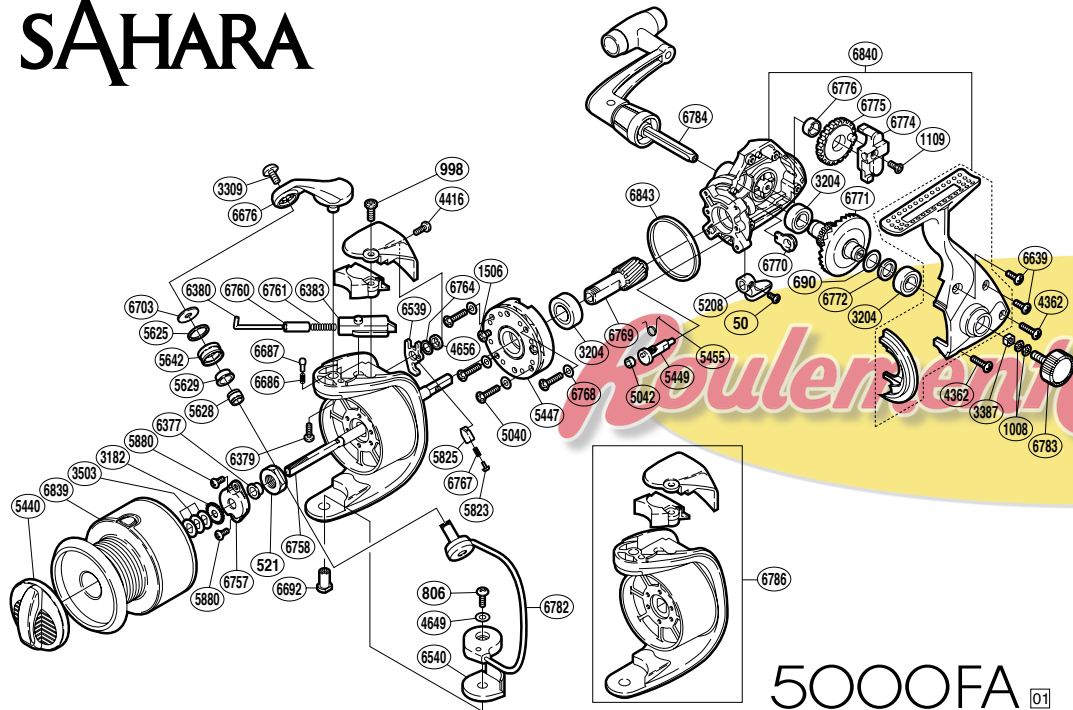

# SAHARA

5000FA 01

RD No.	PARTS NAMES	RD No.	PARTS NAMES	RD No.	PARTS NAMES
0050	Anti-Reverse Lever Screw	5449	Anti-Reverse Cam	6758	Main Shaft
0521	Rotor Nut	5455	Anti-Reverse Cam Spring	6760	Bail Spring Guide (A) Collar
0690	Drive Gear Washer	5625	Line Roller Spacer	6761	Bail Spring
0806	Bail Hold Support Screw	5628	Line Roller Collar	6764	Spacer
0998	Rotor Protector Screw (large)	5629	Line Roller Bushing	6767	Bail Trip Lever Spring
1008	Handle Lock Washer	5642	Line Roller	6768	Roller Clutch Screw Washer
1109	Slider Retainer Screw	5823	Lever Spring Guide (A)	6769	Pinion Gear
1506	Clutch Cover Screw	5825	Lever Spring Guide (B)	6770	Bushing
3182	Spool Support	5880	Nut Retainer Screw	6771	Drive Gear
3204	Ball Bearing	6377	Main Shaft Spacer	6772	Drive Gear Spacer
3309	Line Roller Screw	6379	Bail Arm Screw	6774	Oscillating Slider
3387	Handle Screw Lock	6380	Bail Spring Guide (A)	6775	Oscillating Gear
3503	Spool Washer	6383	Bail Spring Guide (B)	6776	Oscillating Gear Bushing
4362	Side Cover Screw (long)	6539	Bail Trip Lever	6782	Bail Assembly
4416	Rotor Protector Screw (small)	6540	Bail Hold Support Spacer	6783	Handle Screw Cap
4649	Spacer	6639	Side Cover Screw (short)	6784	Handle Assembly
4656	Trip Lever Spacer	6676	Bail Arm	6786	Rotor Assembly
5040	Roller Clutch Screw	6686	Click Spring	6839	Spool Assembly
5042	Anti-Reverse Cam Ring	6687	Bail Arm Click	6840	Body Assembly
5208	Anti-Reverse Lever	6692	Bail Hold Support Shaft	6843	Friction Ring
5440	Drag Knob	6703	Line Roller Washer		
5447	Roller Clutch Assembly	6757	Nut Retainer		

(120711)