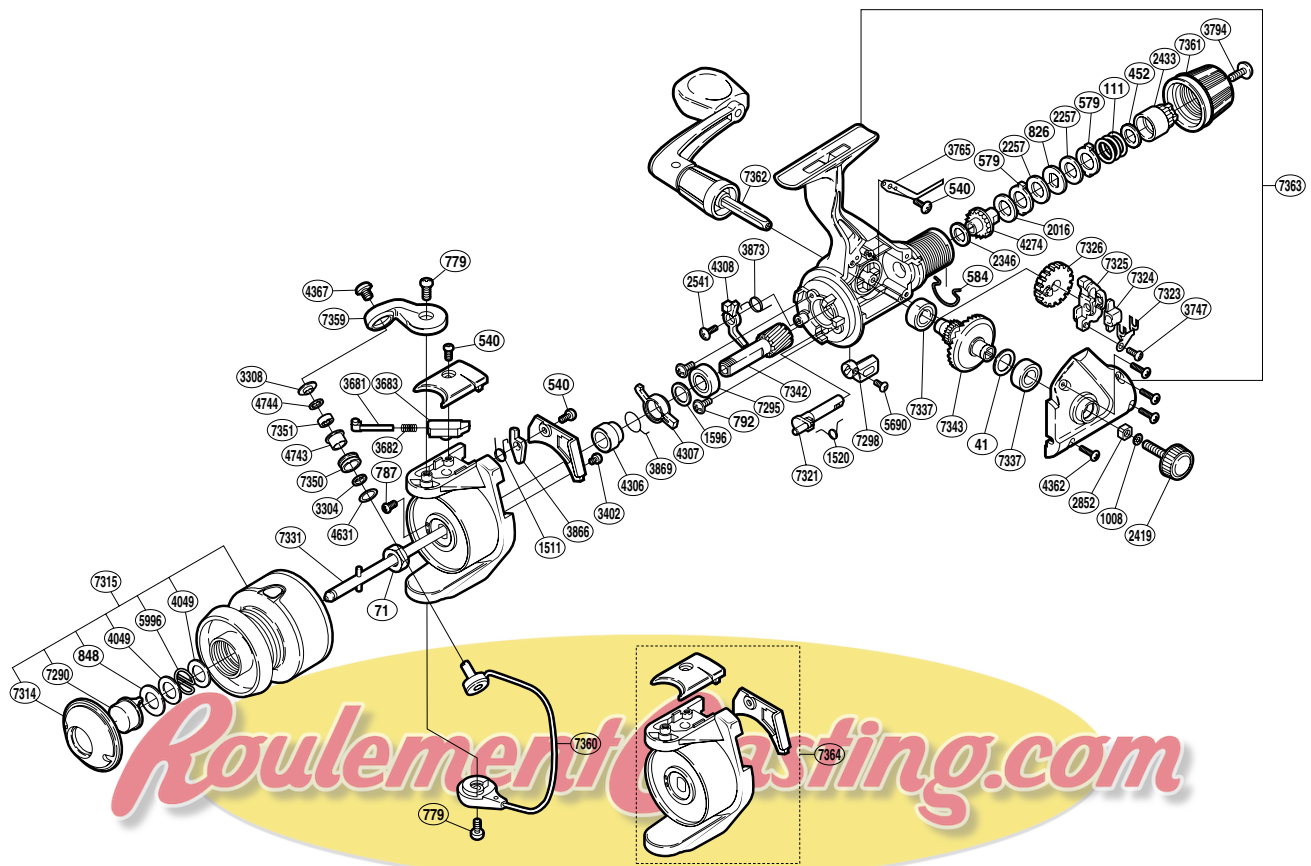

SHIMANO®

NEXAVE

NEX-3000R

(1SG613000G)

Part No.	Description	Part No.	Description	Part No.	Description
RD 0041	Drive Gear Washer	RD 3304	Bearing Spacer	RD 5996	Locking Spring
RD 0071	Rotor Nut	RD 3308	Line Roller Washer	RD 7290	Push Button
RD 0111	Drag Coil Spring	RD 3402	Cover Screw	RD 7295	Ball Bearing
RD 0452	Drag Spring Washer	RD 3681	Bail Spring Guide (A)	RD 7298	Anti-Reverse Lever
RD 0540	Multi-Purpose Screw	RD 3682	Bail Spring	RD 7314	Push Button Collar
RD 0579	Eared Washer "B"	RD 3683	Bail Spring Guide (B)	RD 7315	Spool Assembly
RD 0584	Hold Click Spring	RD 3747	Slider Retainer Screw	RD 7321	Anti-Reverse Cam
RD 0779	Multi-Purpose Screw	RD 3765	Drag Click	RD 7323	Oscillating Slider Retainer
RD 0787	Nut Lock Screw	RD 3794	Drag Knob Screw	RD 7324	Oscillating Slider Inner
RD 0792	Bearing Retainer Screw	RD 3866	Bail Trip Lever	RD 7325	Oscillating Slider
RD 0826	Key Washer "A"	RD 3869	Anti-Reverse Lock Out Spring	RD 7326	Oscillating Gear
RD 0848	Small Hole Washer	RD 3873	Anti-Reverse Pawl Spring	RD 7331	Main Shaft
RD 1008	Handle Lock Washer	RD 4049	Large Hole Washer	RD 7337	Ball Bearing
RD 1511	Lever Spring	RD 4274	Drag Shaft	RD 7342	Pinion Gear
RD 1520	Anti-Reverse Cam Spring	RD 4306	Lock Out Spring Holder	RD 7343	Drive Gear
RD 1596	Bushing Washer	RD 4307	Anti-Reverse Lock Out	RD 7350	Line Roller
RD 2016	Drag Washer "H" (cloth)	RD 4308	Anti-Reverse Pawl	RD 7351	Line Roller Bearing
RD 2257	Drag Washer "H" (blue)	RD 4362	Side Cover Screw	RD 7359	Bail Arm
RD 2346	Drag Washer "C" (cloth)	RD 4367	Line Roller Screw	RD 7360	Bail Assembly
RD 2419	Handle Screw Cap	RD 4631	Spacer	RD 7361	Drag Knob
RD 2433	Pressure Screw	RD 4743	Line Roller Bushing	RD 7362	Handle Assembly
RD 2541	Anti-Reverse Pawl Screw	RD 4744	Roller Bearing Seal	RD 7363	Body Set
RD 2852	Handle Screw Lock	RD 5690	Anti-Reverse Lever Screw	RD 7364	Rotor Assembly

(160708)