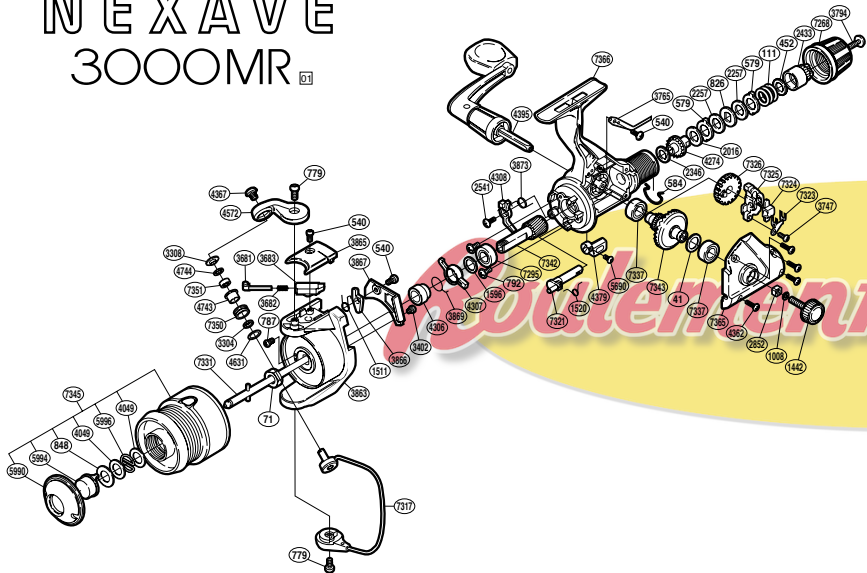

NEXAVE

3000MR 01

RD No.	PARTS NAMES	RD No.	PARTS NAMES	RD No.	PARTS NAMES
0041	Drive Gear Washer	3308	Line Roller Washer	4631	Spacer
0071	Rotor Nut	3402	Cover Screw	4743	Line Roller Bushing
0111	Drag Coil Spring	3681	Bail Spring Guide (A)	4744	Roller Bearing Seal
0452	Drag Spring Washer	3682	Bail Spring	5690	Anti-Reverse Lever Screw
0540	Multi-Purpose Screw	3683	Bail Spring Guide (B)	5990	Push Button Collar
0579	Eared Washer "B"	3747	Slider Retainer Screw	5994	Push Button
0584	Hold Click Spring	3765	Drag Click	5996	Locking Spring
0779	Multi-Purpose Screw	3794	Drag Knob Screw	7268	Drag Knob
0787	Nut Lock Screw	3863	Rotor	7295	Ball Bearing
0792	Bearing Retainer Screw	3865	Bail Spring Cover	7317	Bail Assembly
0826	Key Washer "A"	3866	Bail Trip Lever	7321	Anti-Reverse Cam
0848	Small Hole Washer	3867	Counterbalance Cover	7323	Oscillating Slider Retainer
1008	Handle Lock Washer	3869	Anti-Reverse Lock Out Spring	7324	Oscillating Slider Inner
1442	Handle Screw Cap	3873	Anti-Reverse Pawl Spring	7325	Oscillating Slider
1511	Lever Spring	4049	Large Hole Washer	7326	Oscillating Gear
1520	Anti-Reverse Cam Spring	4274	Drag Shaft	7331	Main Shaft
1596	Bushing Washer	4306	Lock Out Spring Holder	7337	Ball Bearing
2016	Drag Washer "H" (cloth)	4307	Anti-Reverse Lock Out	7342	Pinion Gear
2257	Drag Washer "H" (blue)	4308	Anti-Reverse Pawl	7343	Drive Gear
2346	Drag Washer "C" (cloth)	4362	Side Cover Screw	7345	Match Spool Assembly
2433	Pressure Screw	4367	Line Roller Screw	7350	Line Roller
2541	Anti-Reverse Pawl Screw	4379	Anti-Reverse Lever	7351	Line Roller Bearing
2852	Handle Screw Lock	4395	Handle Assembly	7365	Side Cover
3304	Bearing Spacer	4572	Bail Arm	7366	Body