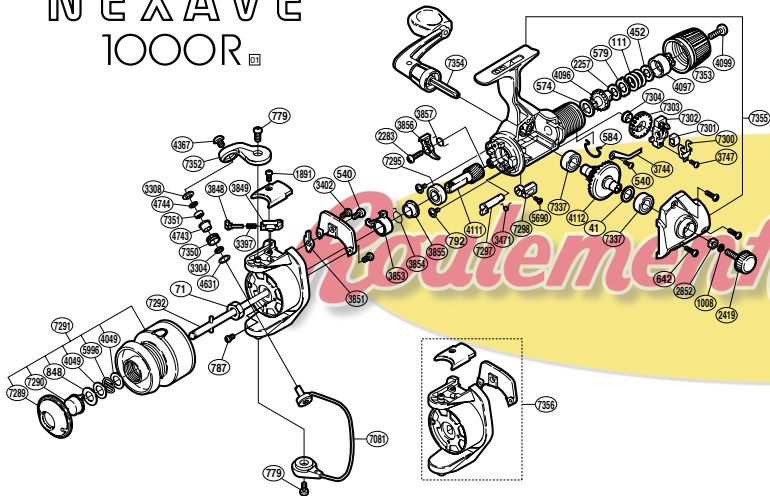

NEXAVE 1000R

RD No.	PARTS NAMES	RD No.	PARTS NAMES	RD No.	PARTS NAMES
0041	Drive Gear Washer	3471	Anti-Reverse Cam Spring	7081	Bail Assembly
0071	Rotor Nut	3744	Drag Click	7289	Push Button Collar
0111	Drag Coil Spring	3747	Slider Retainer Screw	7290	Push Button
0452	Drag Spring Washer	3848	Bail Spring Guide (A)	7291	Spool Assembly
0540	Multi-Purpose Screw	3849	Bail Spring Guide (B)	7292	Main Shaft
0574	Drag Washer "C" (cloth)	3851	Bail Trip Lever	7295	Ball Bearing
0579	Eared Washer "B"	3853	Anti-Reverse Lock Out	7297	Anti-Reverse Cam
0584	Hold Click Spring	3854	Anti-Reverse Lock Out Spring	7298	Anti-Reverse Lever
0642	Side Cover Screw	3855	Lock Out Spring Holder	7300	Oscillating Slider Retainer
0779	Multi-Purpose Screw	3856	Anti-Reverse Pawl	7301	Oscillating Slider Inner
0787	Nut Lock Screw	3857	Anti-Reverse Pawl Spring	7302	Oscillating Slider
0792	Bearing Retainer Screw	4049	Large Hole Washer	7303	Oscillating Gear
0848	Small Hole Washer	4096	Drag Shaft	7304	Oscillating Gear Bushing
1008	Handle Lock Washer	4097	Pressure Screw	7337	Ball Bearing
1891	Bail Spring Cover Screw	4099	Drag Knob Screw	7350	Line Roller
2257	Drag Washer "H" (blue)	4111	Pinion Gear	7351	Line Roller Bearing
2283	Anti-Reverse Pawl Screw	4112	Drive Gear	7352	Bail Arm
2419	Handle Screw Cap	4367	Line Roller Screw	7353	Drag Knob
2852	Handle Screw Lock	4631	Spacer	7354	Handle Assembly
3304	Bearing Spacer	4743	Line Roller Bushing	7355	Body Set
3308	Line Roller Washer	4744	Roller Bearing Seal	7356	Rotor Assembly
3397	Bail Spring	5690	Anti-Reverse Lever Screw		
3402	Cover Screw	5996	Locking Spring		