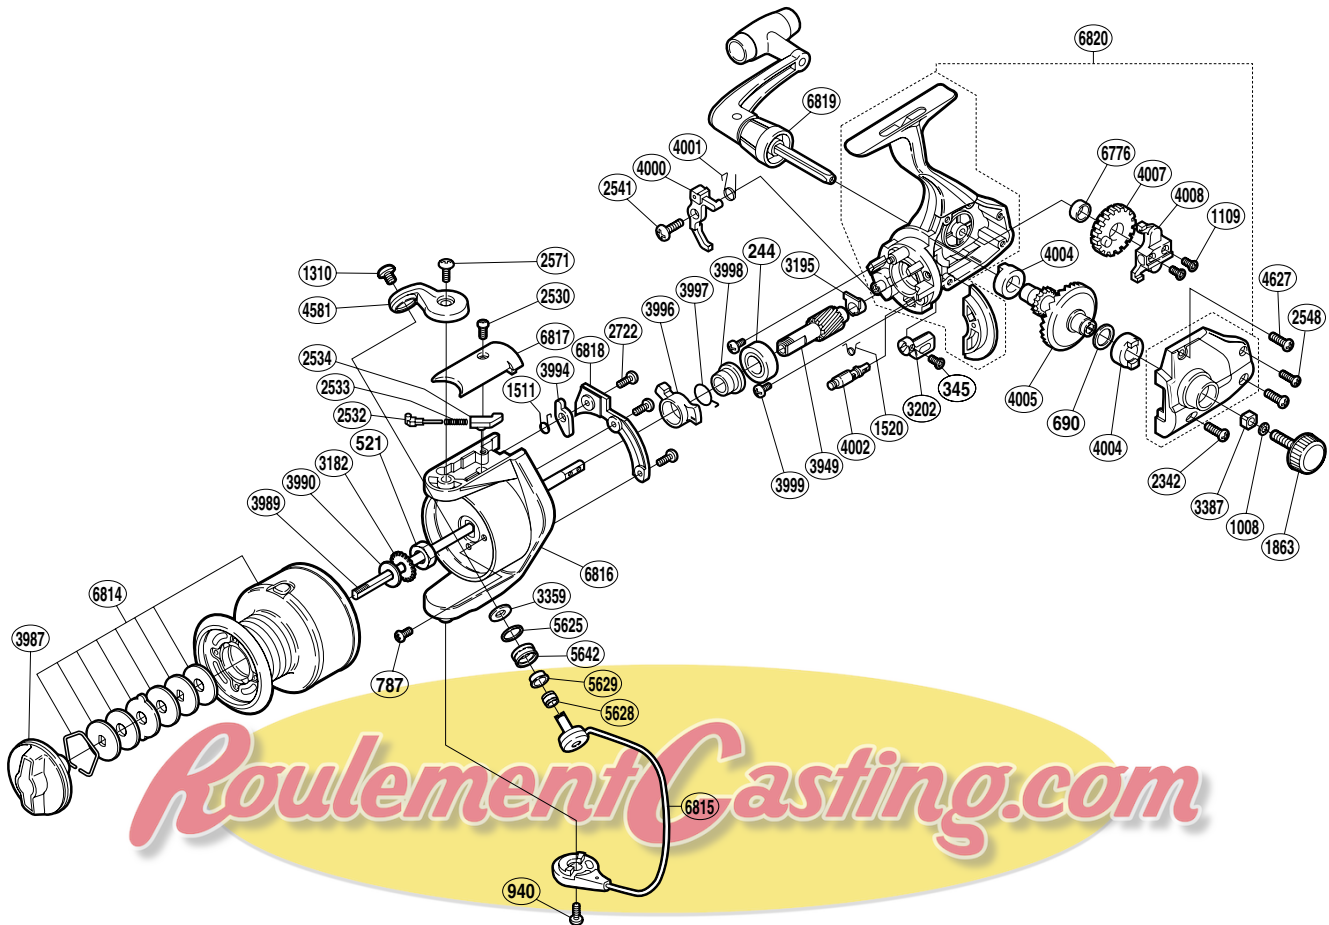

SHIMANO®

JHX

JHX-6000F

Part No.	Description	Part No.	Description	Part No.	Description
RD 0244	Ball Bearing	RD 2571	Bail Arm Screw	RD 4004	Drive Gear Bushing
RD 0345	Anti-Reverse Lever Screw	RD 2722	Counterbalance Cover Screw	RD 4005	Drive Gear
RD 0521	Rotor Nut	RD 3182	Spool Support	RD 4007	Oscillating Gear
RD 0690	Drive Gear Washer	RD 3195	Bushing	RD 4008	Oscillating Slider
RD 0787	Nut Lock Screw	RD 3202	Anti-Reverse Lever	RD 4581	Bail Arm
RD 0940	Bail Hold Support Screw	RD 3359	Line Roller Washer	RD 4627	Side Cover Screw (large-silver)
RD 1008	Handle Lock Washer	RD 3387	Handle Screw Lock	RD 5625	Line Roller Spacer
RD 1109	Slider Retainer Screw	RD 3949	Pinion Gear	RD 5628	Line Roller Collar
RD 1310	Line Roller Screw	RD 3987	Drag Knob	RD 5629	Line Roller Bushing
RD 1511	Lever Spring	RD 3989	Main Shaft	RD 5642	Line Roller
RD 1520	Anti-Reverse Cam Spring	RD 3990	Spool Washer	RD 6776	Oscillating Gear Bushing
RD 1863	Handle Screw Cap	RD 3994	Bail Trip Lever	RD 6814	Spool Assembly
RD 2342	Side Cover Screw (large-black)	RD 3996	Anti-Reverse Lock Out	RD 6815	Bail Assembly
RD 2530	Bail Spring Cover Screw	RD 3997	Anti-Reverse Lock Out Spring	RD 6816	Rotor
RD 2532	Bail Spring Guide (A)	RD 3998	Lock Out Spring Holder	RD 6817	Bail Spring Cover
RD 2533	Bail Spring	RD 3999	Bearing Retainer Screw	RD 6818	Counterbalance Cover
RD 2534	Bail Spring Guide (B)	RD 4000	Anti-Reverse Pawl	RD 6819	Handle Assembly
RD 2541	Anti-Reverse Pawl Screw	RD 4001	Anti-Reverse Pawl Spring	RD 6820	Body Assembly
RD 2548	Side Cover Screw (small)	RD 4002	Anti-Reverse Cam		