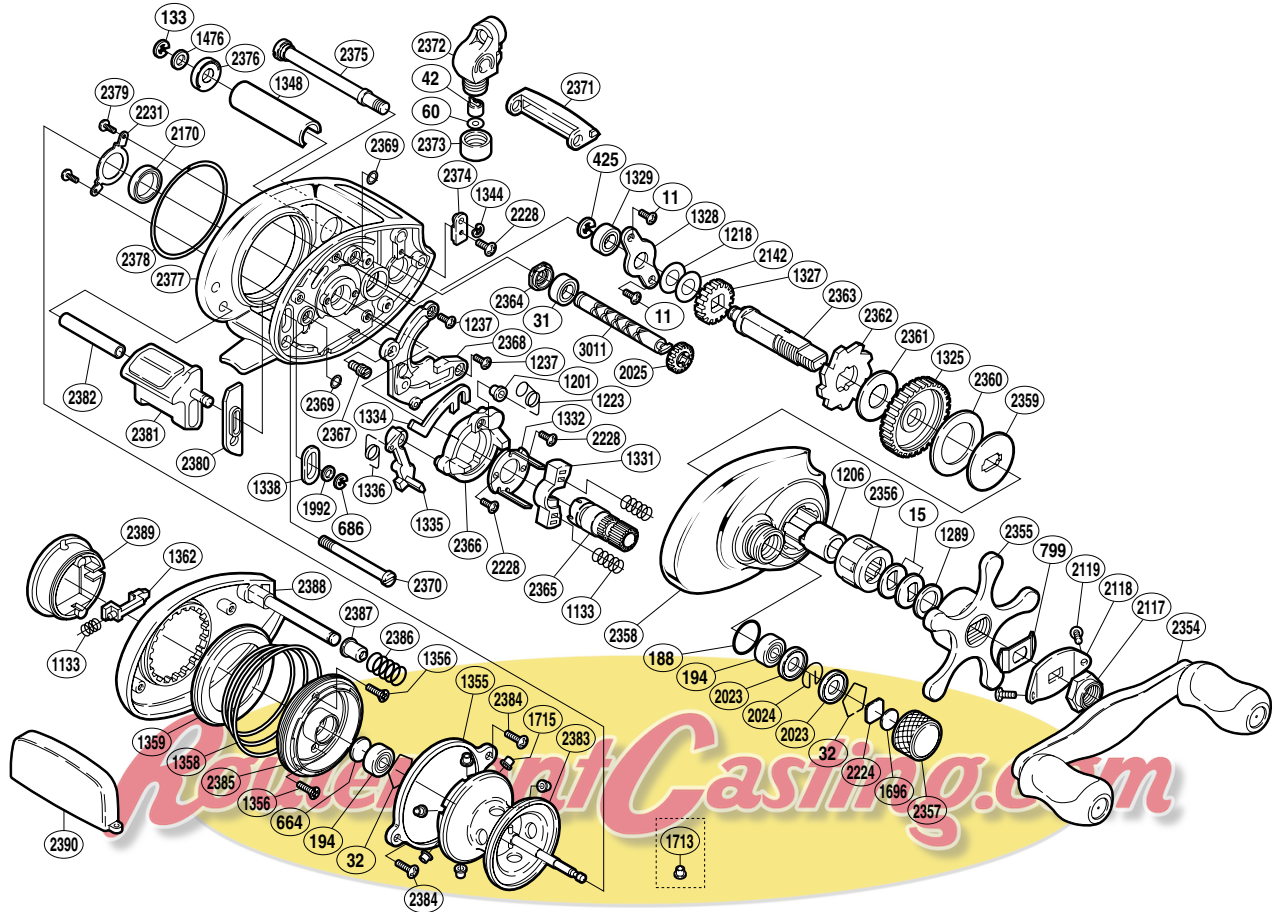

## CH-100MG

Part No.	Description	Part No.	Description	Part No.	Description
BNT0011	Drive Shaft Retainer Screw	BNT1348	Level Wind Guard	BNT2364	Worm Bushing (A)
BNT0015	Drag Spring Washer	BNT1355	Brake Case Ring	BNT2365	Pinion Gear
BNT0031	Ball Bearing	BNT1356	Brake Case Retainer Screw	BNT2366	Clutch Cam
BNT0032	Bearing Retainer	BNT1358	Brake Case Spring	BNT2367	Retractor Spring Pin
BNT0042	Line Guide Pawl	BNT1359	Spring Spacer	BNT2368	Clutch Guard
BNT0060	Spacer (optional)	BNT1362	Turnkey Pawl	BNT2369	Spacer
BNT0133	Worm Shaft Retainer	BNT1476	Worm Shaft Spacer	BNT2370	Clutch Bar Bolt
BNT0188	"O" Ring	BNT1696	Cast Control Spacer (B)	BNT2371	Level Wind Protector
BNT0194	Ball Bearing	BNT1715	Brake Collar (red)	BNT2372	Line Guide
BNT0425	"E" Lock	BNT1992	Spacer (B)	BNT2373	Pawl Cap
BNT0664	Spacer (B)	BNT2023	Spool Shaft Clip Holder	BNT2374	Worm Bearing (A) Retainer
BNT0686	"E" Lock	BNT2024	Spool Shaft Clip	BNT2375	Level Wind Guide
BNT0799	Friction Washer	BNT2025	Idle Gear (C)	BNT2376	Worm Bushing (B)
BNT1133	Yoke / Turnkey Pawl Spring	BNT2117	Handle Nut	BNT2377	One-Piece Frame
BNT1201	Retractor Spring Collar	BNT2118	Handle Nut Plate	BNT2378	Anti-Thrust Washer
BNT1206	Roller Clutch Inner Tube	BNT2119	Nut Plate Screw	BNT2379	Bearing Retainer Screw
BNT1218	Idle Gear (A) Spacer	BNT2142	Idle Gear (A) Spacer	BNT2380	Clutch Bar Guide (B)
BNT1223	Retractor Spring	BNT2170	Ball Bearing	BNT2381	Quick-Fire II Clutch Bar
BNT1237	Clutch GuaBNTScrew	BNT2224	Spool Tension Spacer (A)	BNT2382	Clutch Bar Support
BNT1289	Star Drag Spacer	BNT2228	Multi-Purpose Screw	BNT2383	Spool Assembly
BNT1325	Drive Gear	BNT2231	Bearing Retainer	BNT2384	Brake Case Ring Screw
BNT1327	Idle Gear (A)	BNT2354	Handle Assembly	BNT2385	Brake Case
BNT1328	Drive Shaft Retainer	BNT2355	Star Drag	BNT2386	Left Side Plate Spring
BNT1329	Ball Bearing	BNT2356	Roller Clutch Bearing	BNT2387	Damper (A)
BNT1331	Yoke	BNT2357	Cast Control Cap	BNT2388	Left Side Plate
BNT1332	Clutch Cam Retainer	BNT2358	Right Side Plate	BNT2389	Turnkey Dial
BNT1334	Clutch Plate	BNT2359	Key Washer	BNT3011	Worm Shaft
BNT1335	Clutch Pawl	BNT2360	Drag Washer (C)		
BNT1336	Clutch Pawl Spring	BNT2361	Drag Washer (A)		
BNT1338	Clutch Bar Guide (A)	BNT2362	Anti-Reverse Ratchet	BNT1713	Brake Collar (green)
BNT1344	"C" Lock	BNT2363	Drive Shaft	BNT2390	Plastic Wrench