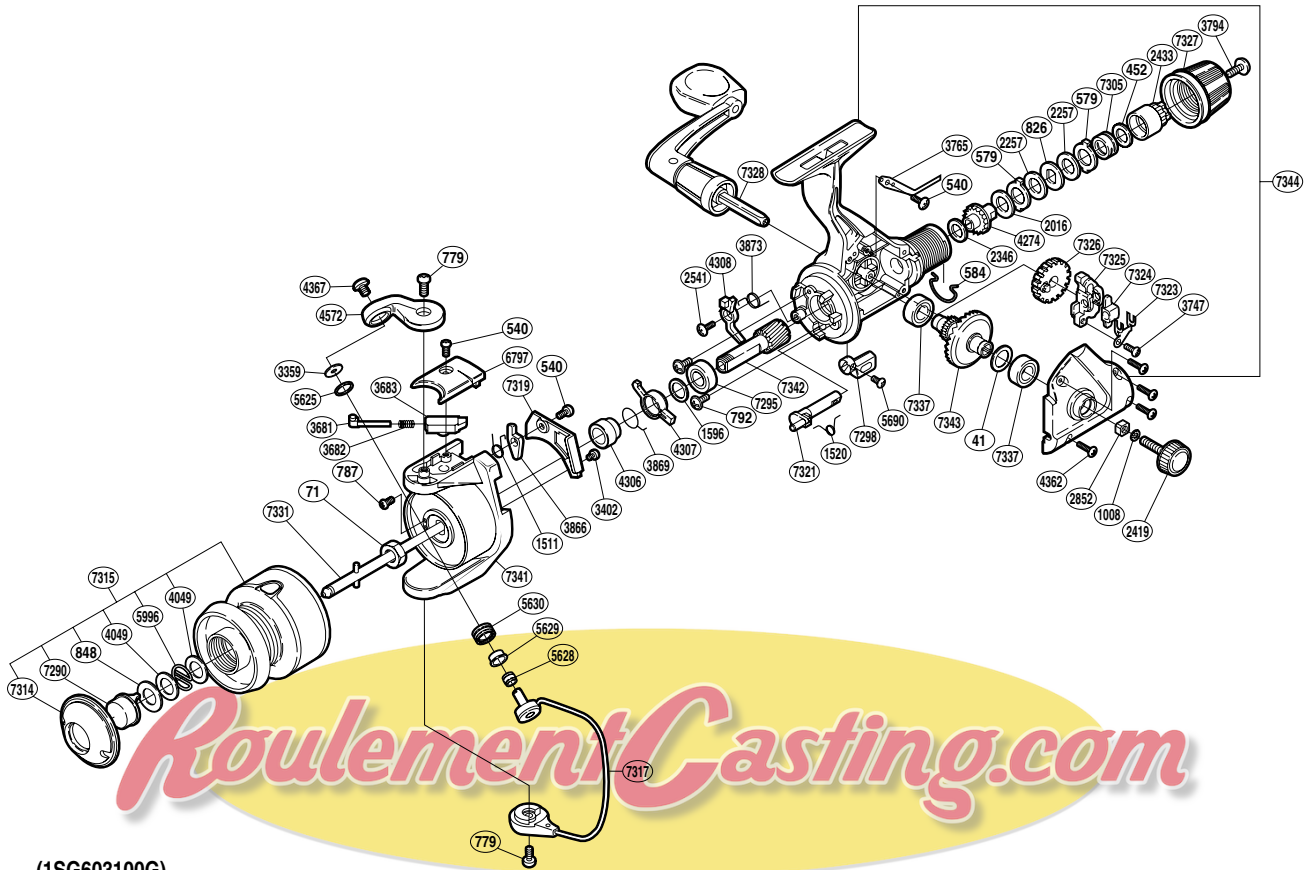

## CATANA

### CAT-3000R

(1SG603100G)

Part No.	Description	Part No.	Description	Part No.	Description
RD 0041	Drive Gear Washer	RD 3402	Cover Screw	RD 5996	Locking Spring
RD 0071	Rotor Nut	RD 3681	Bail Spring Guide (A)	RD 6797	Bail Spring Cover
RD 0452	Drag Spring Washer	RD 3682	Bail Spring	RD 7290	Push Button
RD 0540	Multi-Purpose Screw	RD 3683	Bail Spring Guide (B)	RD 7295	Ball Bearing
RD 0579	Eared Washer "B"	RD 3747	Slider Retainer Screw	RD 7298	Anti-Reverse Lever
RD 0584	Hold Click Spring	RD 3765	Drag Click	RD 7305	Drag Spring
RD 0779	Multi-Purpose Screw	RD 3794	Drag Knob Screw	RD 7314	Push Button Collar
RD 0787	Nut Lock Screw	RD 3866	Bail Trip Lever	RD 7315	Spool Assembly
RD 0792	Bearing Retainer Screw	RD 3869	Anti-Reverse Lock Out Spring	RD 7317	Bail Assembly
RD 0826	Key Washer "A"	RD 3873	Anti-Reverse Pawl Spring	RD 7319	Counterbalance Cover
RD 0848	Small Hole Washer	RD 4049	Large Hole Washer	RD 7321	Anti-Reverse Cam
RD 1008	Handle Lock Washer	RD 4274	Drag Shaft	RD 7323	Oscillating Slider Retainer
RD 1511	Lever Spring	RD 4306	Lock Out Spring Holder	RD 7324	Oscillating Slider Inner
RD 1520	Anti-Reverse Cam Spring	RD 4307	Anti-Reverse Lock Out	RD 7325	Oscillating Slider
RD 1596	Bushing Washer	RD 4308	Anti-Reverse Pawl	RD 7326	Oscillating Gear
RD 2016	Drag Washer "H" (cloth)	RD 4362	Side Cover Screw	RD 7327	Drag Knob
RD 2257	Drag Washer "H" (blue)	RD 4367	Line Roller Screw	RD 7328	Handle Assembly
RD 2346	Drag Washer "C" (cloth)	RD 4572	Bail Arm	RD 7331	Main Shaft
RD 2419	Handle Screw Cap	RD 5625	Line Roller Spacer	RD 7337	Ball Bearing
RD 2433	Pressure Screw	RD 5628	Line Roller Collar	RD 7341	Rotor
RD 2541	Anti-Reverse Pawl Screw	RD 5629	Line Roller Bushing	RD 7342	Pinion Gear
RD 2852	Handle Screw Lock	RD 5630	Line Roller	RD 7343	Drive Gear
RD 3359	Line Roller Washer	RD 5690	Anti-Reverse Lever Screw	RD 7344	Body Set