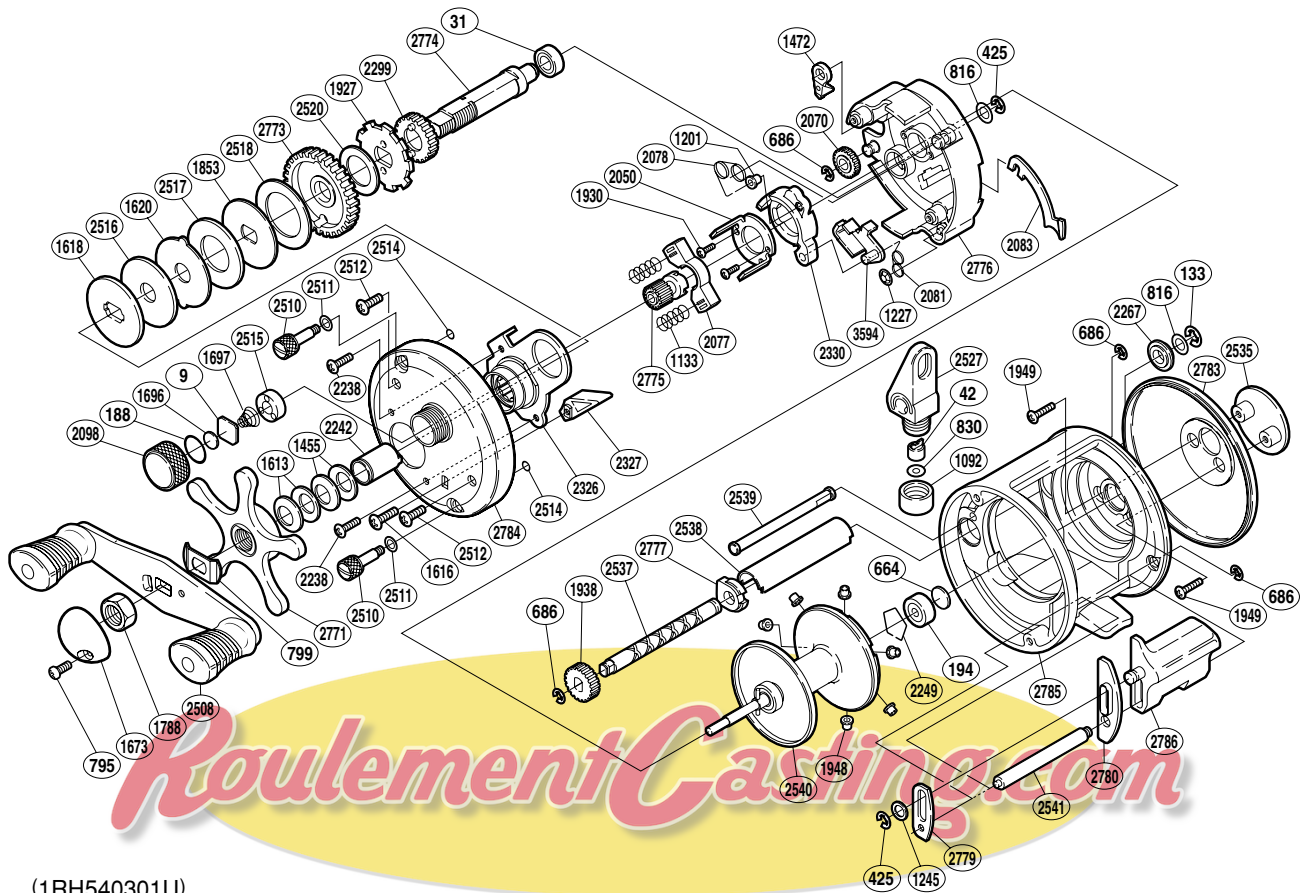

## Catala

CTL-301

(1RH540301U)

Part No.	Description	Part No.	Description	Part No.	Description
BNT0009	Spacer (A)	BNT1788	Handle Nut	BNT2515	Cast Control Bushing
BNT0031	Ball Bearing	BNT1853	Key Washer (A)	BNT2516	Drag Washer (AG)
BNT0042	Line Guide Pawl	BNT1927	Anti-Reverse Ratchet	BNT2517	Drag Washer (CG)
BNT0133	Worm Shaft Retainer	BNT1930	Clutch Cam Screw	BNT2518	Drag Washer (BG)
BNT0188	"O" Ring	BNT1938	Idle Gear (C)	BNT2520	Drive Shaft Washer (B)
BNT0194	Ball Bearing	BNT1948	Brake Collar	BNT2527	Line Guide
BNT0425	"E" Lock	BNT1949	I.D. Plate Screw	BNT2535	Right Side I.D. Plate
BNT0664	Spacer (B)	BNT2050	Clutch Cam Retainer	BNT2537	Worm Shaft
BNT0686	"E" Lock	BNT2070	Idle Gear (B)	BNT2538	Level Wind Guard
BNT0795	Handle Nut Plate Screw	BNT2077	Yoke	BNT2539	Stabilizer Bar
BNT0799	Friction Washer	BNT2078	Retractor Spring	BNT2540	Spool Assembly
BNT0816	Shaft Washer	BNT2081	Clutch Pawl Spring	BNT2541	Clutch Button Support Bar
BNT0830	Spacer (optional)	BNT2083	Clutch Plate	BNT2771	Star Drag
BNT1092	Pawl Cap	BNT2098	Cast Control Cap	BNT2773	Drive Gear
BNT1133	Yoke Spring	BNT2238	Bush Plate Screw	BNT2774	Drive Shaft
BNT1201	Retractor Spring Collar	BNT2242	Roller Clutch Inner Tube	BNT2775	Pinion Gear
BNT1227	Push Nut (SPN-2)	BNT2249	Bearing Retainer	BNT2776	Set Plate
BNT1245	Clutch Bar Support Spacer	BNT2267	Worm Bushing (B)	BNT2777	Worm Bushing (A)
BNT1455	Drag Spring Washer (H)	BNT2299	Idle Gear (A)	BNT2779	Clutch Button Guide (A)
BNT1472	Anti-Reverse Pawl	BNT2326	Roller Clutch Assembly	BNT2780	Clutch Button Guide (B)
BNT1613	Drag Spring Washer (L)	BNT2327	Return Pin Guide	BNT2783	Right Side Plate
BNT1616	Return Pin Guide Screw	BNT2330	Clutch Cam	BNT2784	Left Side Plate
BNT1618	Key Washer (C)	BNT2508	Handle Assembly	BNT2785	One-Piece Frame
BNT1620	Eared Washer	BNT2510	Left Side Plate Nut	BNT2786	Quick-Fire II Clutch Bar
BNT1673	Handle Nut Plate	BNT2511	Side Plate Nut Washer	BNT3594	Clutch Pawl
BNT1696	Cast Control Spacer (B)	BNT2512	Left Side Plate Screw		
BNT1697	Spool Tension Spring	BNT2514	"O" Ring		