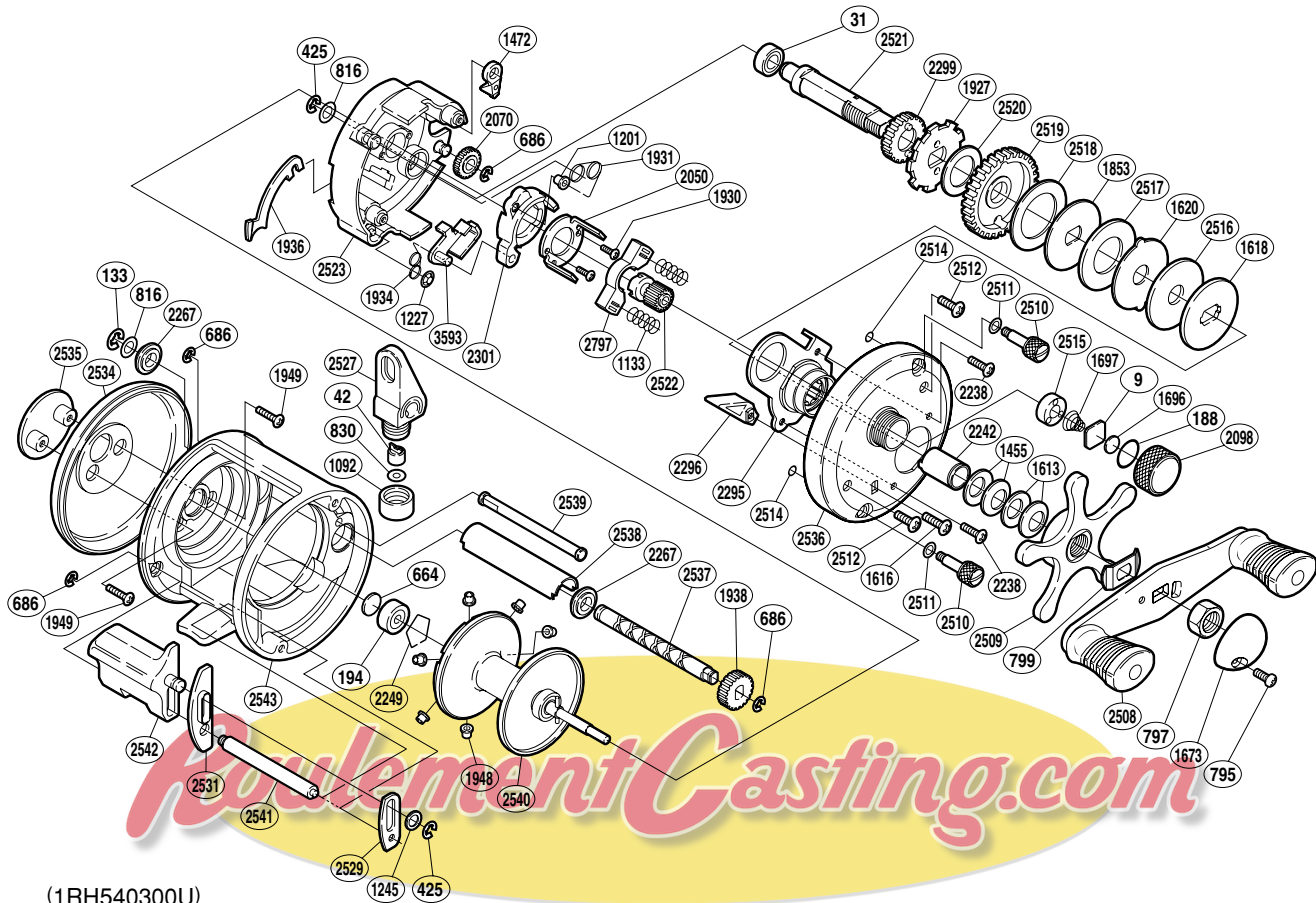

SHIMANO®

Catala

CTL-300

(1RH540300U)

Part No.	Description	Part No.	Description	Part No.	Description
BNT0009	Spacer (A)	BNT1696	Cast Control Spacer (B)	BNT2512	Right Side Plate Screw
BNT0031	Ball Bearing	BNT1697	Spool Tension Spring	BNT2514	"O" Ring
BNT0042	Line Guide Pawl	BNT1853	Key Washer (A)	BNT2515	Cast Control Bushing
BNT0133	Worm Shaft Retainer	BNT1927	Anti-Reverse Ratchet	BNT2516	Drag Washer (AG)
BNT0188	"O" Ring	BNT1930	Clutch Cam Screw	BNT2517	Drag Washer (CG)
BNT0194	Ball Bearing	BNT1931	Retractor Spring	BNT2518	Drag Washer (BG)
BNT0425	"E" Lock	BNT1934	Clutch Pawl Spring	BNT2519	Drive Gear
BNT0664	Spacer (B)	BNT1936	Clutch Plate	BNT2520	Drive Shaft Washer (B)
BNT0686	"E" Lock	BNT1938	Idle Gear (C)	BNT2521	Drive Shaft
BNT0795	Handle Nut Plate Screw	BNT1948	Brake Collar	BNT2522	Pinion Gear
BNT0797	Handle Nut	BNT1949	I.D. Plate Screw	BNT2523	Set Plate
BNT0799	Friction Washer	BNT2050	Clutch Cam Retainer	BNT2527	Line Guide
BNT0816	Shaft Washer	BNT2070	Idle Gear (B)	BNT2529	Clutch Button Guide (A)
BNT0830	Spacer (optional)	BNT2098	Cast Control Cap	BNT2531	Clutch Button Guide (B)
BNT1092	Pawl Cap	BNT2238	Bush Plate Screw	BNT2534	Left Side Plate
BNT1133	Yoke Spring	BNT2242	Roller Clutch Inner Tube	BNT2535	Left Side I.D. Plate
BNT1201	Retractor Spring Collar	BNT2249	Bearing Retainer	BNT2536	Right Side Plate
BNT1227	Push Nut (SPN-2)	BNT2267	Worm Bushing (B)	BNT2537	Worm Shaft
BNT1245	Clutch Bar Support Spacer	BNT2295	Roller Clutch Assembly	BNT2538	Level Wind Guard
BNT1455	Drag Spring Washer (H)	BNT2296	Return Pin Guide	BNT2539	Stabilizer Bar
BNT1472	Anti-Reverse Pawl	BNT2299	Idle Gear (A)	BNT2540	Spool Assembly
BNT1613	Drag Spring Washer (L)	BNT2301	Clutch Cam	BNT2541	Clutch Button Support Bar
BNT1616	Return Pin Guide Screw	BNT2508	Handle Assembly	BNT2542	Quick-Fire II Clutch Bar
BNT1618	Key Washer (C)	BNT2509	Star Drag	BNT2543	One-Piece Frame
BNT1620	Eared Washer	BNT2510	Right Side Plate Nut	BNT2797	Yoke
BNT1673	Handle Nut Plate	BNT2511	Side Plate Nut Washer	BNT3593	Clutch Pawl