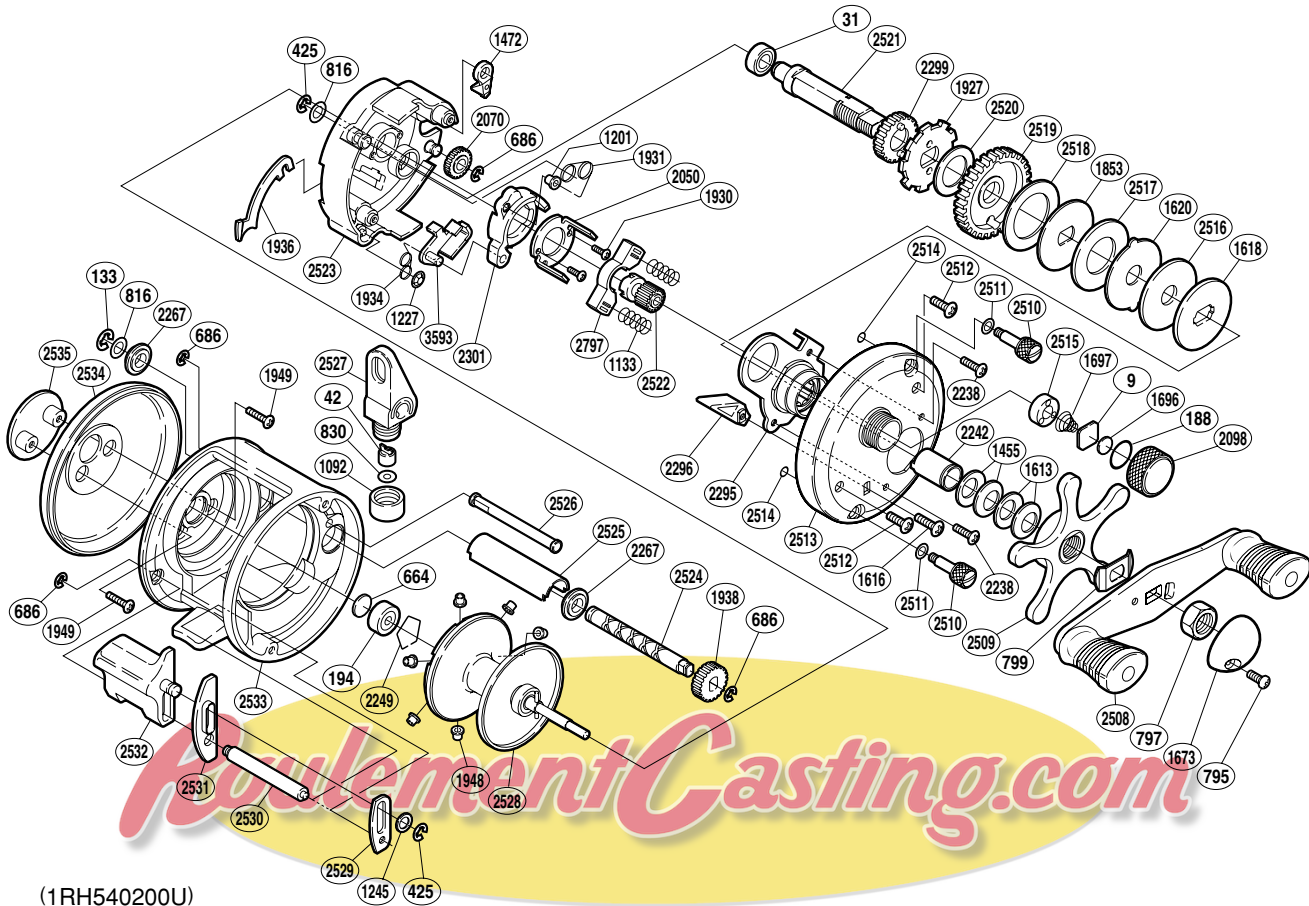

SHIMANO®

Catala

CTL-200

(1RH540200U)

Part No.	Description	Part No.	Description	Part No.	Description
BNT0009	Spacer (A)	BNT1696	Cast Control Spacer (B)	BNT2512	Right Side Plate Screw
BNT0031	Ball Bearing	BNT1697	Spool Tension Spring	BNT2513	Right Side Plate
BNT0042	Line Guide Pawl	BNT1853	Key Washer (A)	BNT2514	"O" Ring
BNT0133	Worm Shaft Retainer	BNT1927	Anti-Reverse Ratchet	BNT2515	Cast Control Bushing
BNT0188	"O" Ring	BNT1930	Clutch Cam Screw	BNT2516	Drag Washer (AG)
BNT0194	Ball Bearing	BNT1931	Retractor Spring	BNT2517	Drag Washer (CG)
BNT0425	"E" Lock	BNT1934	Clutch Pawl Spring	BNT2518	Drag Washer (BG)
BNT0664	Spacer (B)	BNT1936	Clutch Plate	BNT2519	Drive Gear
BNT0686	"E" Lock	BNT1938	Idle Gear (C)	BNT2520	Drive Shaft Washer (B)
BNT0795	Handle Nut Plate Screw	BNT1948	Brake Collar	BNT2521	Drive Shaft
BNT0797	Handle Nut	BNT1949	I.D. Plate Screw	BNT2522	Pinion Gear
BNT0799	Friction Washer	BNT2050	Clutch Cam Retainer	BNT2523	Set Plate
BNT0816	Shaft Washer	BNT2070	Idle Gear (B)	BNT2524	Worm Shaft
BNT0830	Spacer (optional)	BNT2098	Cast Control Cap	BNT2525	Level Wind Guard
BNT1092	Pawl Cap	BNT2238	Bush Plate Screw	BNT2526	Stabilizer Bar
BNT1133	Yoke Spring	BNT2242	Roller Clutch Inner Tube	BNT2527	Line Guide
BNT1201	Retractor Spring Collar	BNT2249	Bearing Retainer	BNT2528	Spool Assembly
BNT1227	Push Nut (SPN-2)	BNT2267	Worm Bushing (B)	BNT2529	Clutch Button Guide (A)
BNT1245	Clutch Bar Support Spacer	BNT2295	Roller Clutch Assembly	BNT2530	Clutch Button Support Bar
BNT1455	Drag Spring Washer (H)	BNT2296	Return Pin Guide	BNT2531	Clutch Button Guide (B)
BNT1472	Anti-Reverse Pawl	BNT2299	Idle Gear (A)	BNT2532	Quick-Fire II Clutch Bar
BNT1613	Drag Spring Washer (L)	BNT2301	Clutch Cam	BNT2533	One-Piece Frame
BNT1616	Return Pin Guide Screw	BNT2508	Handle Assembly	BNT2534	Left Side Plate
BNT1618	Key Washer (C)	BNT2509	Star Drag	BNT2535	Left Side I.D. Plate
BNT1620	Eared Washer	BNT2510	Right Side Plate Nut	BNT2797	Yoke
BNT1673	Handle Nut Plate	BNT2511	Side Plate Nut Washer	BNT3593	Clutch Pawl