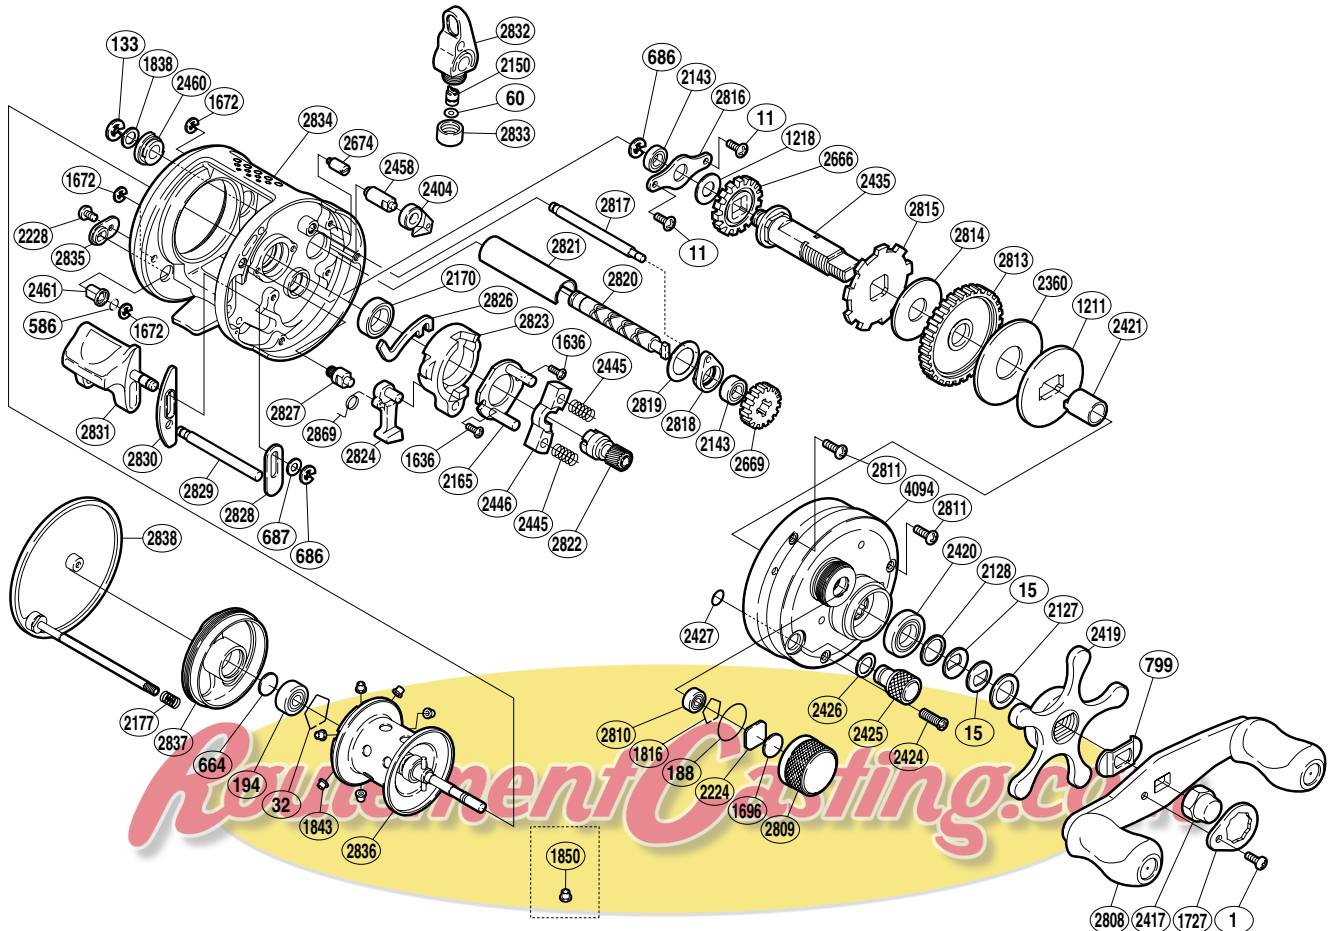

SHIMANO

CALCUTTA TE

CTE-50GT

Part No.	Description	Part No.	Description	Part No.	Description
BNT0001	Handle Nut Plate Screw	BNT2177	Left Side Plate Spring	BNT2815	Anti-Reverse Ratchet
BNT0011	Drive Shaft Retainer Screw	BNT2224	Spool Tension Spacer (A)	BNT2816	Drive Shaft Retainer
BNT0015	Drag Spring Washer	BNT2228	Damper Guide Screw	BNT2817	Level Wind Guide
BNT0032	Bearing Retainer (B)	BNT2360	Drag Washer (C)	BNT2818	Worm Bushing (A)
BNT0060	Spacer	BNT2404	Anti-Reverse Pawl	BNT2819	Worm Spacer
BNT0133	Worm Shaft Retainer	BNT2417	Handle Nut	BNT2820	Worm Shaft
BNT0188	"O" Ring	BNT2419	Star Drag	BNT2821	Level Wind Guard
BNT0194	Ball Bearing	BNT2420	Star Drag Bearing	BNT2822	Pinion Gear (A)
BNT0586	Bolt Retainer	BNT2421	Roller Clutch Inner Tube	BNT2823	Clutch Cam
BNT0664	Spacer (B)	BNT2424	Right Side Plate Screw (long)	BNT2824	Clutch Pawl
BNT0686	"E" Lock	BNT2425	Side Plate Open Nut	BNT2826	Clutch Plate
BNT0687	Spacer	BNT2426	Open Nut Washer	BNT2827	Set Pin
BNT0799	Friction Washer	BNT2427	"O" Ring	BNT2828	Clutch Bar Guide (A)
BNT1211	Key Washer	BNT2435	Drive Shaft	BNT2829	Clutch Bar Support
BNT1218	Idle Gear (A) Spacer	BNT2445	Yoke Spring	BNT2830	Clutch Bar Guide (B)
BNT1636	Clutch Cam Screw	BNT2446	Yoke	BNT2831	Quick-Fire II Clutch Bar
BNT1672	"E" Lock	BNT2458	Anti-Reverse Pawl Pin	BNT2832	Line Guide
BNT1696	Cast Control Spacer (B)	BNT2460	Worm Bushing (B)	BNT2833	Pawl Cap
BNT1727	Handle Nut Plate	BNT2461	Damper (A)	BNT2834	One-Piece Frame
BNT1816	Bearing Retainer (A)	BNT2666	Idle Gear (A)	BNT2835	Damper Guide
BNT1838	Worm Shaft Washer (B)	BNT2669	Idle Gear (C)	BNT2836	Spool Assembly
BNT1843	Brake Collar (blue)	BNT2674	Pawl Stop	BNT2837	Brake Case
BNT2127	Star Drag Spacer	BNT2808	Handle Assembly	BNT2838	Left Side Plate
BNT2128	Bearing Washer	BNT2809	Cast Control Cap	BNT2869	Clutch Pawl Spring
BNT2143	Ball Bearing	BNT2810	Ball Bearing	BNT4094	Right Side Plate
BNT2150	Line Guide Pawl	BNT2811	Right Side Plate Screw (short)		
BNT2165	Clutch Cam Retainer	BNT2813	Drive Gear		
BNT2170	Ball Bearing	BNT2814	Drag Washer (A)	BNT1850	Brake Collar (Yellow)