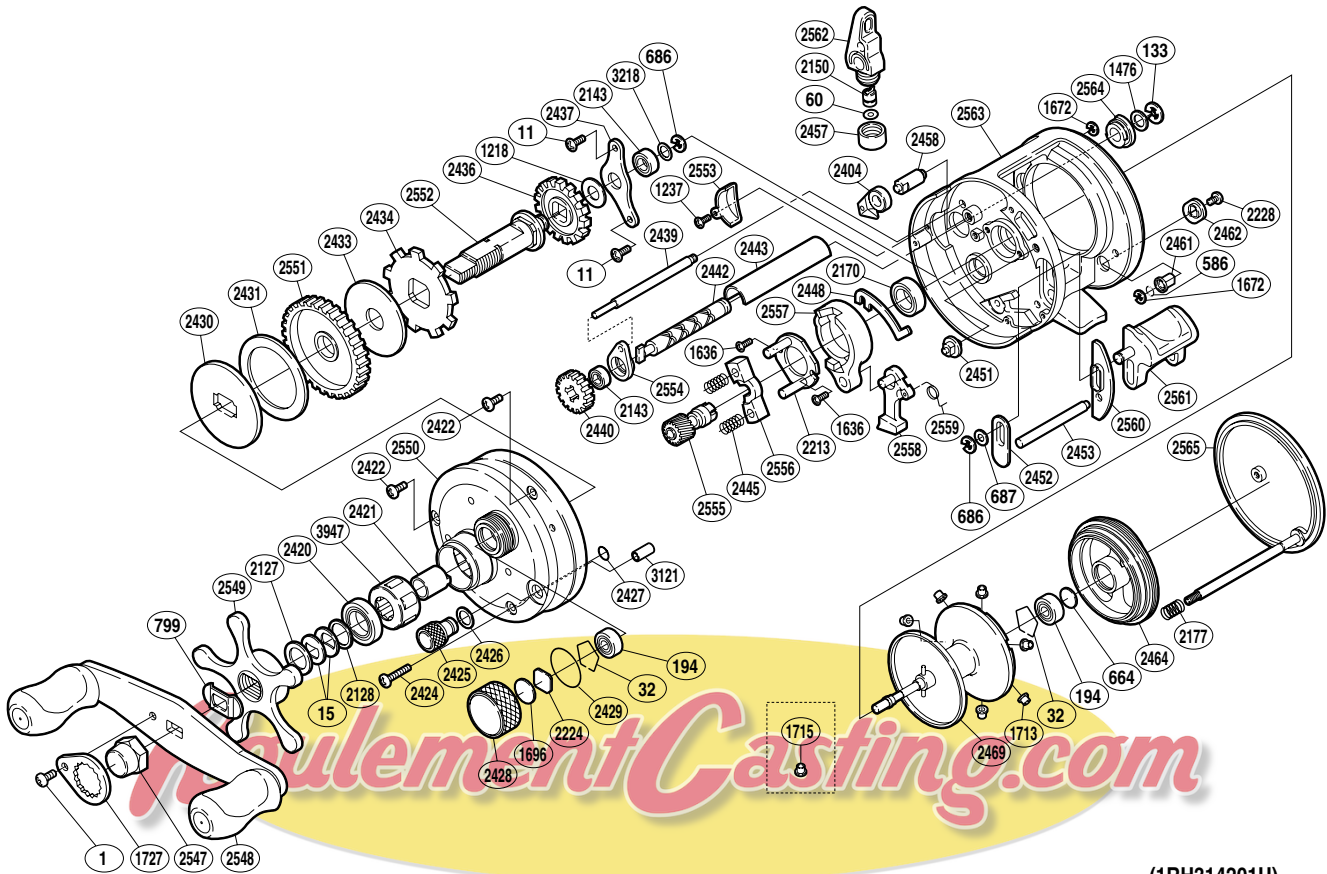

SHIMANO

CALCUTTA TE

CTE-201

(1RH314201U)

Part No.	Description	Part No.	Description	Part No.	Description
BNT0001	Handle Nut Plate Screw	BNT2228	Damper Guide Screw	BNT2461	Damper (A)
BNT0011	Drive Shaft Retainer Screw	BNT2404	Anti-Reverse Pawl	BNT2462	Damper Guide
BNT0015	Drag Spring Washer	BNT2420	Star Drag Bearing	BNT2464	Brake Case
BNT0032	Bearing Retainer	BNT2421	Roller Clutch Inner Tube	BNT2469	Spool Assembly
BNT0060	Spacer (optional)	BNT2422	Left Side Plate Screw (short)	BNT2547	Handle Nut
BNT0133	Worm Shaft Retainer	BNT2424	Left Side Plate Screw (long)	BNT2548	Handle Assembly
BNT0194	Ball Bearing	BNT2425	Side Plate Open Nut	BNT2549	Star Drag
BNT0586	Bolt Retainer	BNT2426	Open Nut Washer	BNT2550	Left Side Plate
BNT0664	Spacer (B)	BNT2427	"O" Ring	BNT2551	Drive Gear
BNT0686	"E" Lock	BNT2428	Cast Control Cap	BNT2552	Drive Shaft
BNT0687	Spacer	BNT2429	"O" Ring	BNT2553	Frame Shield
BNT0799	Friction Washer	BNT2430	Key Washer	BNT2554	Worm Bushing (A)
BNT1218	Idle Gear (A) Spacer	BNT2431	Drag Washer (C)	BNT2555	Pinion Gear
BNT1237	Shield Screw	BNT2433	Drag Washer (A)	BNT2556	Yoke
BNT1476	Worm Shaft Spacer	BNT2434	Anti-Reverse Ratchet	BNT2557	Clutch Cam
BNT1636	Clutch Cam Screw	BNT2436	Idle Gear (A)	BNT2558	Clutch Pawl
BNT1672	"E" Lock	BNT2437	Drive Shaft Retainer	BNT2559	Clutch Pawl Spring
BNT1696	Cast Control Spacer (B)	BNT2439	Level Wind Guide	BNT2560	Clutch Bar Guide (B)
BNT1713	Brake Collar (green)	BNT2440	Idle Gear (C)	BNT2561	Quick-Fire II Clutch Bar
BNT1727	Handle Nut Plate	BNT2442	Worm Shaft	BNT2562	Line Guide
BNT2127	Star Drag Spacer	BNT2443	Level Wind Guard	BNT2563	One-Piece Frame
BNT2128	Bearing Washer	BNT2445	Yoke Spring	BNT2564	Worm Bushing (B)
BNT2143	Ball Bearing	BNT2448	Clutch Plate	BNT2565	Right Side Plate
BNT2150	Line Guide Pawl	BNT2451	Set Pin	BNT3121	Side Plate Screw Collar
BNT2170	Ball Bearing	BNT2452	Clutch Bar Guide (A)	BNT3218	Drive Shaft Washer
BNT2177	Right Side Plate Spring	BNT2453	Clutch Bar Support	BNT3947	Roller Clutch Bearing
BNT2213	Clutch Cam Retainer	BNT2457	Pawl Cap		
BNT2224	Spool Tension Spacer (A)	BNT2458	Anti-Reverse Pawl Pin	BNT1715	Brake Collar (red)