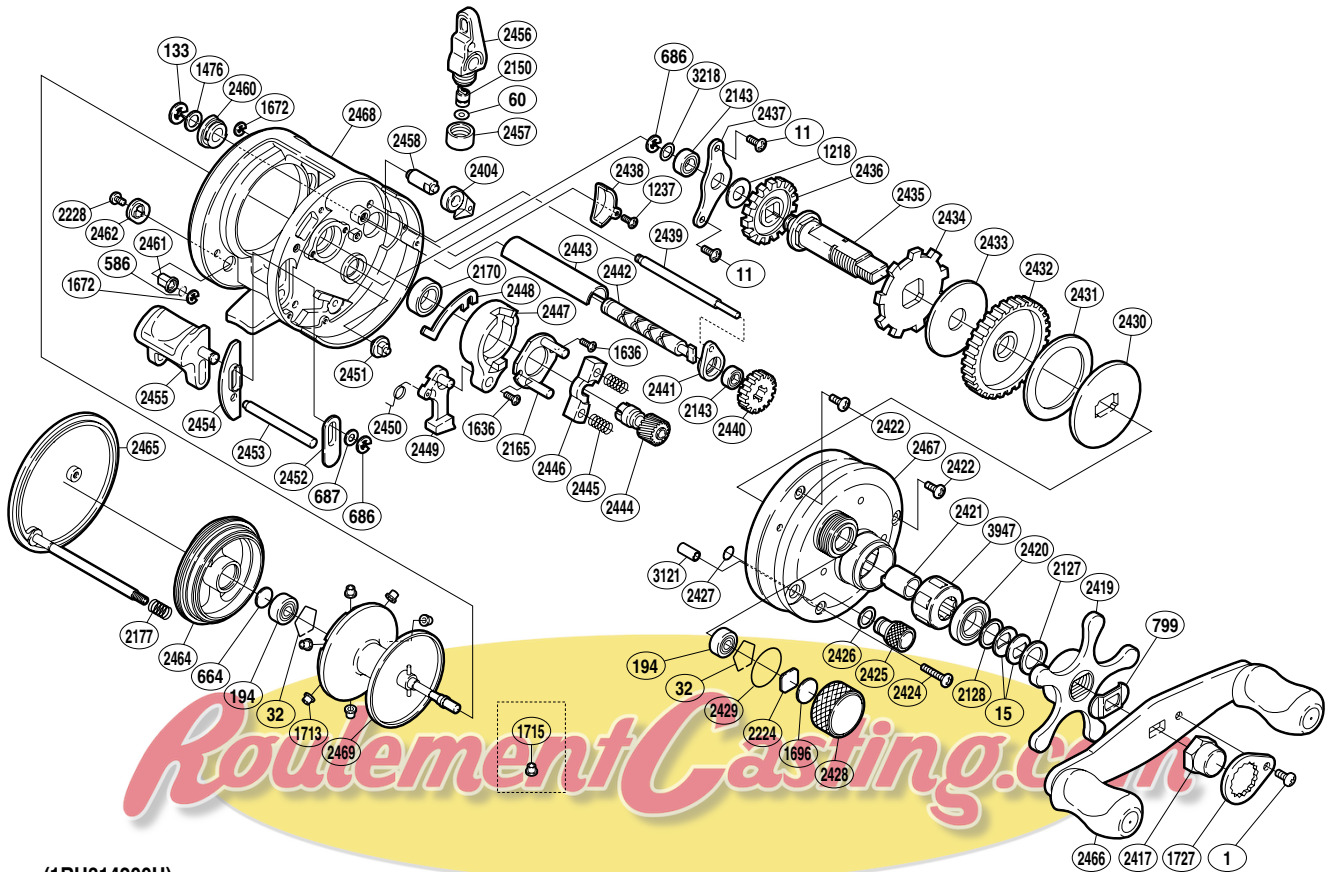

## CTE-200

(1RH314200U)

Part No.	Description	Part No.	Description	Part No.	Description
BNT0001	Handle Nut Plate Screw	BNT2228	Damper Guide Screw	BNT2445	Yoke Spring
BNT0011	Drive Shaft Retainer Screw	BNT2404	Anti-Reverse Pawl	BNT2446	Yoke
BNT0015	Drag Spring Washer	BNT2417	Handle Nut	BNT2447	Clutch Cam
BNT0032	Bearing Retainer	BNT2419	Star Drag	BNT2448	Clutch Plate
BNT0060	Spacer (optional)	BNT2420	Star Drag Bearing	BNT2449	Clutch Pawl
BNT0133	Worm Shaft Retainer	BNT2421	Roller Clutch Inner Tube	BNT2450	Clutch Pawl Spring
BNT0194	Ball Bearing	BNT2422	Right Side Plate Screw (short)	BNT2451	Set Pin
BNT0586	Bolt Retainer	BNT2424	Right Side Plate Screw (long)	BNT2452	Clutch Bar Guide (A)
BNT0664	Spacer (B)	BNT2425	Side Plate Open Nut	BNT2453	Clutch Bar Support
BNT0686	"E" Lock	BNT2426	Open Nut Washer	BNT2454	Clutch Bar Guide (B)
BNT0687	Spacer	BNT2427	"O" Ring	BNT2455	Quick-Fire II Clutch Bar
BNT0799	Friction Washer	BNT2428	Cast Control Cap	BNT2456	Line Guide
BNT1218	Idle Gear (A) Spacer	BNT2429	"O" Ring	BNT2457	Pawl Cap
BNT1237	Shield Screw	BNT2430	Key Washer	BNT2458	Anti-Reverse Pawl Pin
BNT1476	Worm Shaft Spacer	BNT2431	Drag Washer (C)	BNT2460	Worm Bushing (B)
BNT1636	Clutch Cam Screw	BNT2432	Drive Gear	BNT2461	Damper (A)
BNT1672	"E" Lock	BNT2433	Drag Washer (A)	BNT2462	Damper Guide
BNT1696	Cast Control Spacer (B)	BNT2434	Anti-Reverse Ratchet	BNT2464	Brake Case
BNT1713	Brake Collar (green)	BNT2435	Drive Shaft	BNT2465	Left Side Plate
BNT1727	Handle Nut Plate	BNT2436	Idle Gear (A)	BNT2466	Handle Assembly
BNT2127	Star Drag Spacer	BNT2437	Drive Shaft Retainer	BNT2467	Right Side Plate
BNT2128	Bearing Washer	BNT2438	Frame Shield	BNT2468	One-Piece Frame
BNT2143	Ball Bearing	BNT2439	Level Wind Guide	BNT2469	Spool Assembly
BNT2150	Line Guide Pawl	BNT2440	Idle Gear (C)	BNT3121	Side Plate Screw Collar
BNT2165	Clutch Cam Retainer	BNT2441	Worm Bushing (A)	BNT3218	Drive Shaft Washer
BNT2170	Ball Bearing	BNT2442	Worm Shaft	BNT3947	Roller Clutch Bearing
BNT2177	Left Side Plate Spring	BNT2443	Level Wind Guard		
BNT2224	Spool Tension Spacer (A)	BNT2444	Pinion Gear	BNT1715	Brake Collar (red)