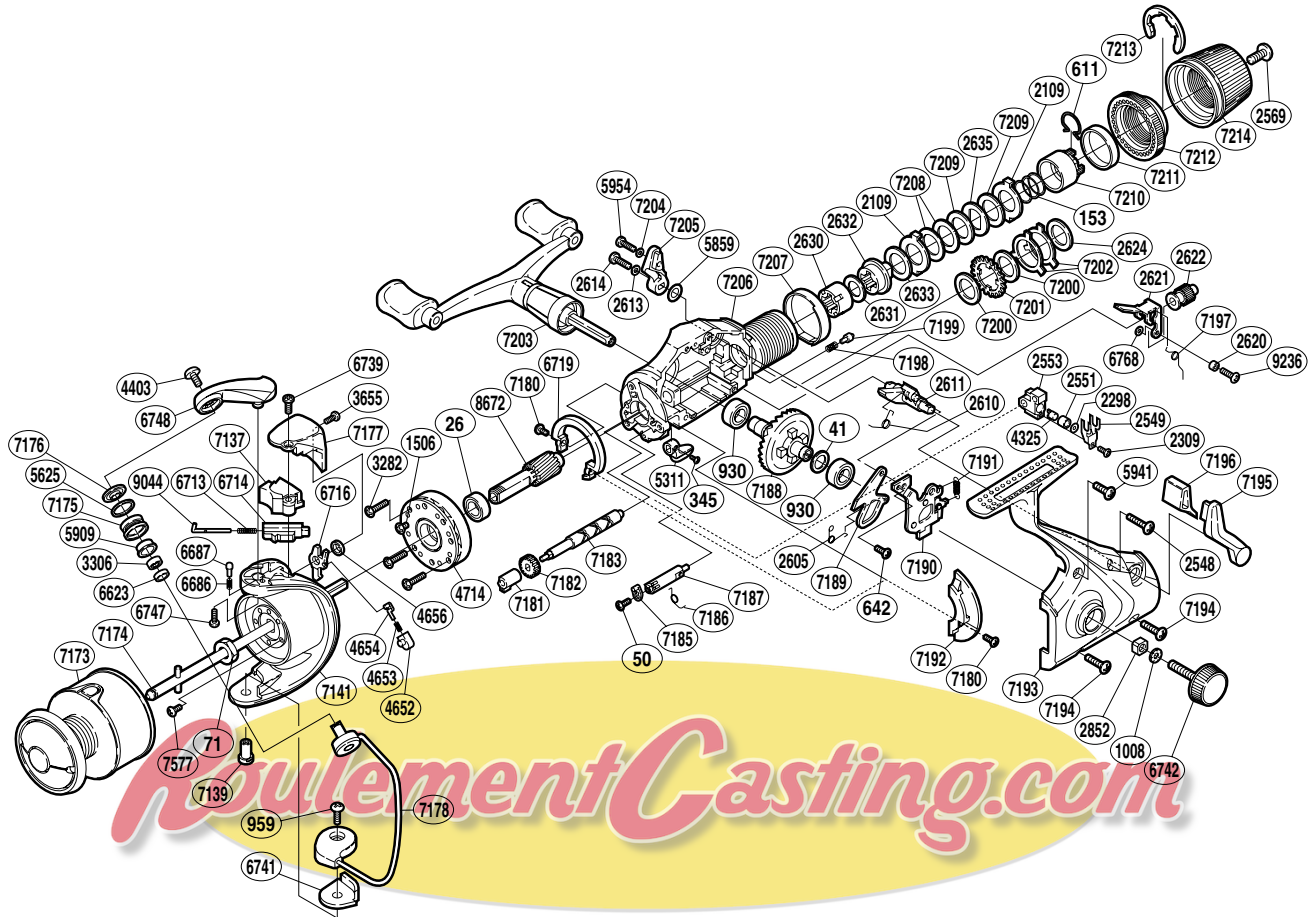

SHIMANO®

BAITRUNNER AERO

BTA-GTE5000

Part No.	Description	Part No.	Description	Part No.	Description
RD 0026	Ball Bearing	RD 3655	Rotor Protector Screw (small)	RD 7181	Worm Bushing
RD 0041	Drive Gear Washer	RD 4325	Oscillating Pawl	RD 7182	Idle Gear
RD 0050	Anti-Reverse Cam Plate Screw	RD 4403	Line Roller Screw	RD 7183	Worm Shaft
RD 0071	Rotor Nut	RD 4652	Lever Spring Guide (B)	RD 7185	Anti-Reverse Cam Plate
RD 0153	Drag Coil Spring	RD 4653	Lever Spring	RD 7186	Anti-Reverse Cam Spring
RD 0345	Anti-Reverse Lever Screw	RD 4654	Lever Spring Guide (A)	RD 7187	Anti-Reverse Cam
RD 0611	Hold Click Spring	RD 4656	Trip Lever Spacer	RD 7188	Drive Gear
RD 0642	Clutch Plate Screw	RD 4714	Roller Clutch Assembly	RD 7189	Clutch Pawl
RD 0930	Ball Bearing	RD 5311	Anti-Reverse Lever	RD 7190	Clutch Plate Assembly
RD 0959	Bail Hold Support Screw	RD 5625	Line Roller Spacer	RD 7191	BaitRunner Click Spring
RD 1008	Handle Lock Washer	RD 5859	BaitRunner Lever Spacer	RD 7192	Side Cover Flange
RD 1506	Clutch Cover Screw	RD 5909	Line Roller Bushing	RD 7193	Side Cover
RD 2109	Eared Washer "B"	RD 5941	Side Cover Screw (short)	RD 7194	Side Cover Screw (medium)
RD 2298	Spacer	RD 5954	BaitRunner Lever Screw	RD 7195	BaitRunner Lever Arm (L)
RD 2309	Slider Retainer Screw	RD 6623	Bearing Spacer	RD 7196	BaitRunner Lever Bridge
RD 2548	Side Cover Screw (long)	RD 6686	Click Spring	RD 7197	Clutch Shaft Spring
RD 2549	Oscillating Slider Retainer	RD 6687	Bail Arm Click	RD 7198	Dial Click Spring
RD 2551	Oscillating Slider Bushing	RD 6713	Bail Spring	RD 7199	Dial Click Shoe
RD 2553	Oscillating Slider	RD 6714	Bail Spring Guide (B)	RD 7200	Drag Washer "C"
RD 2569	Drag Knob Screw	RD 6716	Bail Trip Lever	RD 7201	Click Gear
RD 2605	Clutch Pawl Spring	RD 6719	Friction Ring	RD 7202	Eared Washer "Brs"
RD 2610	Clutch Spring	RD 6739	Rotor Protector Screw (large)	RD 7203	Double Paddle Handle Assembly
RD 2611	BaitRunner Lever Shaft	RD 6741	Bail Hold Support Spacer	RD 7204	Lock Washer (A)
RD 2613	Lock Washer (B)	RD 6742	Handle Screw Cap	RD 7205	BaitRunner Lever Arm (R)
RD 2614	BaitRunner Lever Screw (B)	RD 6747	Bail Arm Screw	RD 7206	Body
RD 2620	Clutch Screw Collar	RD 6748	Bail Arm	RD 7207	Dial Spacer
RD 2621	BaitRunner Clutch	RD 6768	Spacer	RD 7208	Spacer
RD 2622	Clutch Shaft	RD 7137	Bail Spring Cover	RD 7209	Drag Washer "H" (black)
RD 2624	Drag Washer "C" (blue)	RD 7139	Bail Hold Support Shaft	RD 7210	Pressure Screw
RD 2630	Free Spool Tension Shaft	RD 7141	Rotor	RD 7211	Dial Washer
RD 2631	Drag Washer "D"	RD 7173	Spool Assembly	RD 7212	BaitRunner Tension Dial
RD 2632	Drag Shaft	RD 7174	Main Shaft	RD 7213	Dial Retainer Ring
RD 2633	Drag Washer "H" (cloth)	RD 7175	Line Roller	RD 7214	Drag Knob
RD 2635	Key Washer "A"	RD 7176	Line Roller Washer	RD 7577	Nut Lock Screw
RD 2852	Handle Screw Lock	RD 7177	Bail Spring Cover Guard	RD 8672	Pinion Gear (B)
RD 3282	Roller Clutch Screw	RD 7178	Bail Assembly	RD 9044	Bail Spring Guide (A)
RD 3306	Line Roller Bearing	RD 7180	Friction Ring Screw	RD 9236	BaitRunner Clutch Screw