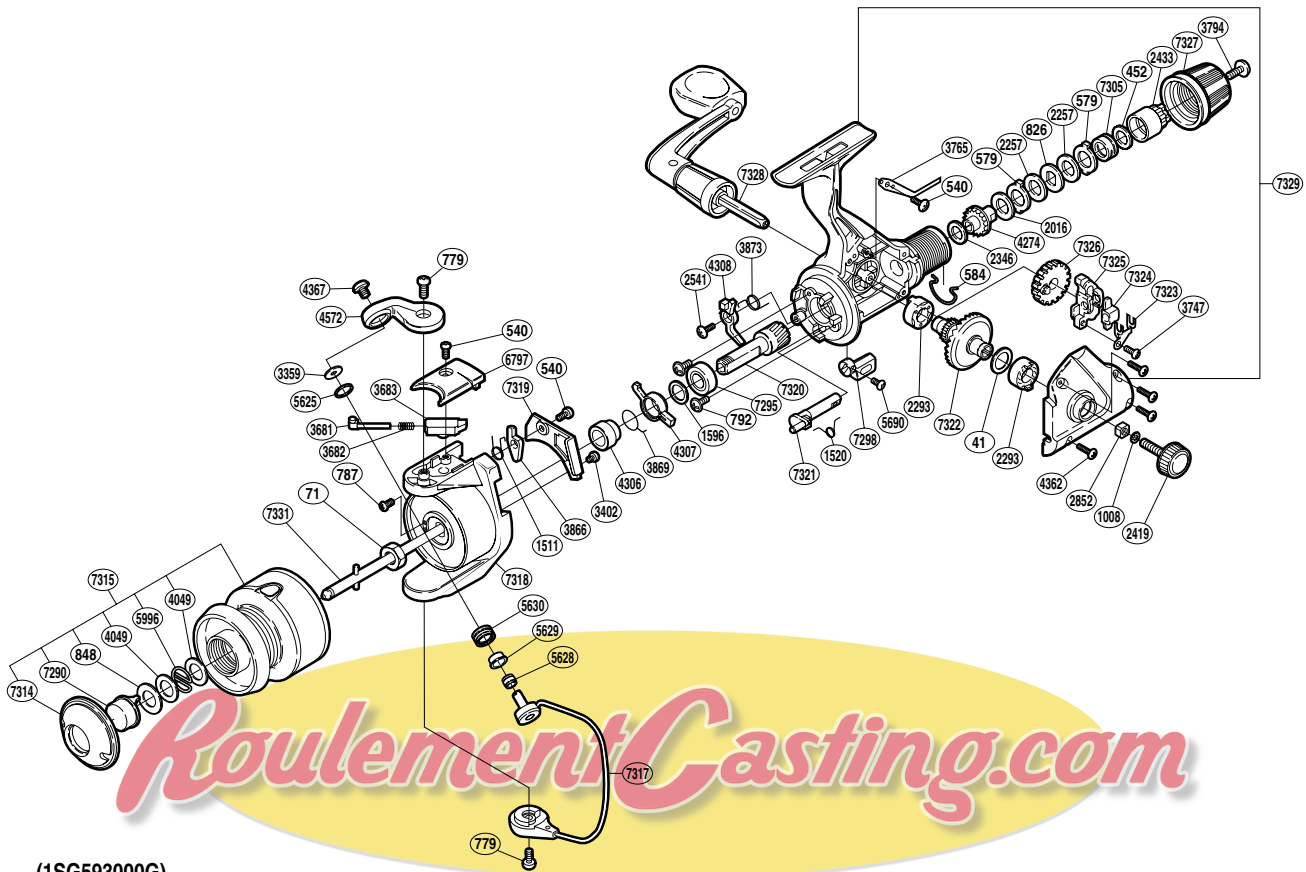

### ALV-3000R

(1SG593000G)

Part No.	Description	Part No.	Description	Part No.	Description
RD 0041	Drive Gear Washer	RD 3359	Line Roller Washer	RD 5690	Anti-Reverse Lever Screw
RD 0071	Rotor Nut	RD 3402	Cover Screw	RD 5996	Locking Spring
RD 0452	Drag Spring Washer	RD 3681	Bail Spring Guide (A)	RD 6797	Bail Spring Cover
RD 0540	Multi-Purpose Screw	RD 3682	Bail Spring	RD 7290	Push Button
RD 0579	Eared Washer "B"	RD 3683	Bail Spring Guide (B)	RD 7295	Ball Bearing
RD 0584	Hold Click Spring	RD 3747	Slider Retainer Screw	RD 7298	Anti-Reverse Lever
RD 0779	Multi-Purpose Screw	RD 3765	Drag Click	RD 7305	Drag Spring
RD 0787	Nut Lock Screw	RD 3794	Drag Knob Screw	RD 7314	Push Button Collar
RD 0792	Bearing Retainer Screw	RD 3866	Bail Trip Lever	RD 7315	Spool Assembly
RD 0826	Key Washer "A"	RD 3869	Anti-Reverse Lock Out Spring	RD 7317	Bail Assembly
RD 0848	Small Hole Washer	RD 3873	Anti-Reverse Pawl Spring	RD 7318	Rotor
RD 1008	Handle Lock Washer	RD 4049	Large Hole Washer	RD 7319	Counterbalance Cover
RD 1511	Lever Spring	RD 4274	Drag Shaft	RD 7320	Pinion Gear
RD 1520	Anti-Reverse Cam Spring	RD 4306	Lock Out Spring Holder	RD 7321	Anti-Reverse Cam
RD 1596	Bushing Washer	RD 4307	Anti-Reverse Lock Out	RD 7322	Drive Gear
RD 2016	Drag Washer "H" (cloth)	RD 4308	Anti-Reverse Pawl	RD 7323	Oscillating Slider Retainer
RD 2257	Drag Washer "H" (blue)	RD 4362	Side Cover Screw	RD 7324	Oscillating Slider Inner
RD 2293	Drive Gear Bushing	RD 4367	Line Roller Screw	RD 7325	Oscillating Slider
RD 2346	Drag Washer "C" (cloth)	RD 4572	Bail Arm	RD 7326	Oscillating Gear
RD 2419	Handle Screw Cap	RD 5625	Line Roller Spacer	RD 7327	Drag Knob
RD 2433	Pressure Screw	RD 5628	Line Roller Collar	RD 7328	Handle Assembly
RD 2541	Anti-Reverse Pawl Screw	RD 5629	Line Roller Bushing	RD 7329	Body Set
RD 2852	Handle Screw Lock	RD 5630	Line Roller	RD 7331	Main Shaft